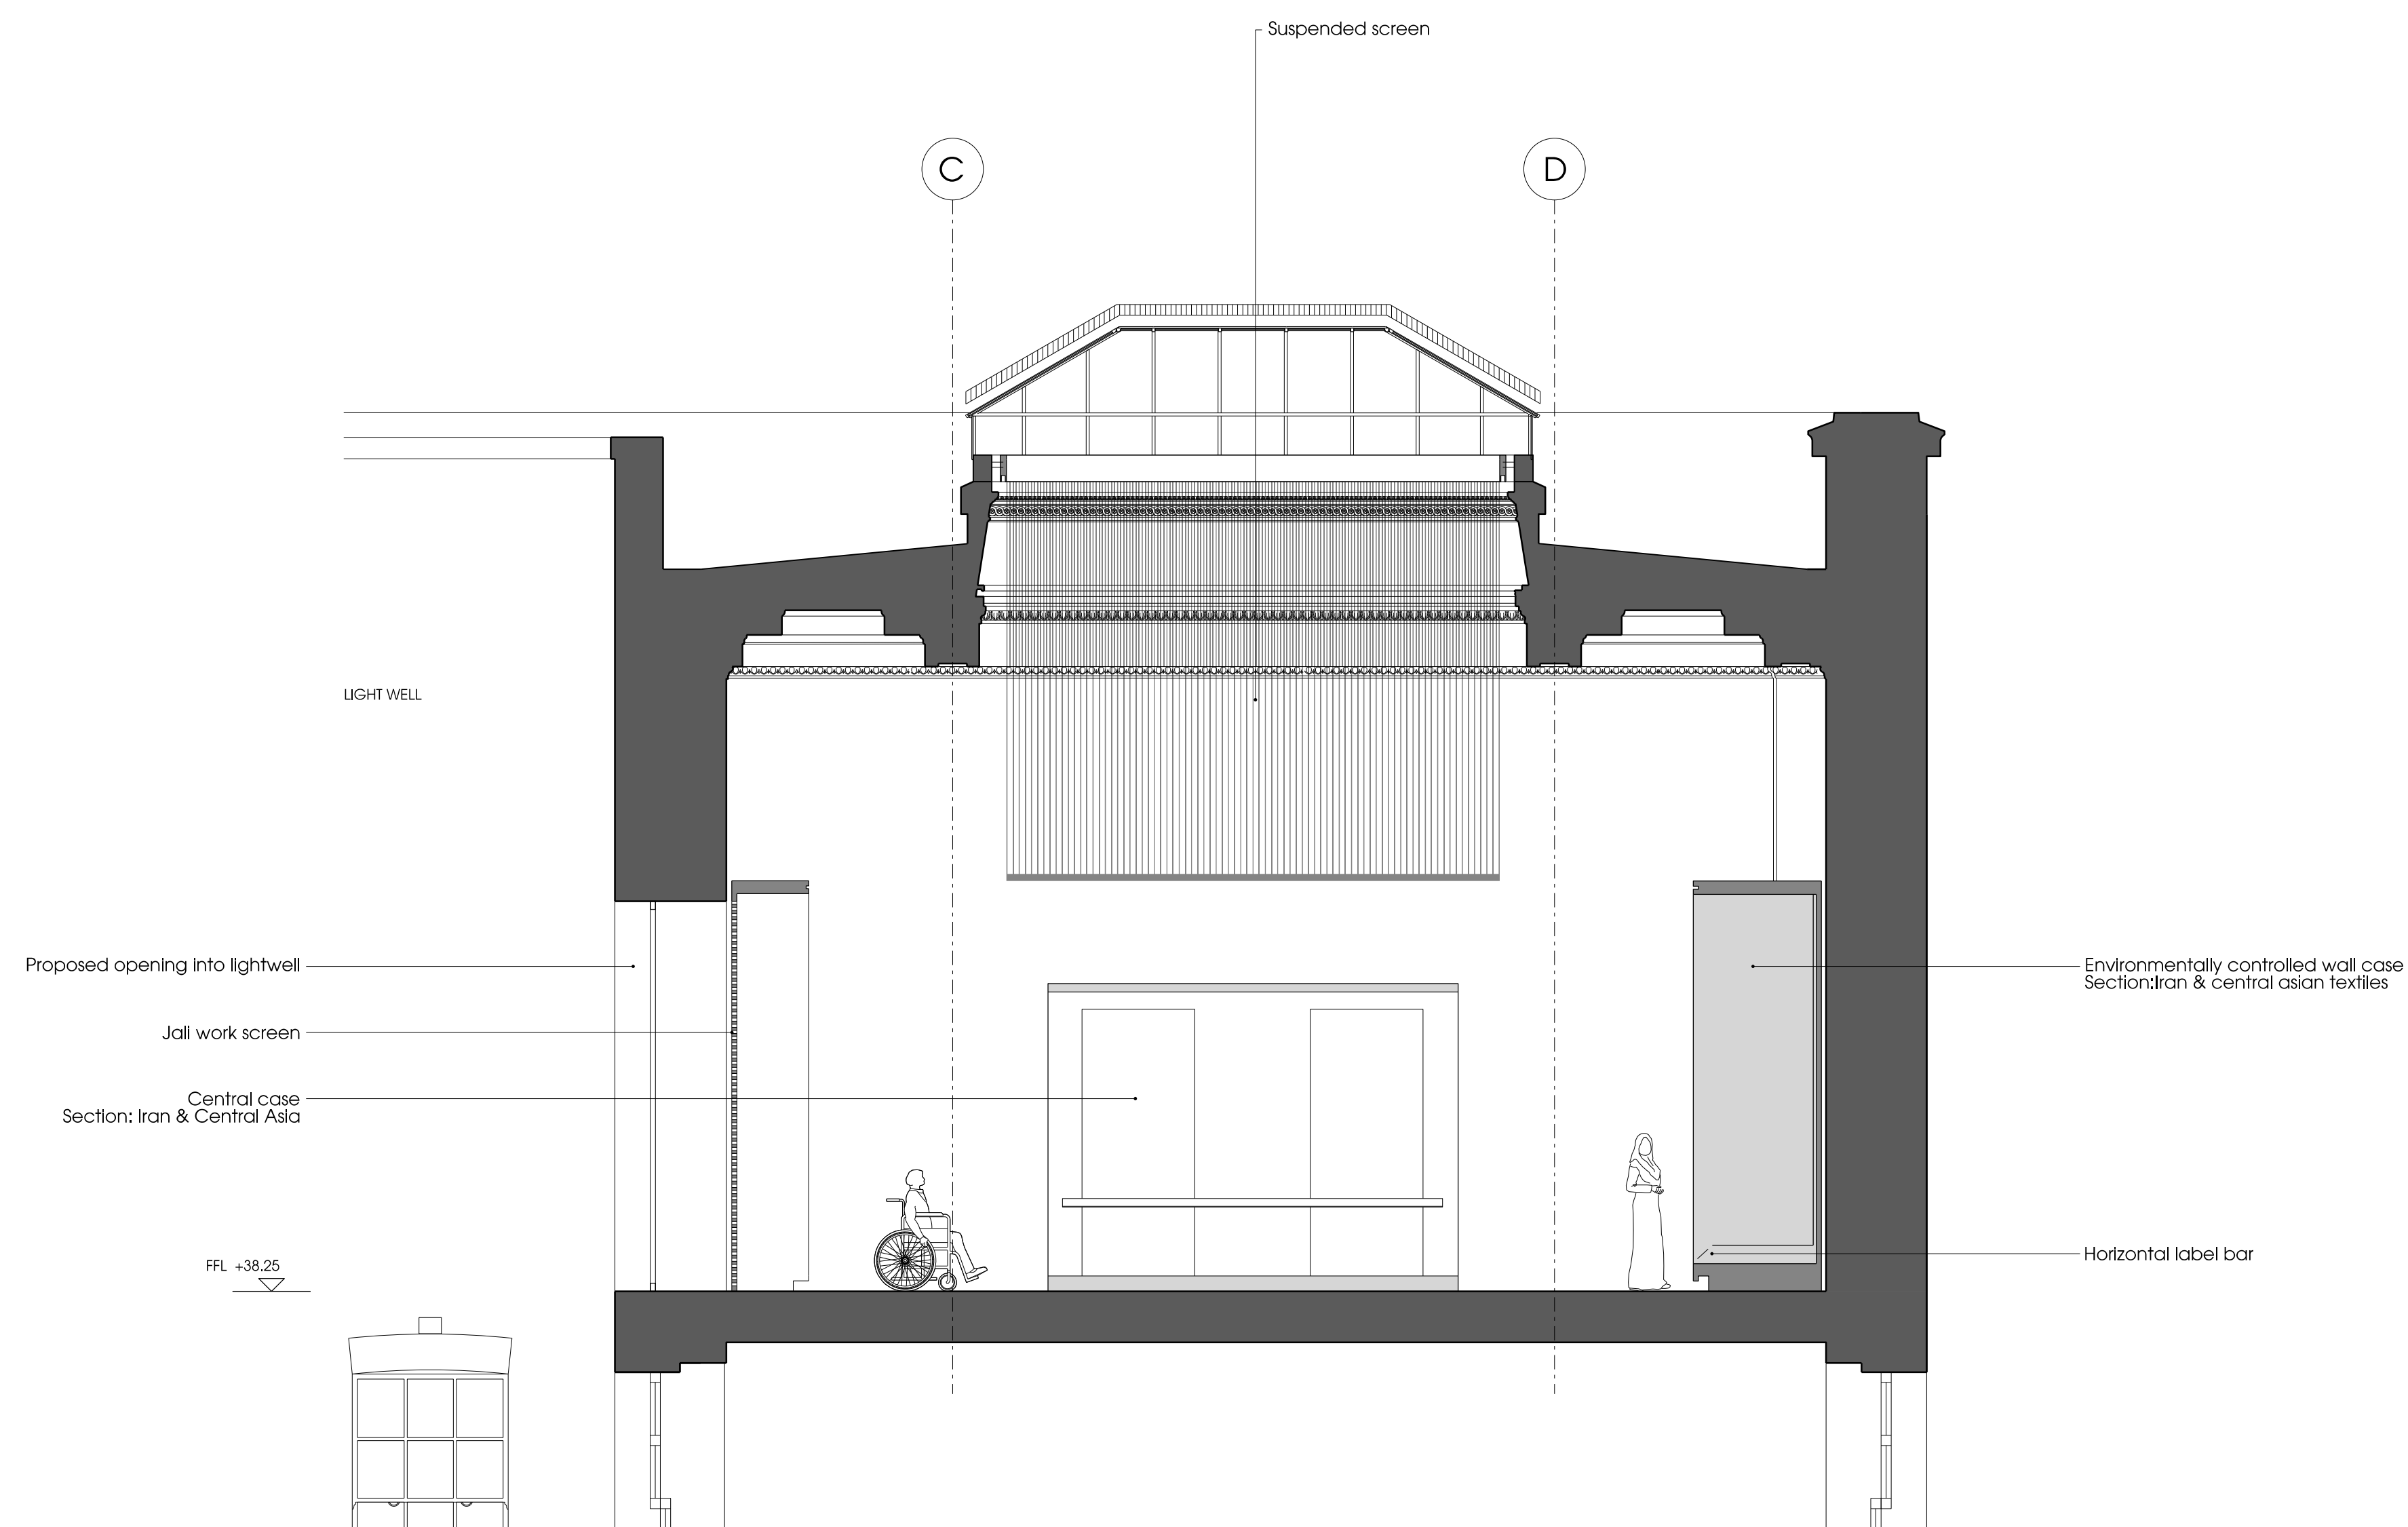

Notes
Contractor to check all dimensions on site. Do not scale from this drawing. Stanton Williams to be advised of any variation between the drawings and site conditions.

© Stanton Williams.
All rights described in Chapter IV of the Copyright, Designers and Patents Act 1998 have been asserted.

To be read in conjunction with the specification and all relevant drawings.