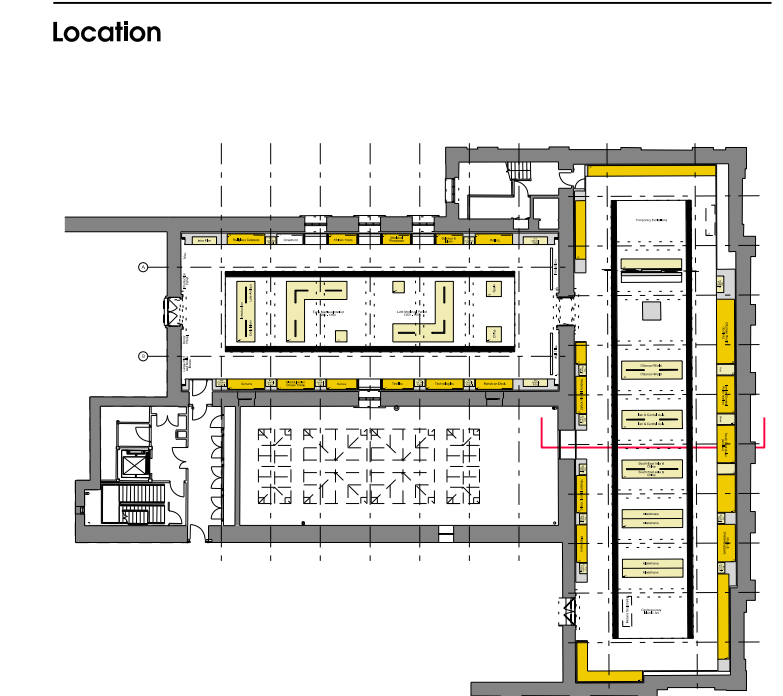

Revision	Date	Description