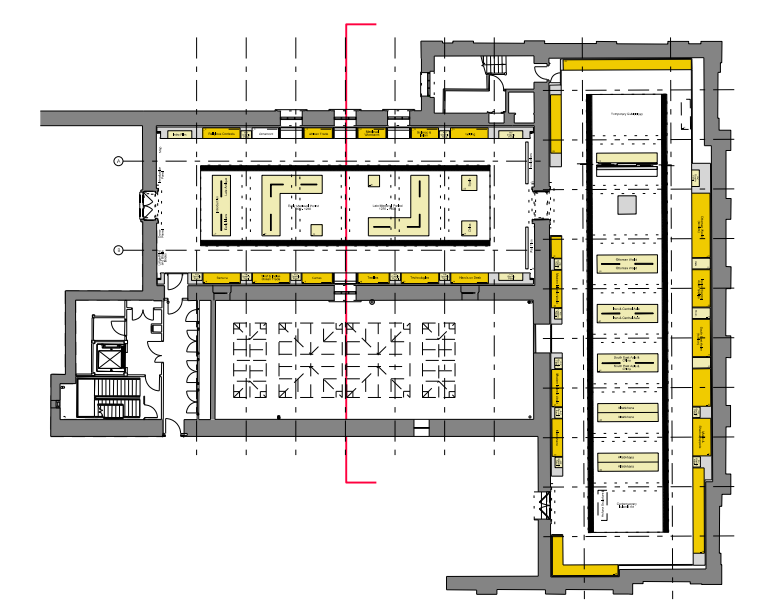

Stanton Williams
36 Graham Street
London N1 9SU
Phone +44 (0)20 7880 6400
Email 501@stantonwilliams.com
www.stantonwilliams.com

STANTON WILLIAMS

Project
The Al-Bukhary Galleries of the Islamic World
The White Wing
The British Museum

Drawing Title
Proposed Display
Proposed G1 Section A-A

Drawn #	Checked #	Approved #

Date	Scale @ A1	Status
20/01/2017	1:50 (1:100@A1)	For Information

Project No.	Drawing No.	Revision
501	SK_047	-