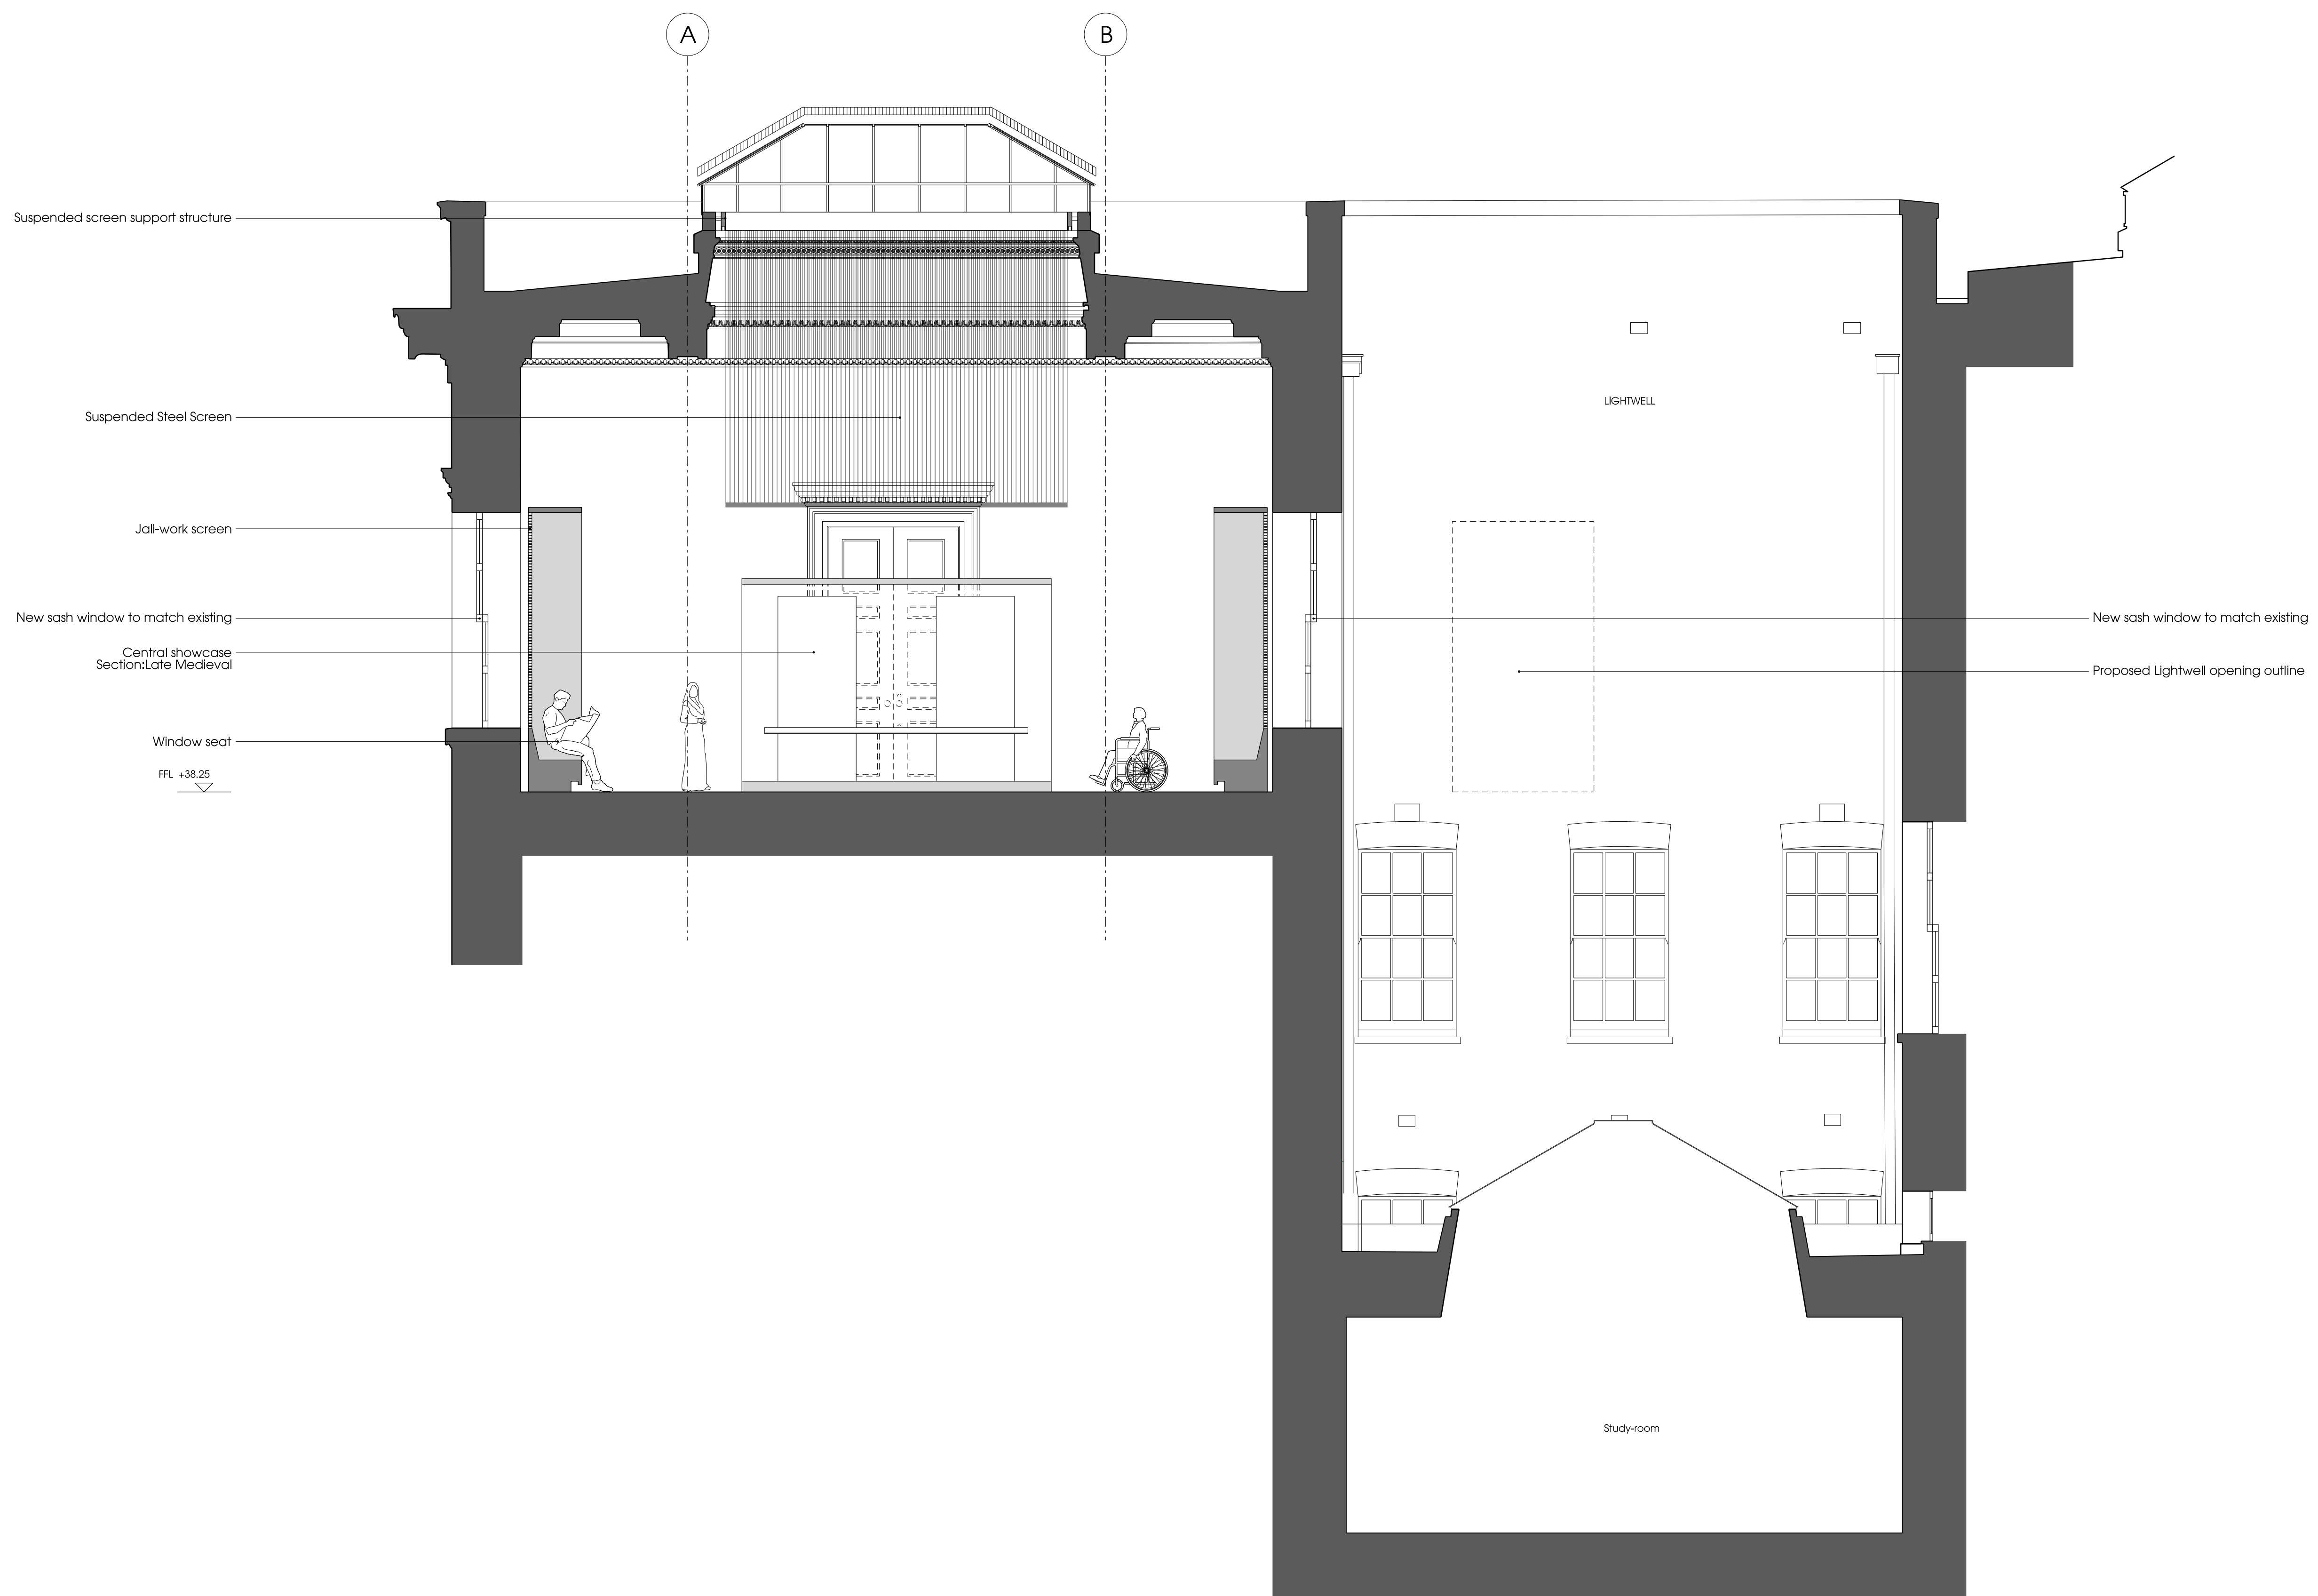

Notes
 Contractor to check all dimensions on site. Do not scale from this drawing. Stanton Williams to be advised of any variation between the drawings and site conditions.
 © Stanton Williams.
 All rights described in Chapter IV of the Copyright, Designers and Patents Act 1998 have been asserted.
 To be read in conjunction with the specification and all relevant drawings.

Revision	Date	Description
Location		

Stanton Williams
 36 Graham Street
 London N1 9SU
 Phone +44 (0)20 7880 6400
 Email 501@stantonwilliams.com
 www.stantonwilliams.com

STANTON WILLIAMS

Project
 The Al-Bukhary Galleries of the Islamic World
 The White Wing
 The British Museum

Drawing Title
 Proposed Display
 Proposed G1 Section A-A

Drawn #	Checked #	Approved #

Date	Scale @ A1	Status
20/01/2017	1:50 (1:100@A1)	For Information

Project No.	Drawing No.	Revision
501	SK_047	-