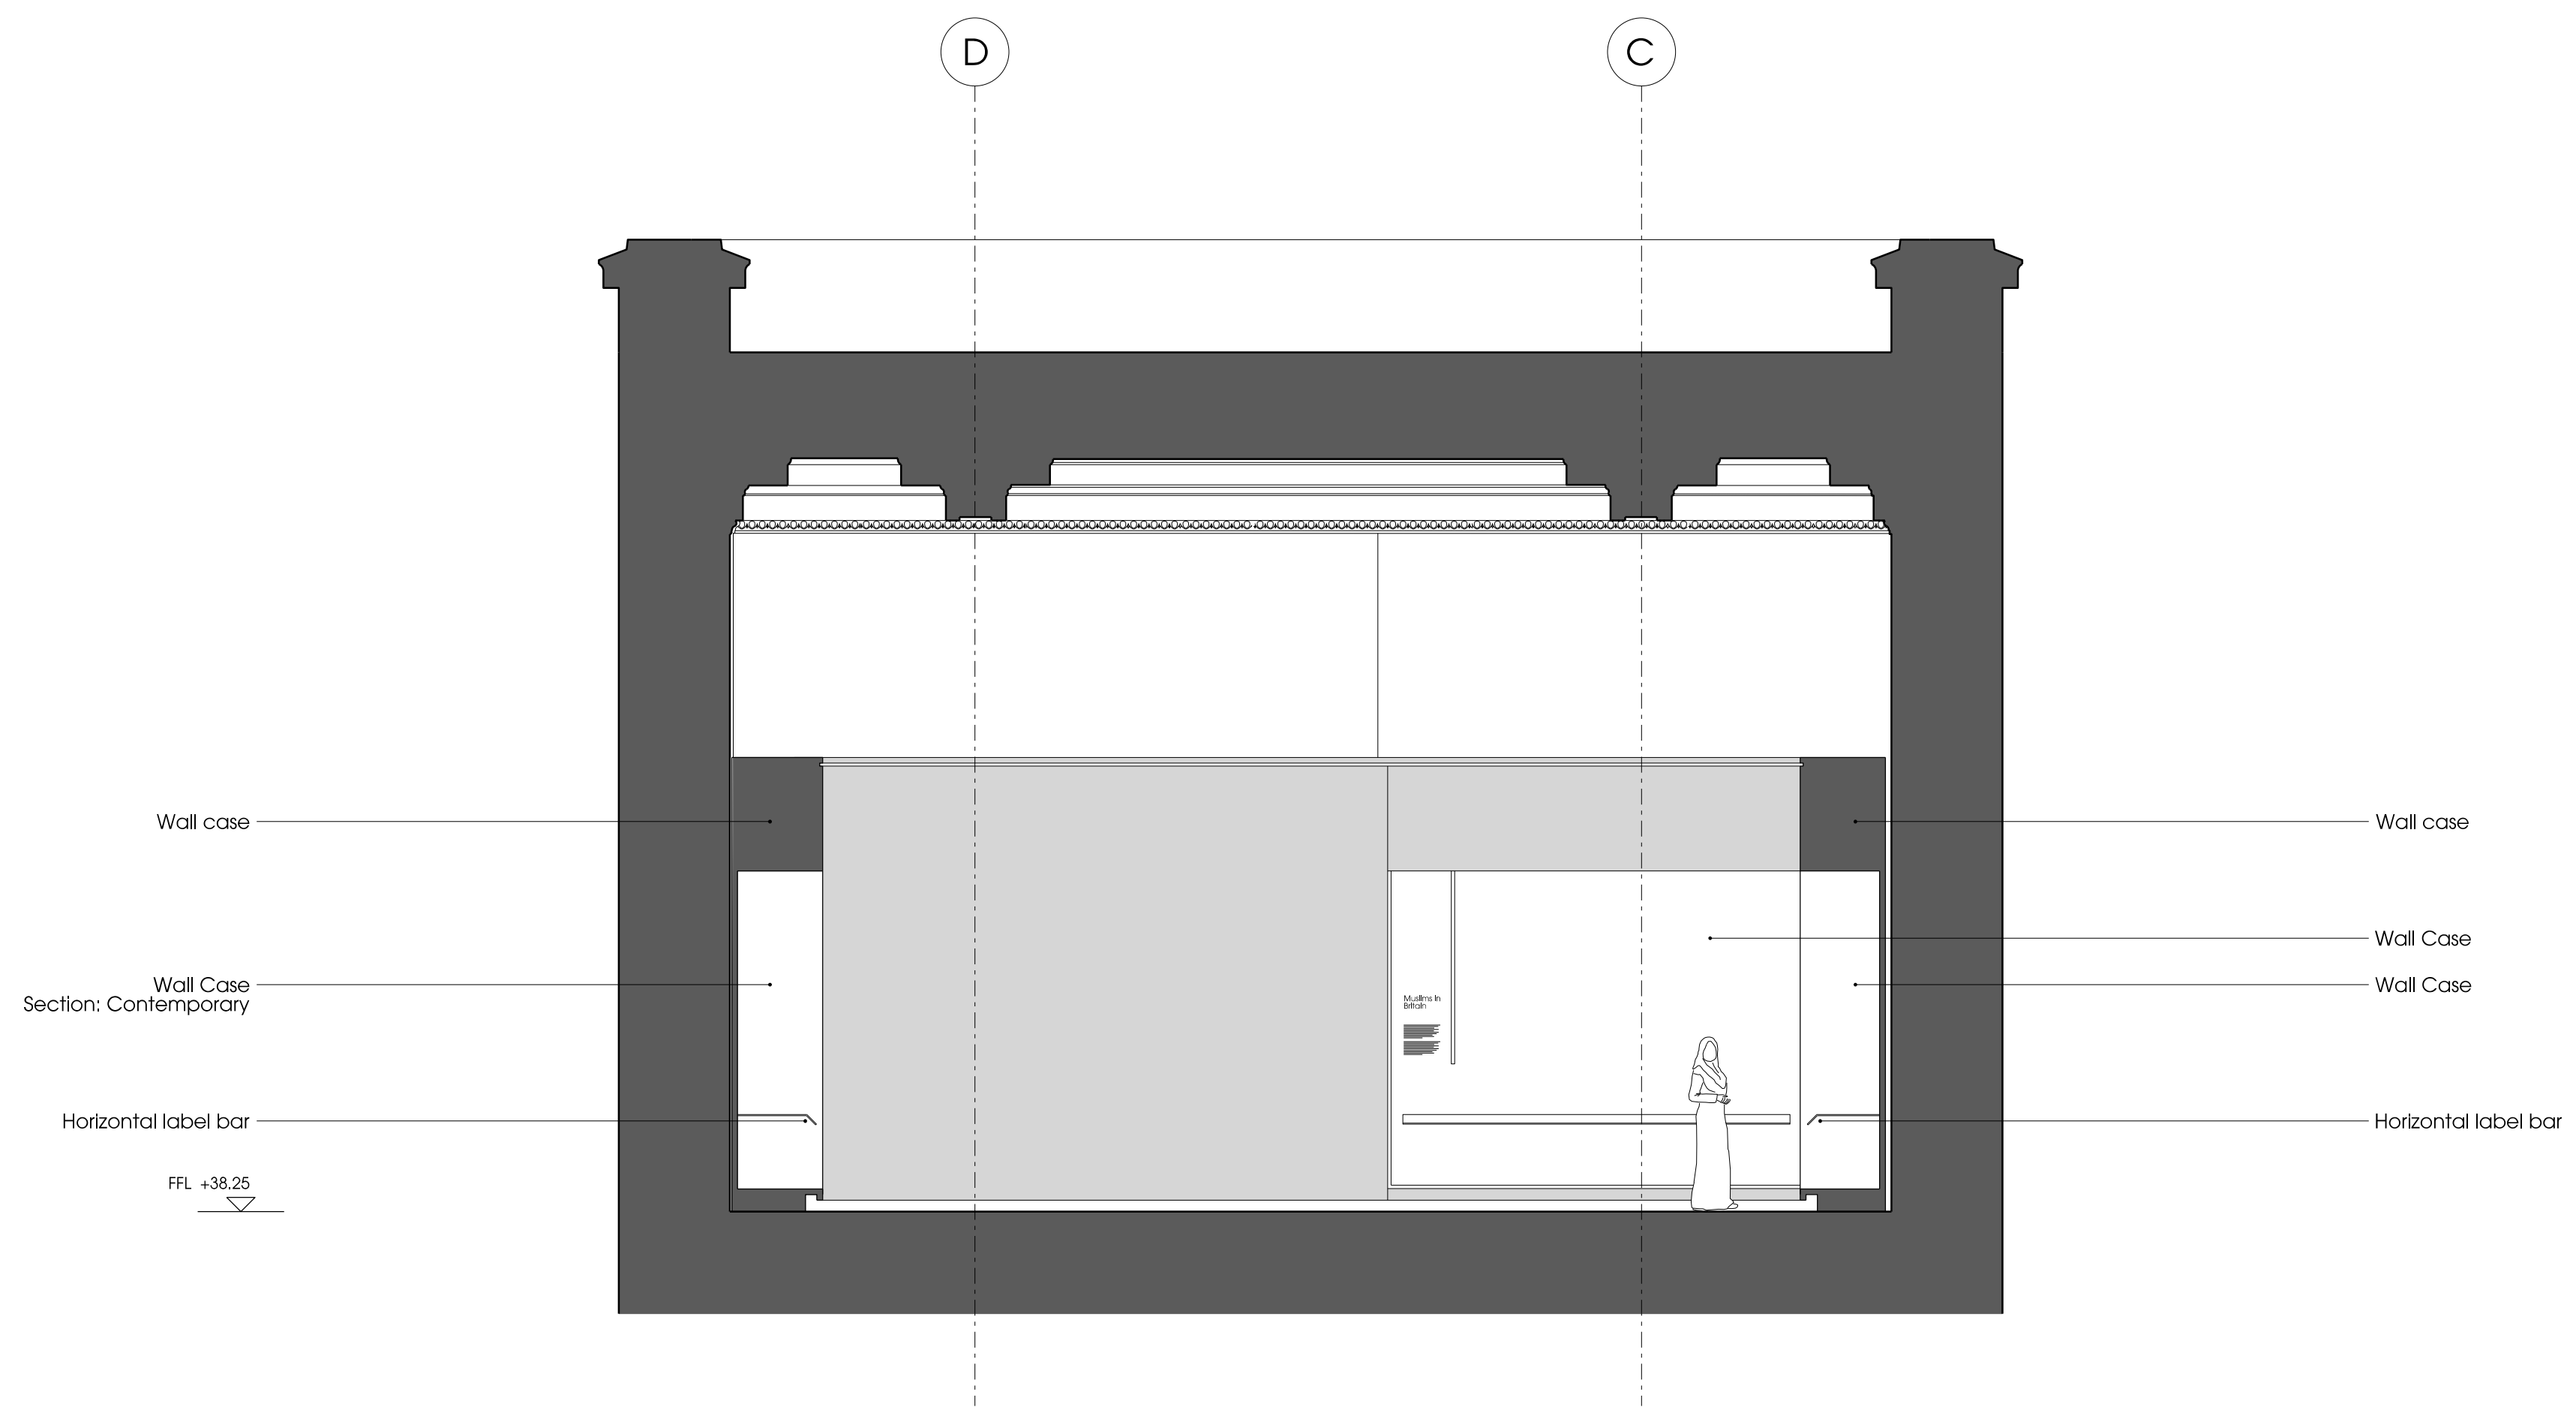

Notes
 Contractor to check all dimensions on site. Do not scale from this drawing. Stanton Williams to be advised of any variation between the drawings and site conditions.
 © Stanton Williams.
 All rights described in Chapter IV of the Copyright, Designers and Patents Act 1998 have been asserted.
 To be read in conjunction with the specification and all relevant drawings.

Revision	Date	Description
Location		

Stanton Williams
 36 Graham Street
 London N1 9GU
 Phone +44 (0)20 7880 6400
 Email 501@stantonwilliams.com
 www.stantonwilliams.com

STANTON WILLIAMS

Project
 The Al-Bukhary Galleries of the Islamic World
 The White Wing
 The British Museum

Drawing Title
 Proposed Display
 Proposed GA Plan

Drawn ##	Checked ##	Approved ###

Date	Scale @ A1	Status
20/01/2017	1:50 (1:100@A1)	For Information

Project No.	Drawing No.	Revision
501	SK_045	-