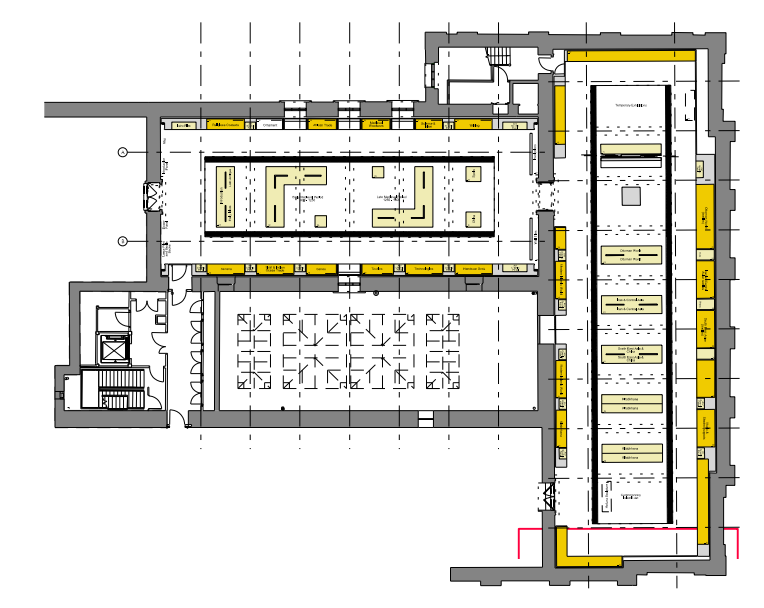

Revision	Date	Description
Location