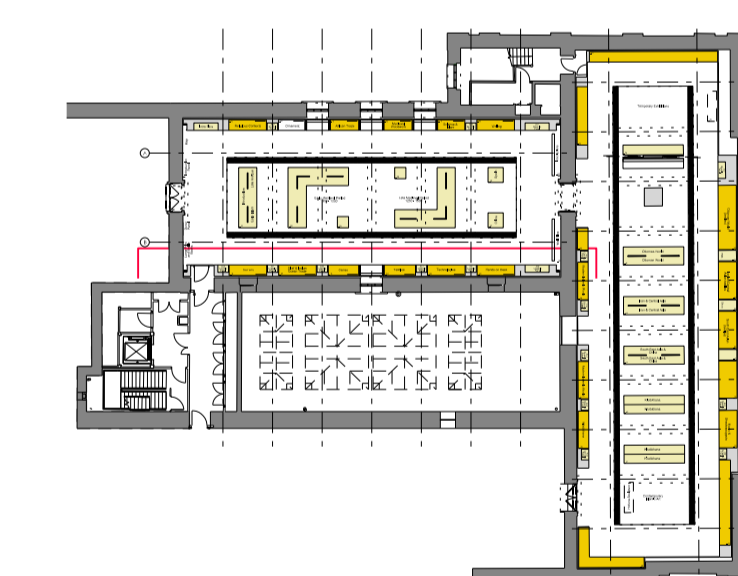

Revision	Date	Description
		Location