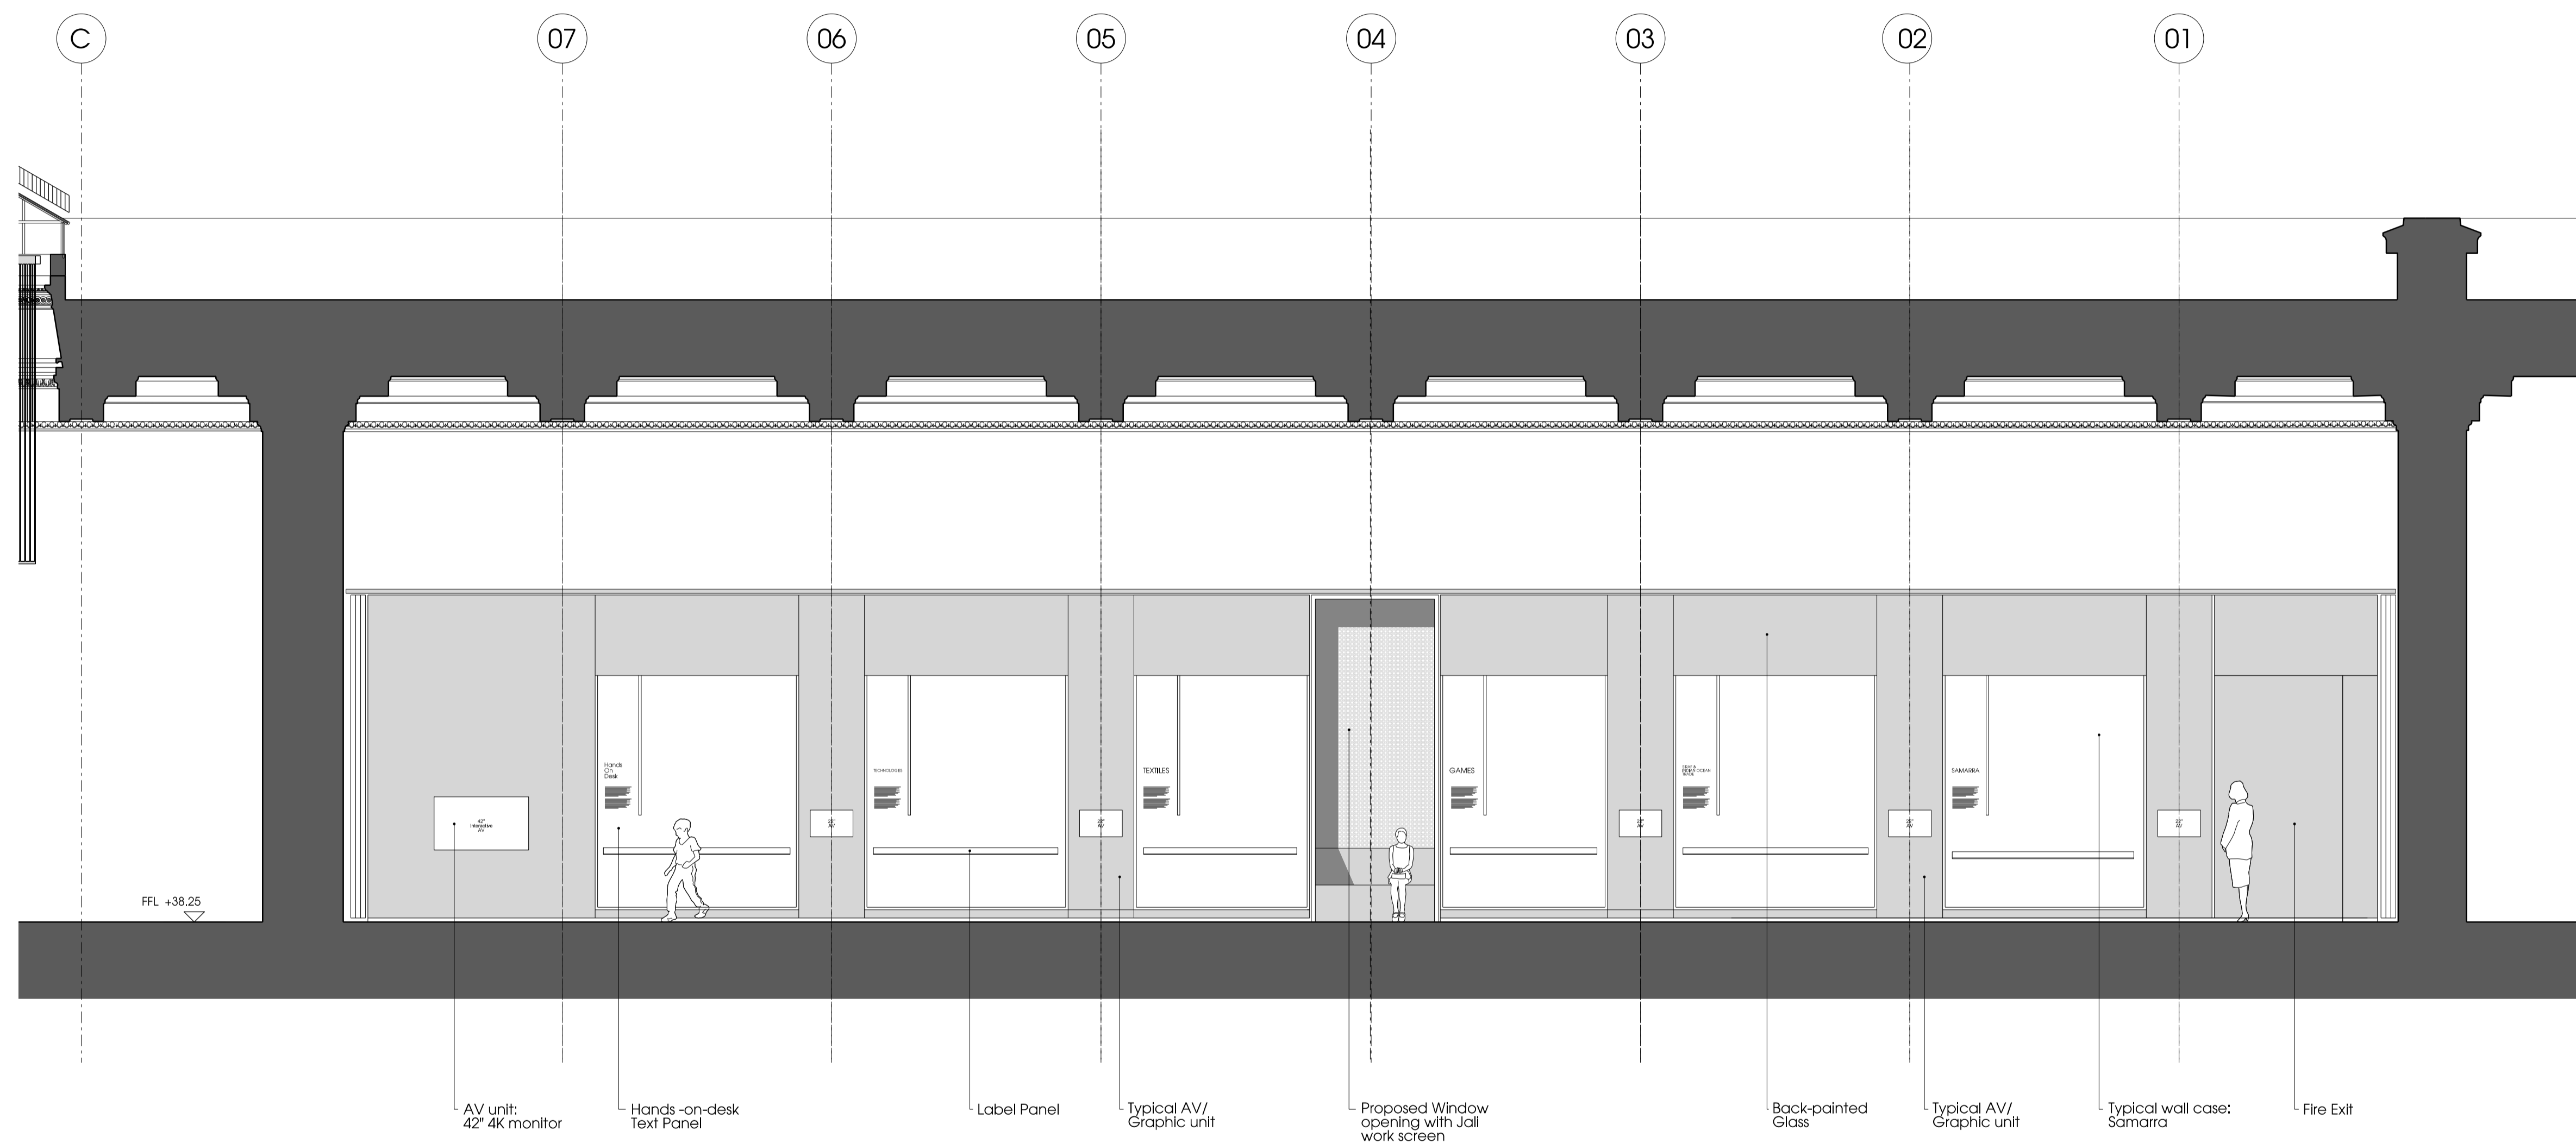

Notes
Contractor to check all dimensions on site. Do not scale from this drawing. Stanton Williams to be advised of any variation between the drawings and site conditions.

© Stanton Williams.
All rights described in Chapter IV of the Copyright, Designers and Patents Act 1998 have been asserted.

To be read in conjunction with the specification and all relevant drawings.

Revision	Date	Description
		Location

**STANTON
WILLIAMS**

Project
The Al-Bukhary Galleries of the Islamic World
The White Wing
The British Museum

Drawing Title
Proposed Display
Proposed G1 South Elevation

Drawn ##	Checked ##	Approved ###
Date	Scale @ A1	Status
20/01/2017	1:50 (1:100@A1)	For Information
Project No.	Drawing No.	Revision
501	00_042	-