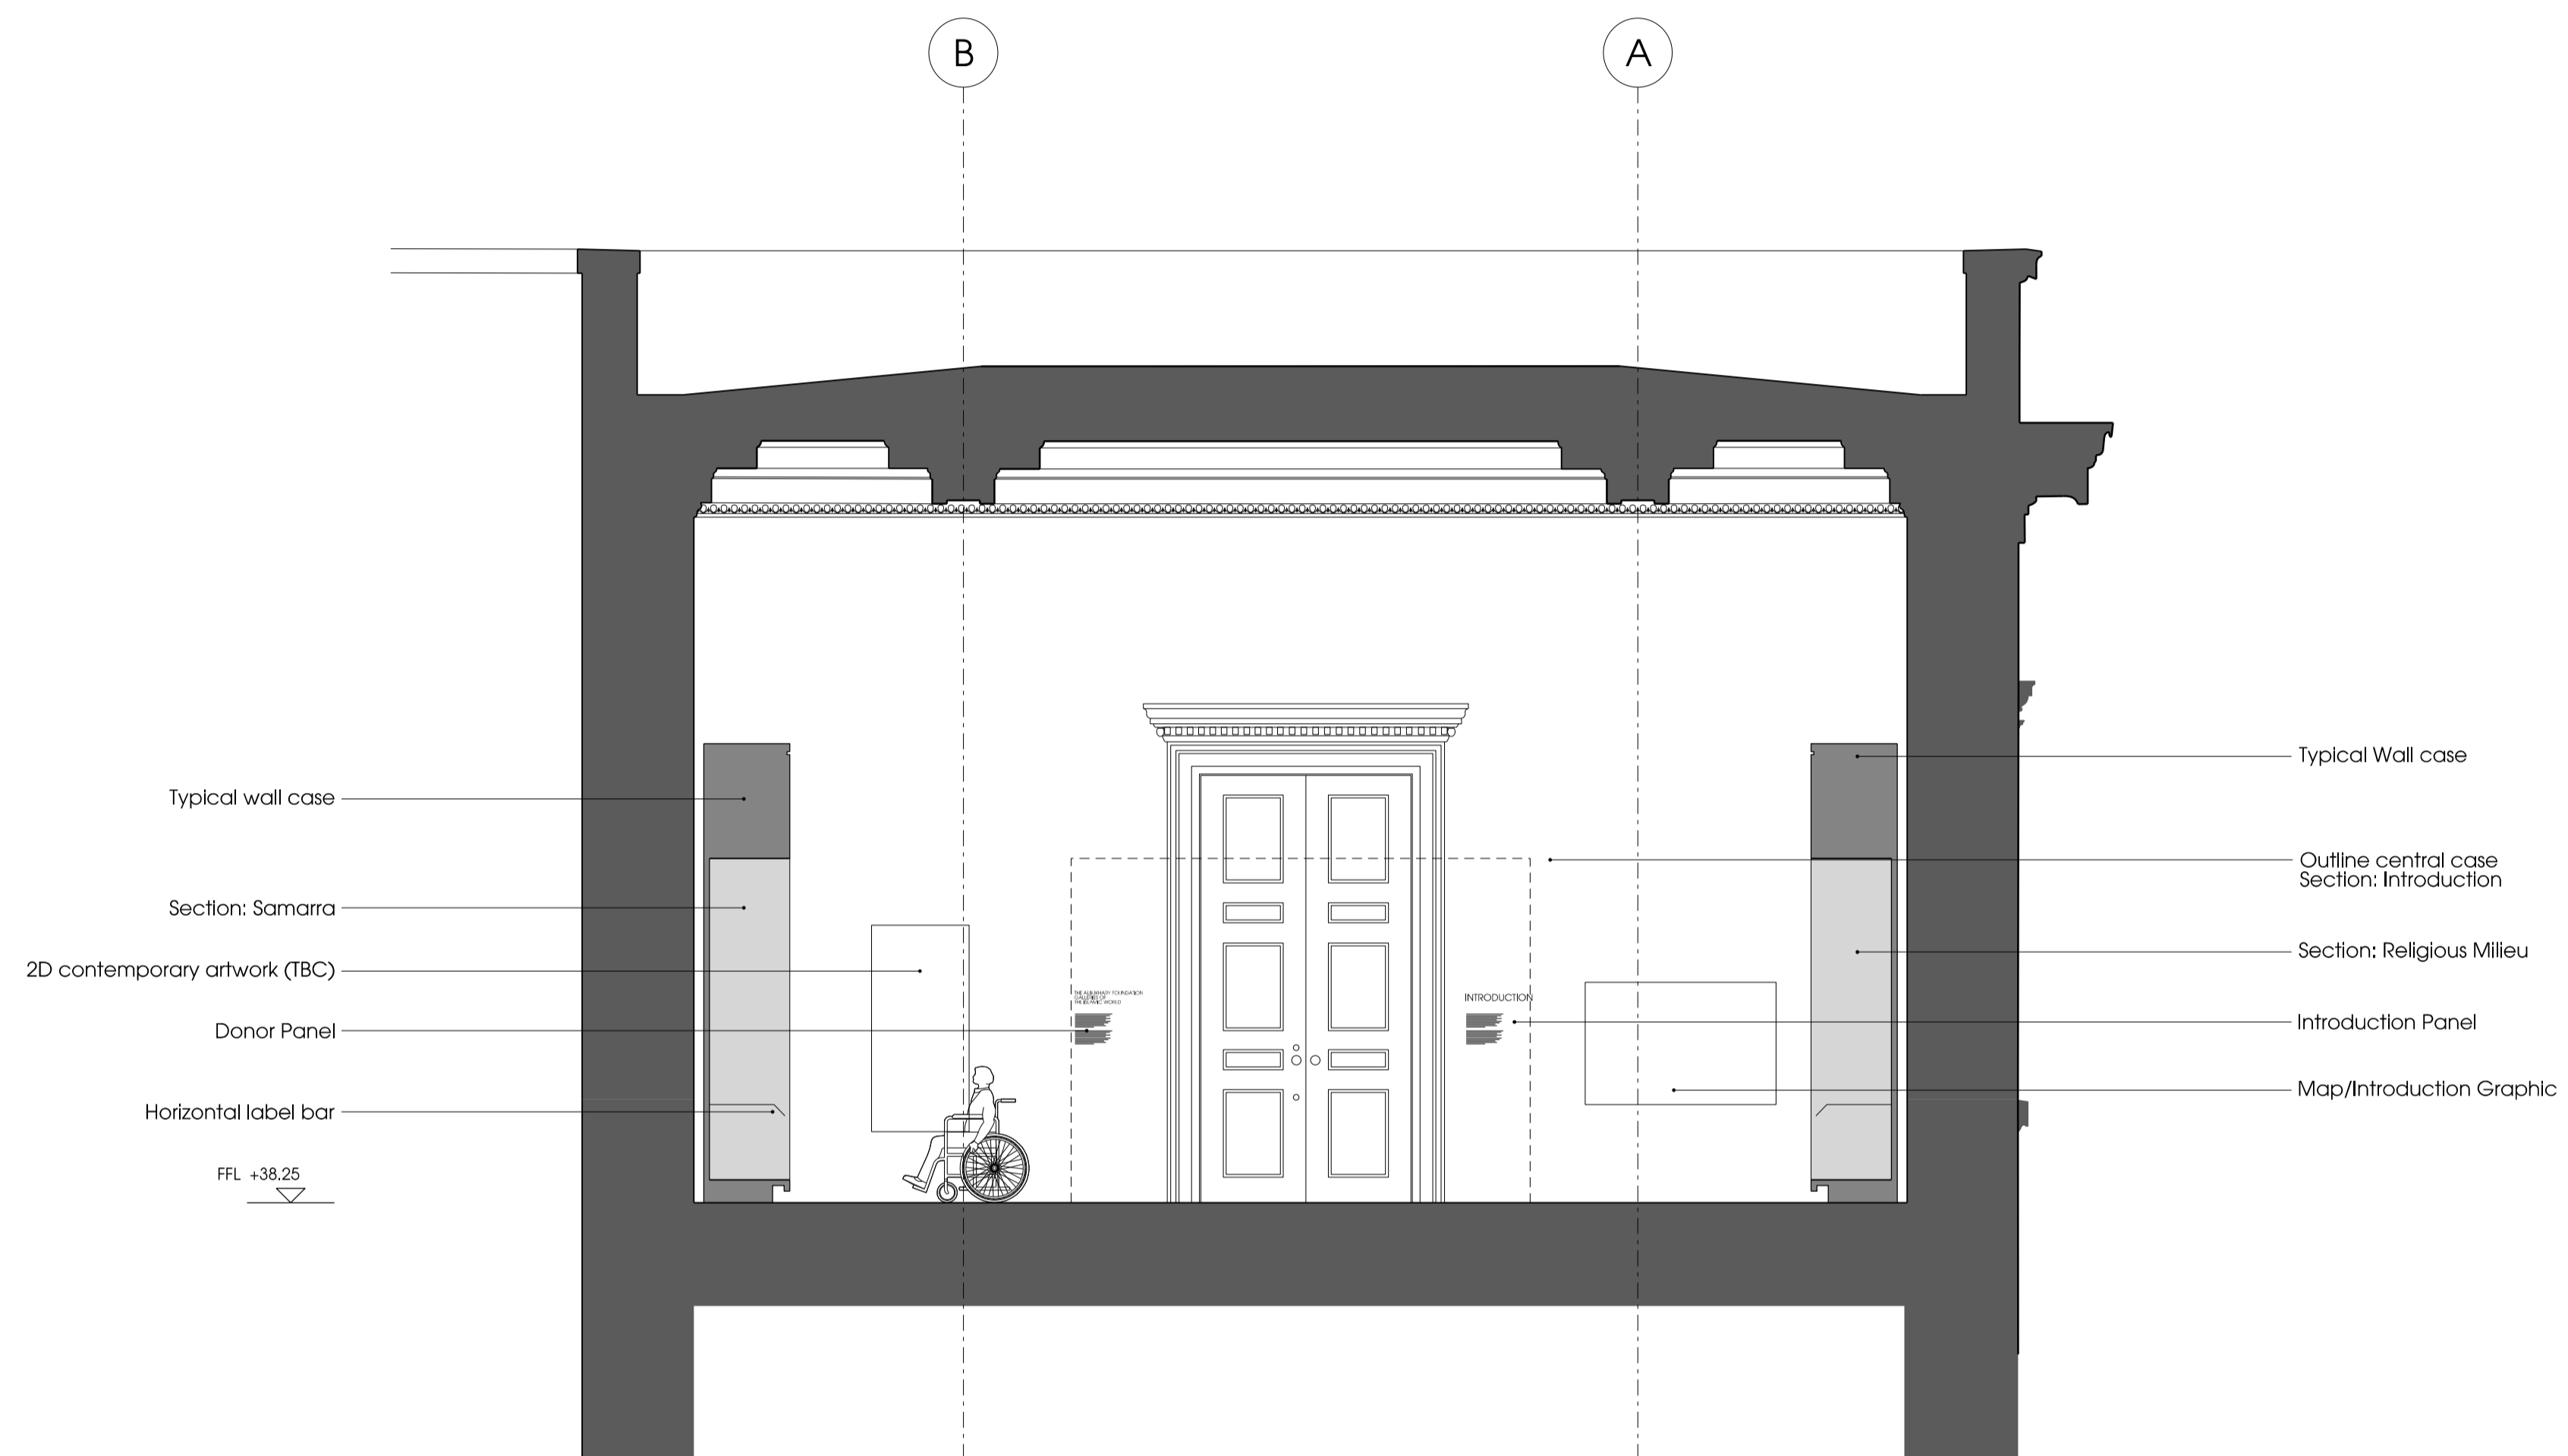

Notes
Contractor to check all dimensions on site. Do not scale from this drawing. Stanton Williams to be advised of any variation between the drawings and site conditions.

© Stanton Williams.
All rights described in Chapter IV of the Copyright, Designers and Patents Act 1998 have been asserted.

To be read in conjunction with the specification and all relevant drawings.