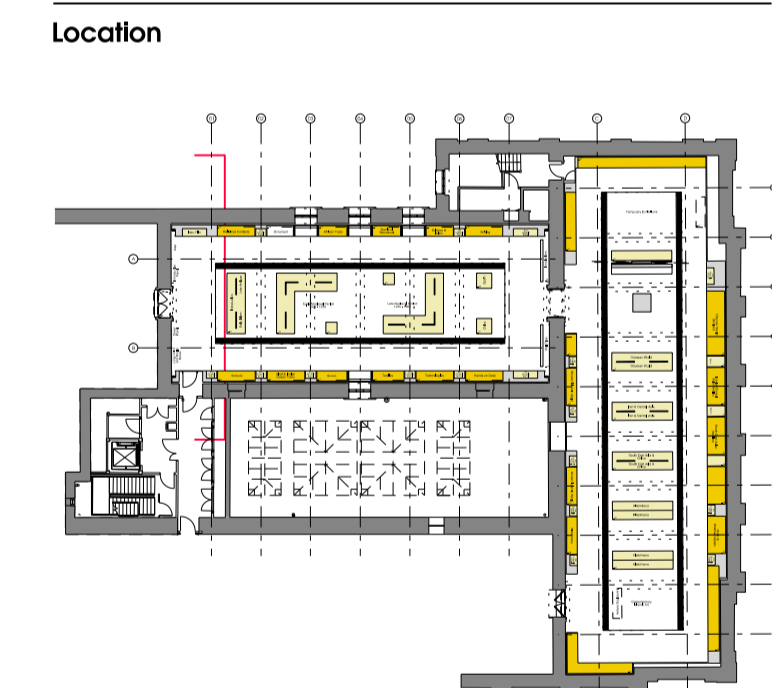

Revision	Date	Description