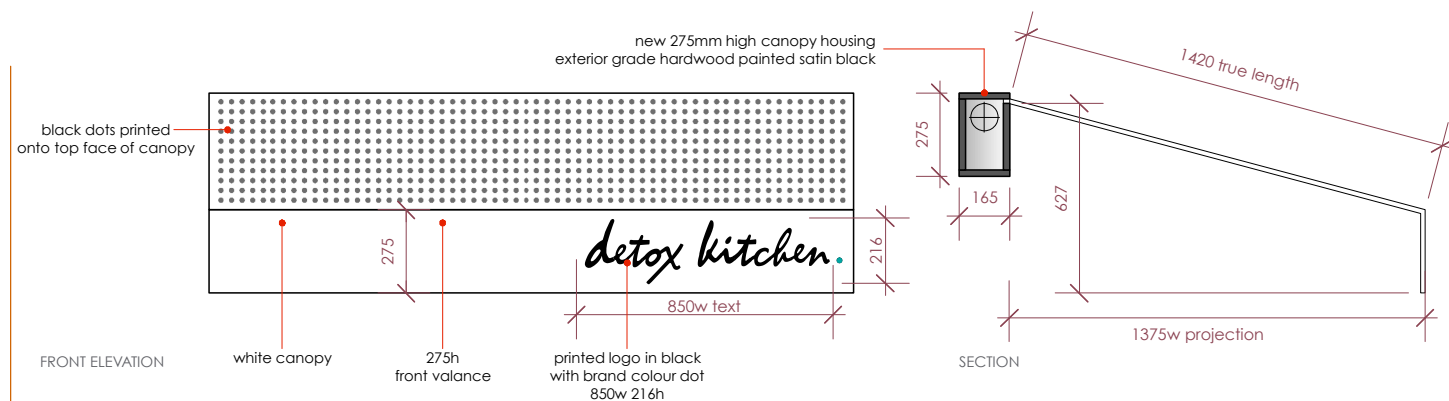

proposed sign A
main shopfront fascia signage (externally lit)

proposed sign b
main shopfront projecting sign (externally illuminated - double sided)

proposed sign c
main shopfront left canopy sign (non illuminated)

proposed sign d
main shopfront right canopy sign (non illuminated)