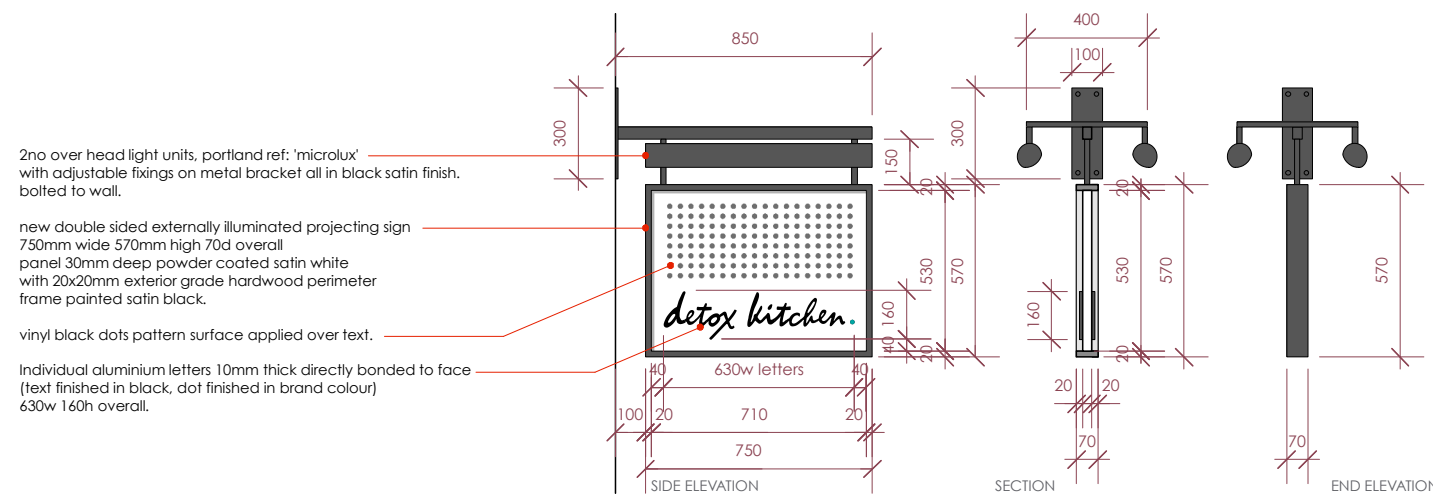

proposed sign A
main shopfront fascia signage (externally lit)

proposed sign b
main shopfront projecting sign (externally illuminated - double sided)

proposed sign c
main shopfront left canopy sign (non illuminated)

proposed sign d
main shopfront right canopy sign (non illuminated)