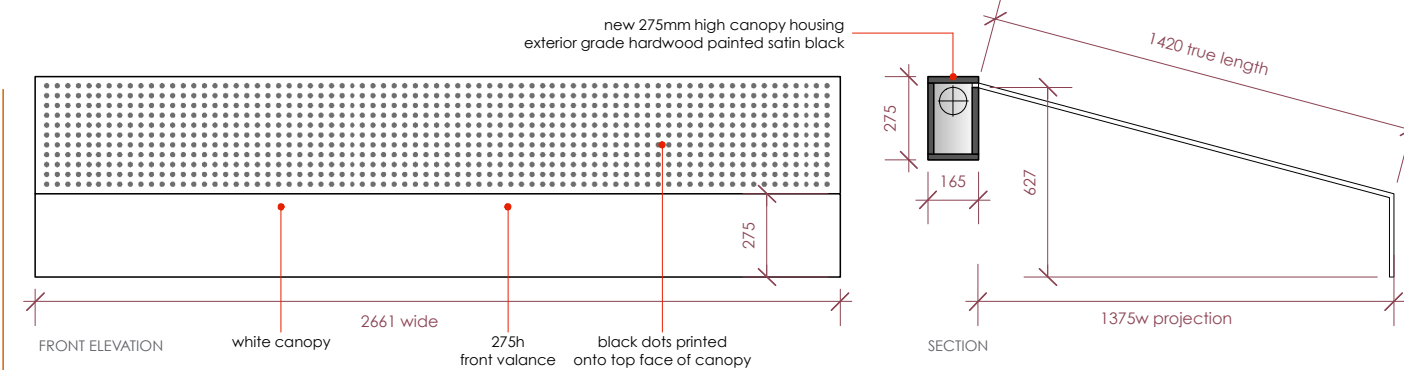

proposed sign A
main shopfront fascia signage (externally lit)

proposed sign b
main shopfront projecting sign (externally illuminated - double sided)

proposed sign c
main shopfront left canopy sign (non illuminated)

proposed sign d
main shopfront right canopy sign (non illuminated)