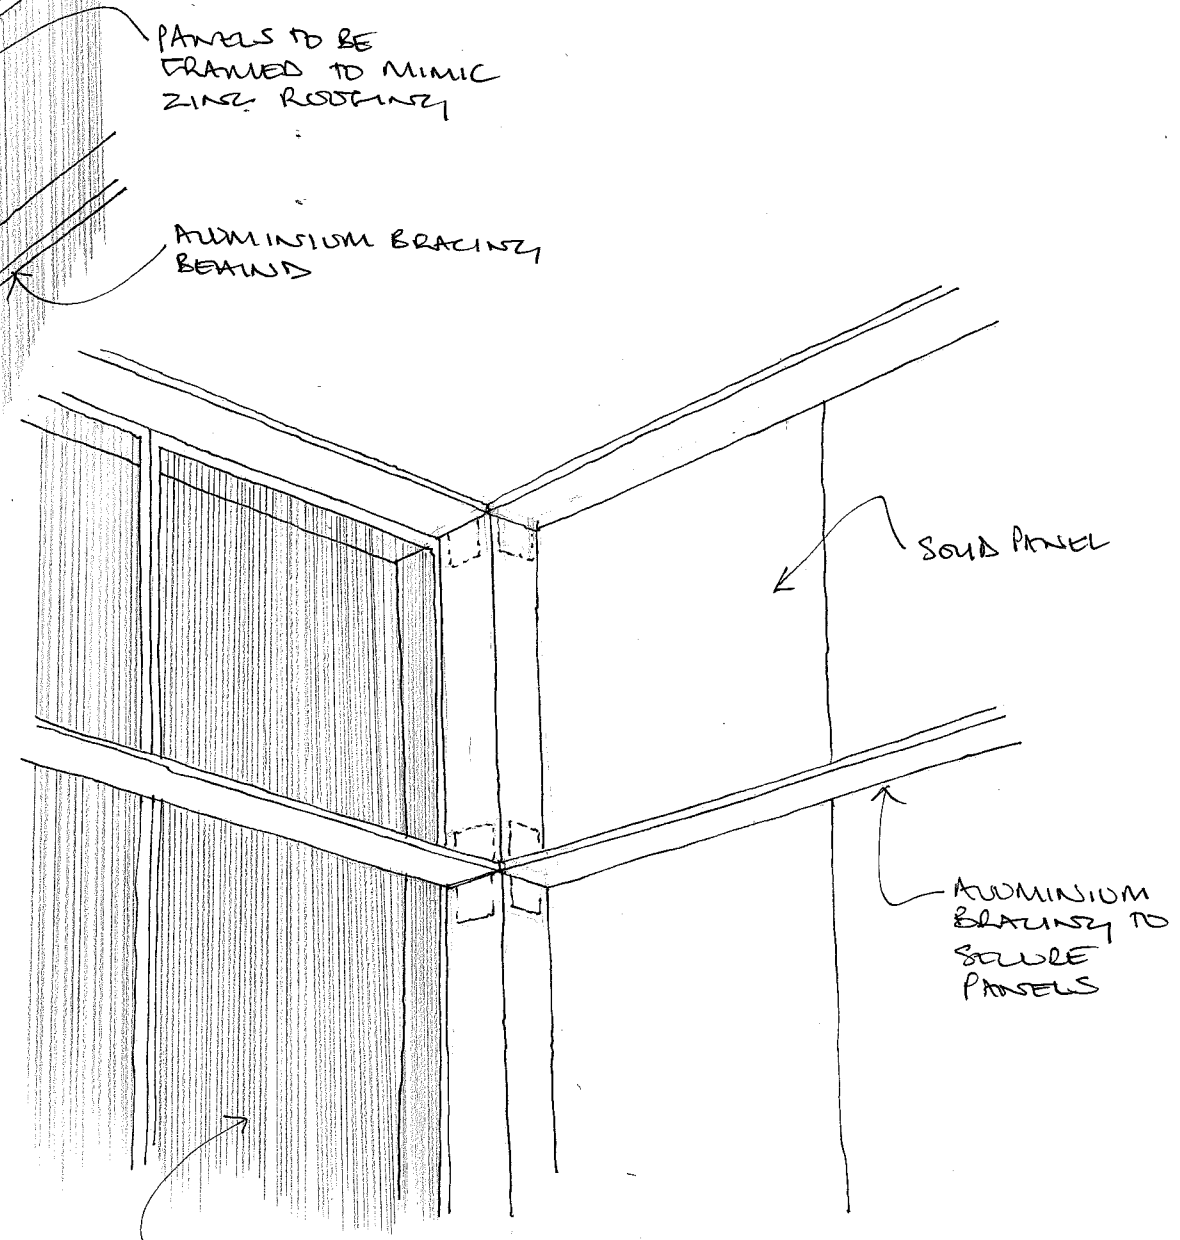

PROPOSED TERRACE  
19.01.17  
(NOT TO SCALE)

SK-01 ISOMETRIC SKETCH LOOKING AT SCREEN FROM OUTSIDE (NORTH / EAST CORNER)

SK-02 ISO SKETCH LOOKING UP FROM INSIDE TERRACE (NORTH / EAST CORNER)