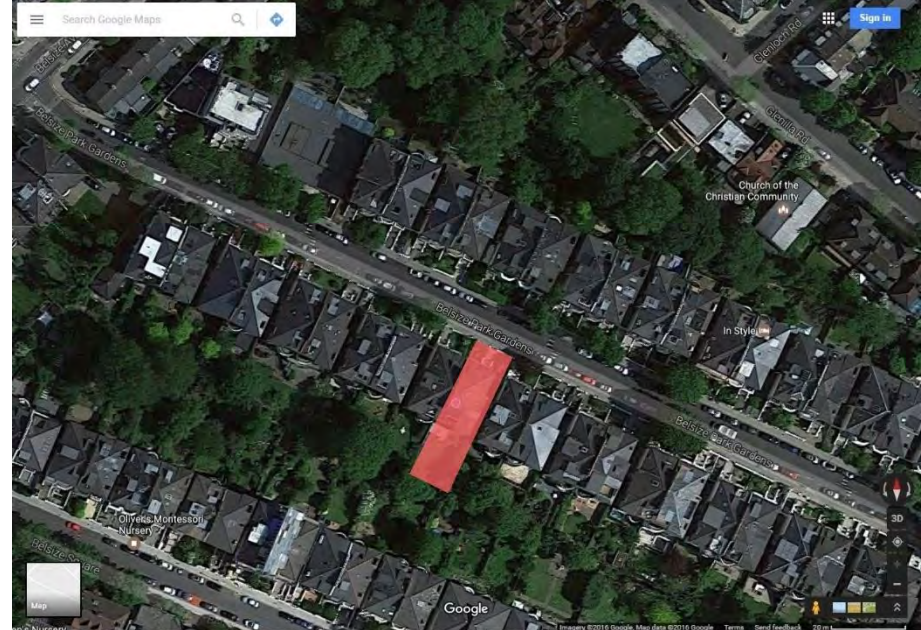

Appendix C: Photographic survey

C1 *Belsize Park Gardens*

PS 01: Looking east

PS 02: Looking west

C2 19 Belsize Park Gardens ("19 BPG")

PS 03: Aerial streetview (Google Maps)

PS 04: Aerial streetview with 19 BPG marked (Google Maps)

PS 05: The entire twinned villa (17 and 19 BPG)

PS 06: Focus on 19 BPG

PS 07: The eastern flank of 19 BPG, and the western flank of 21 BPG, viewed from the front at ground level

PS 08: Looking upwards at the eastern flank of 19 BPG

PS 09: The eastern flank of 19 BPG, and the western flank of 21 BPG, viewed from the rear at ground level

PS 10: The rear of 19 BPG

C3 Opportunity to improve symmetry

There are large side dormers at 17 Belsize Park Gardens (to the west), 21 Belsize Park Gardens (to the east) and at 8, 10, 14 Belsize Park Gardens (to the north). Thus the proposed side dormer at 19 Belsize Park Gardens allows for improved symmetry on all relevant visual perspectives: