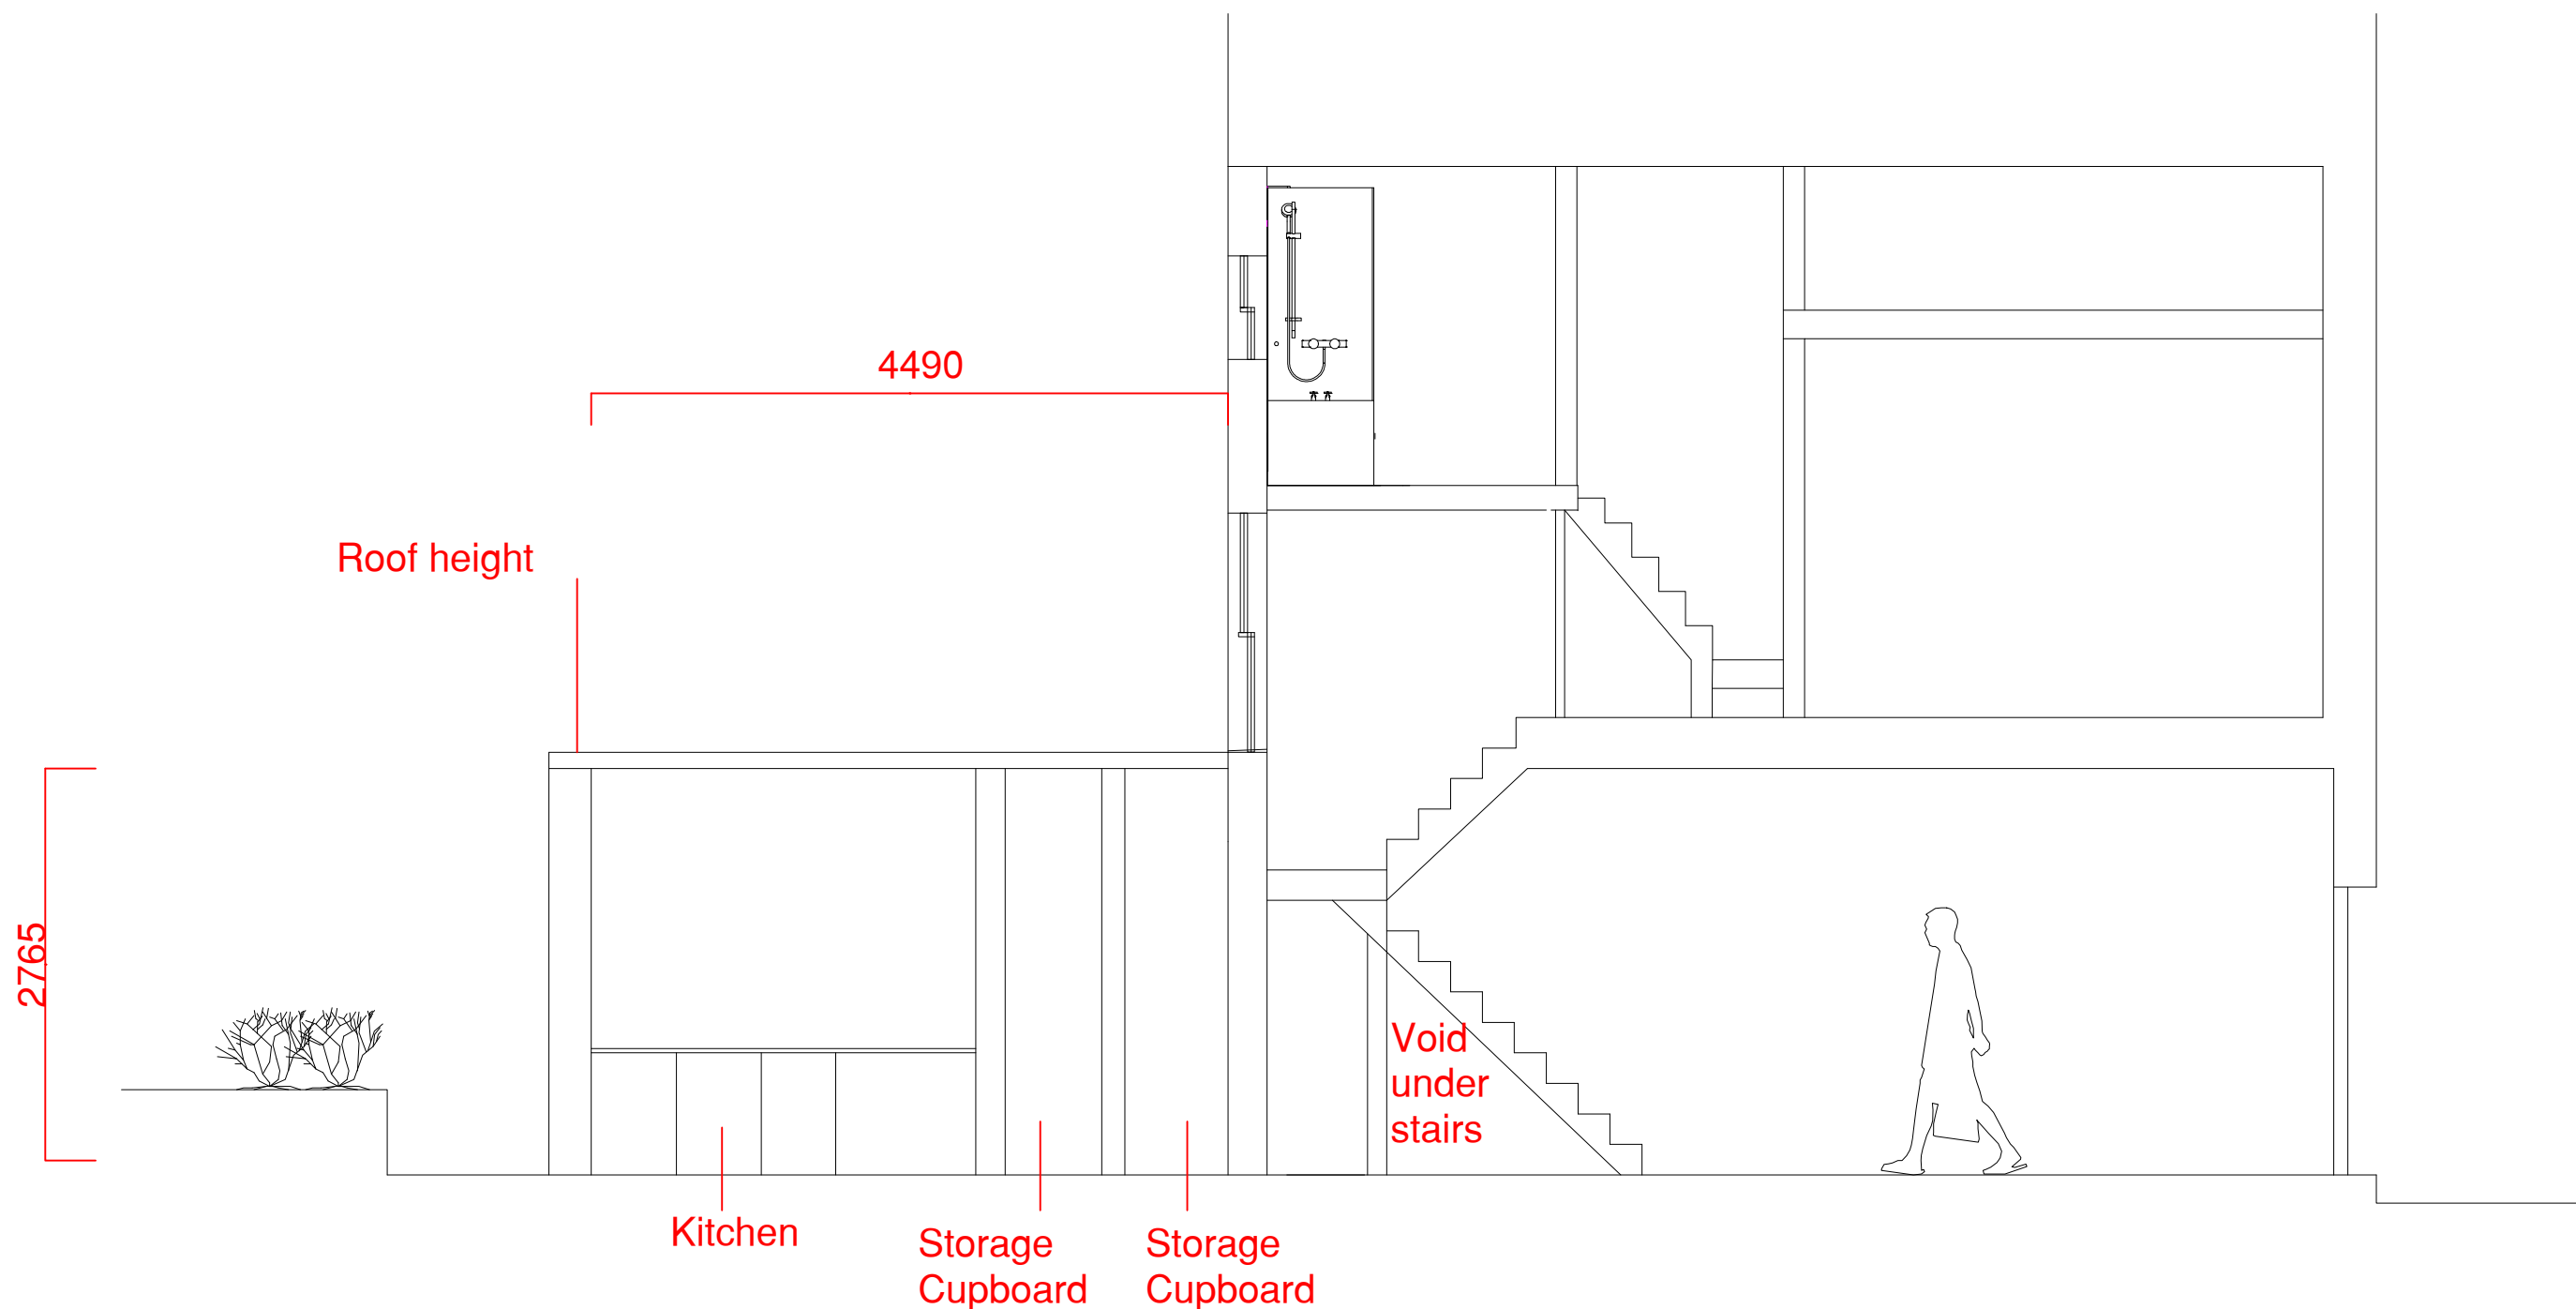

PRINT AT A3 PAPER SIZE

DRAWING 5 - Section as existing

| | | | |
|--|---|------------------|-------------|
| Build and Bloom Ltd 19 All Saints Road W11 1HE 07795 346524 | Job Title: Section as Existing Site Address: 4 Leverton Street London | Scale: 1:50@A3 | Drawn: |
| | | Date: 08/02/2017 | Job No: 101 |
| | | Drawing No: 5 | Rev: |