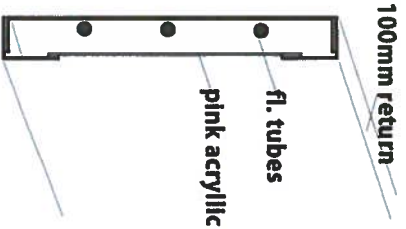

Complete New Projection Sign
Light Box Size 609.6mm X 939.8mm
With 12" Bracket
(30 Watt Light)

Complete New Dibond Folded Pan 100mm Return Light Box Size 3784.6mm X 787.4mm
All Details To Be Stencil Cut And All Other Colour Letter Backed
With Acrylic Stuck At The Back For Illumination
(Total Light 350 Watt)

Light Box Size 609.6mm X 939.8mm
With 12" Bracket
(30 Watt Light)

609.6 mm

939.8 mm

020 7833 2084
Message • Beauty • Detox
自然納米汗蒸機數碼一分店

148
SPA

31 in

149 in

COMPLETE NEW FOLDED PAN WITH BACKBOX.
ALL DETAILS TO BE STENCIL CUT AND BACKED WITH PERSPEX FOR ILLUMINATION