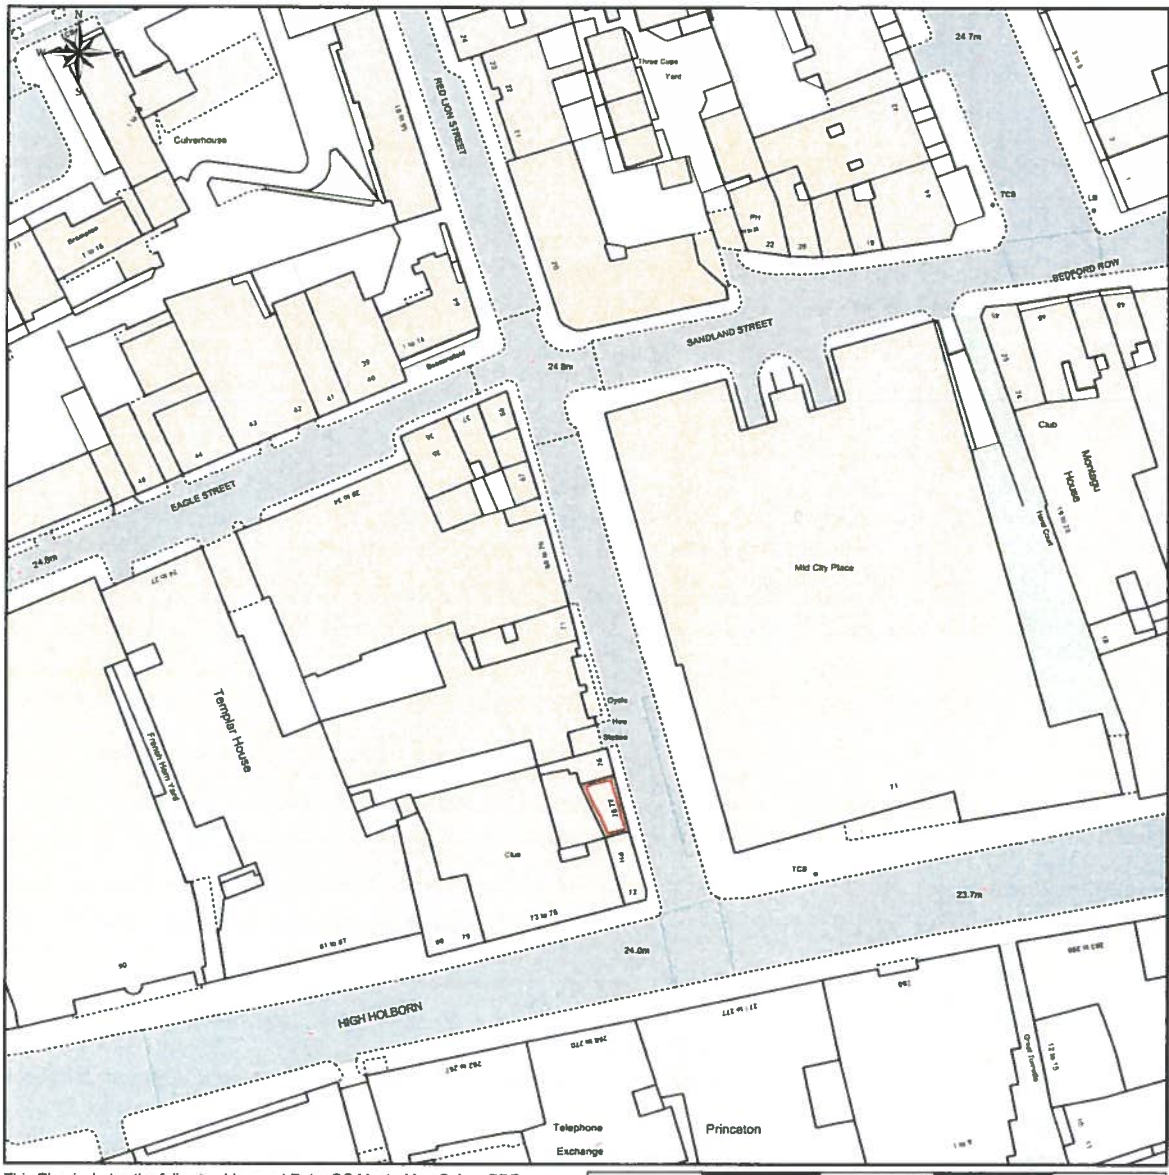

# 76 - 78 red Lion Street

This Plan includes the following Licensed Data: OS MasterMap Colour PDF Location Plan by the Ordnance Survey National Geographic Database and incorporating surveyed revision available at the date of production. Reproduction in whole or in part is prohibited without the prior permission of Ordnance Survey. The representation of a road, track or path is no evidence of a right of way. The representation of features, as lines is no evidence of a property boundary. © Crown copyright and database rights, 2017. Ordnance Survey 0100031673

Scale: 1:1250, paper size: A4

62063

Signage