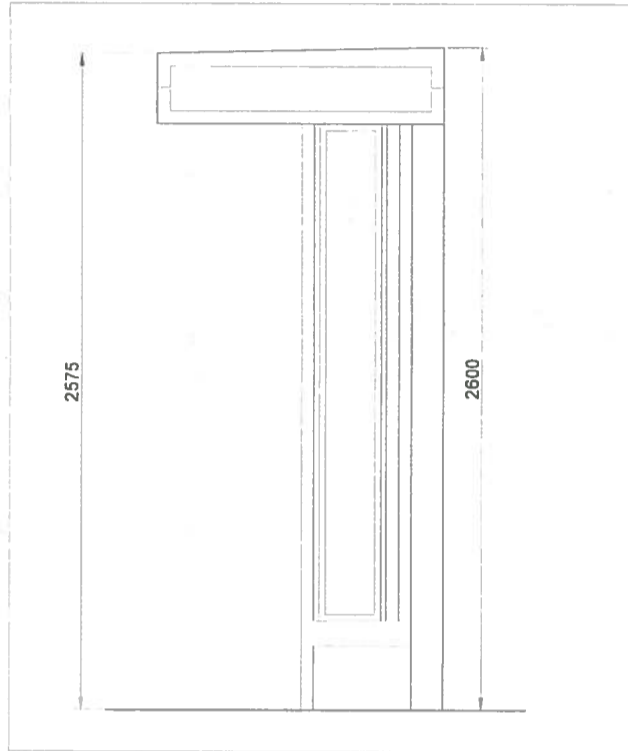

Maximus Networks Ltd Telephone Kiosk

Notes

Drawing Scale: 1:20 @A3

Materials Used:
PPC Steel Frame
PPC Steel Casings
Clear Polycarbonate
8mm Toughened glass
Solar Panel to roof

121 Shaftesbury Avenue, London WC2H 8AD [1:200]