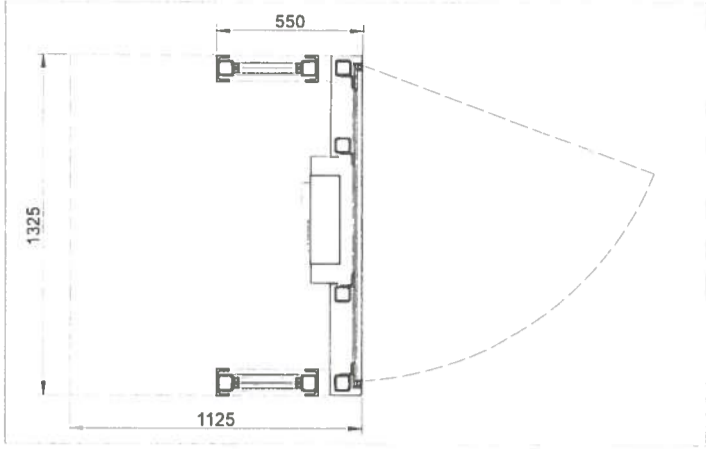

Maximus Networks Ltd Telephone Kiosk

Notes

Drawing Scale: 1:20 @A3

Materials Used:
PPC Steel Frame
PPC Steel Casings
Clear Polycarbonate
8mm Toughened glass
Solar Panel to roof

121 Shaftesbury Avenue, London WC2H 8AD [1:200]