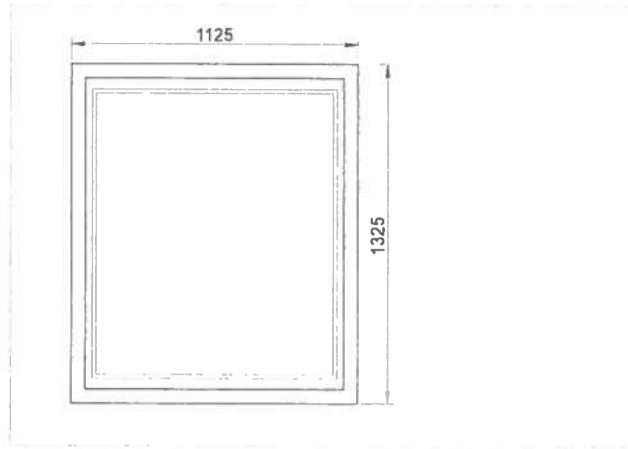

Maximus Networks Ltd Telephone Kiosk

Notes

Drawing Scale: 1:20 @A3

Materials Used:
PPC Steel Frame
PPC Steel Casings
Clear Polycarbonate
8mm Toughened glass
Solar Panel to roof

121 Shaftesbury Avenue, London WC2H 8AD [1:200]