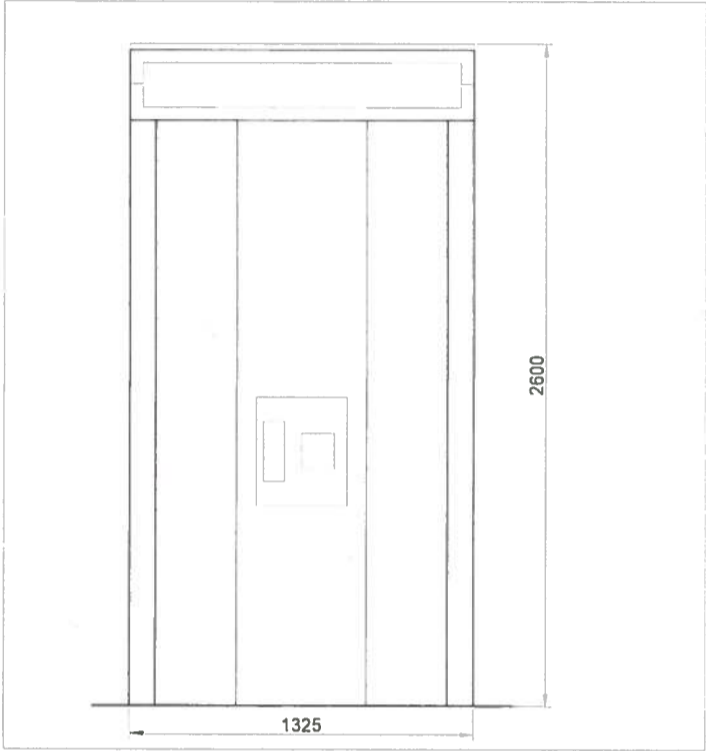

Maximus Networks Ltd Telephone Kiosk

Notes

Drawing Scale: 1:20 @A3

Materials Used:
PPC Steel Frame
PPC Steel Casings
Clear Polycarbonate
8mm Toughened glass
Solar Panel to roof

121 Shaftesbury Avenue, London WC2H 8AD [1:200]