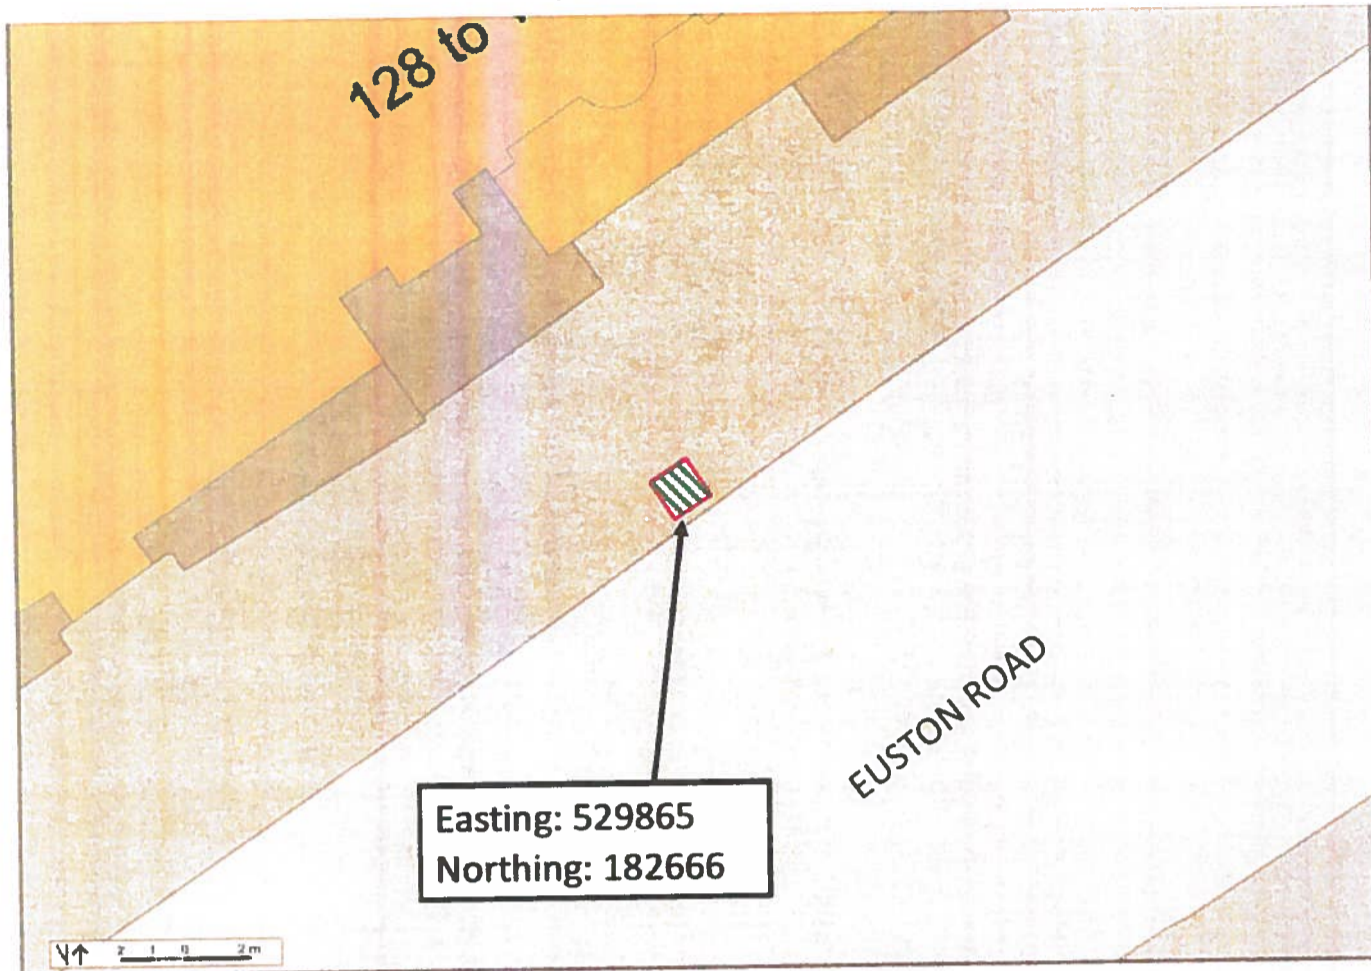

130 Euston Road, London NW1 2AY [1:200]

Easting: 529865
Northing: 182666

Maximus Networks Ltd