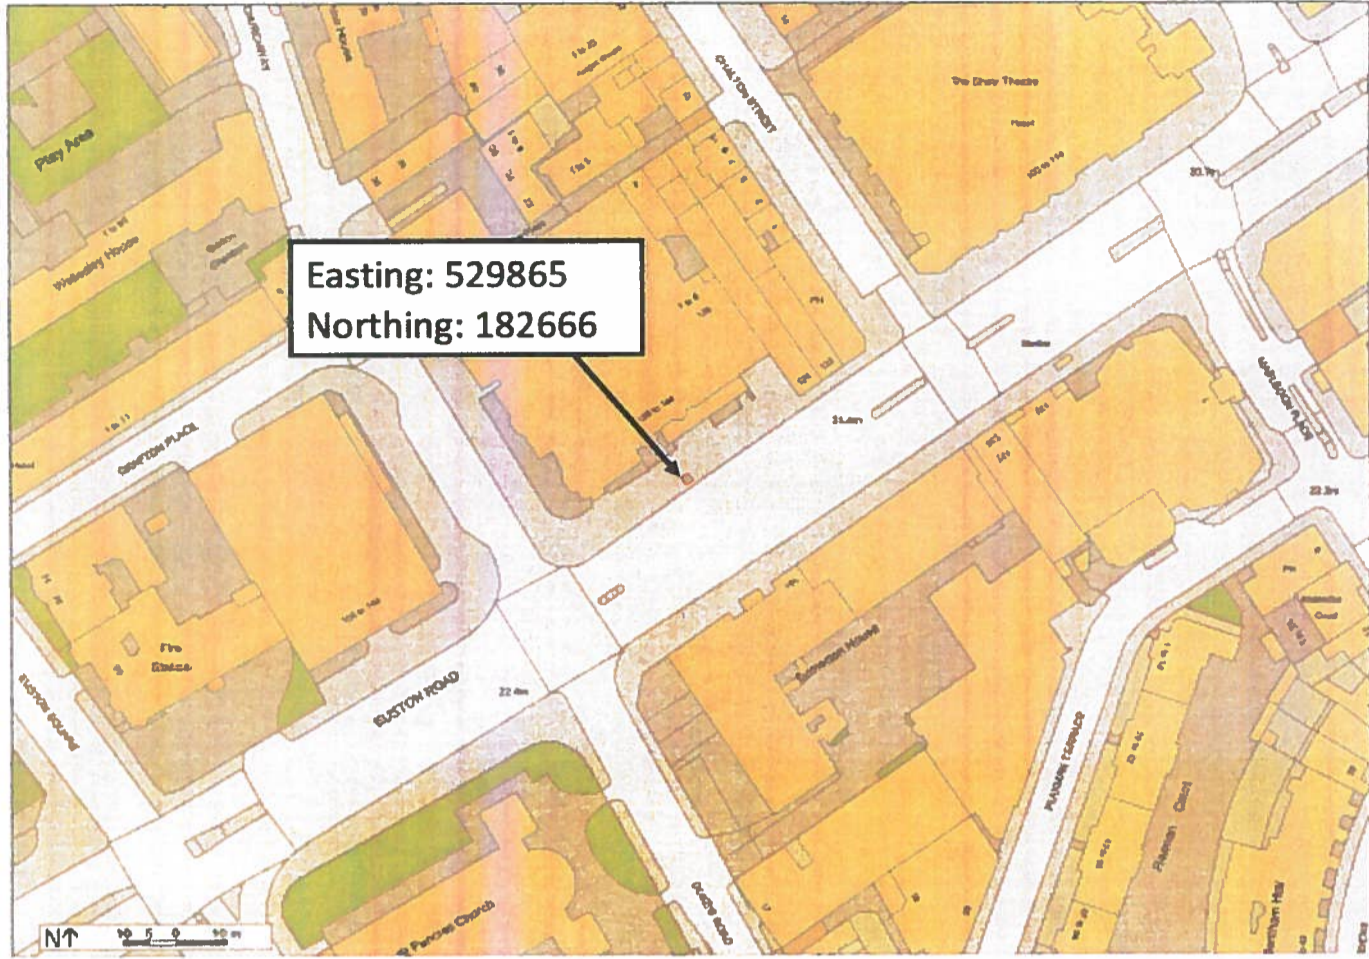

130 Euston Road, London NW1 2AY [1:1250]

Maximus Networks Ltd