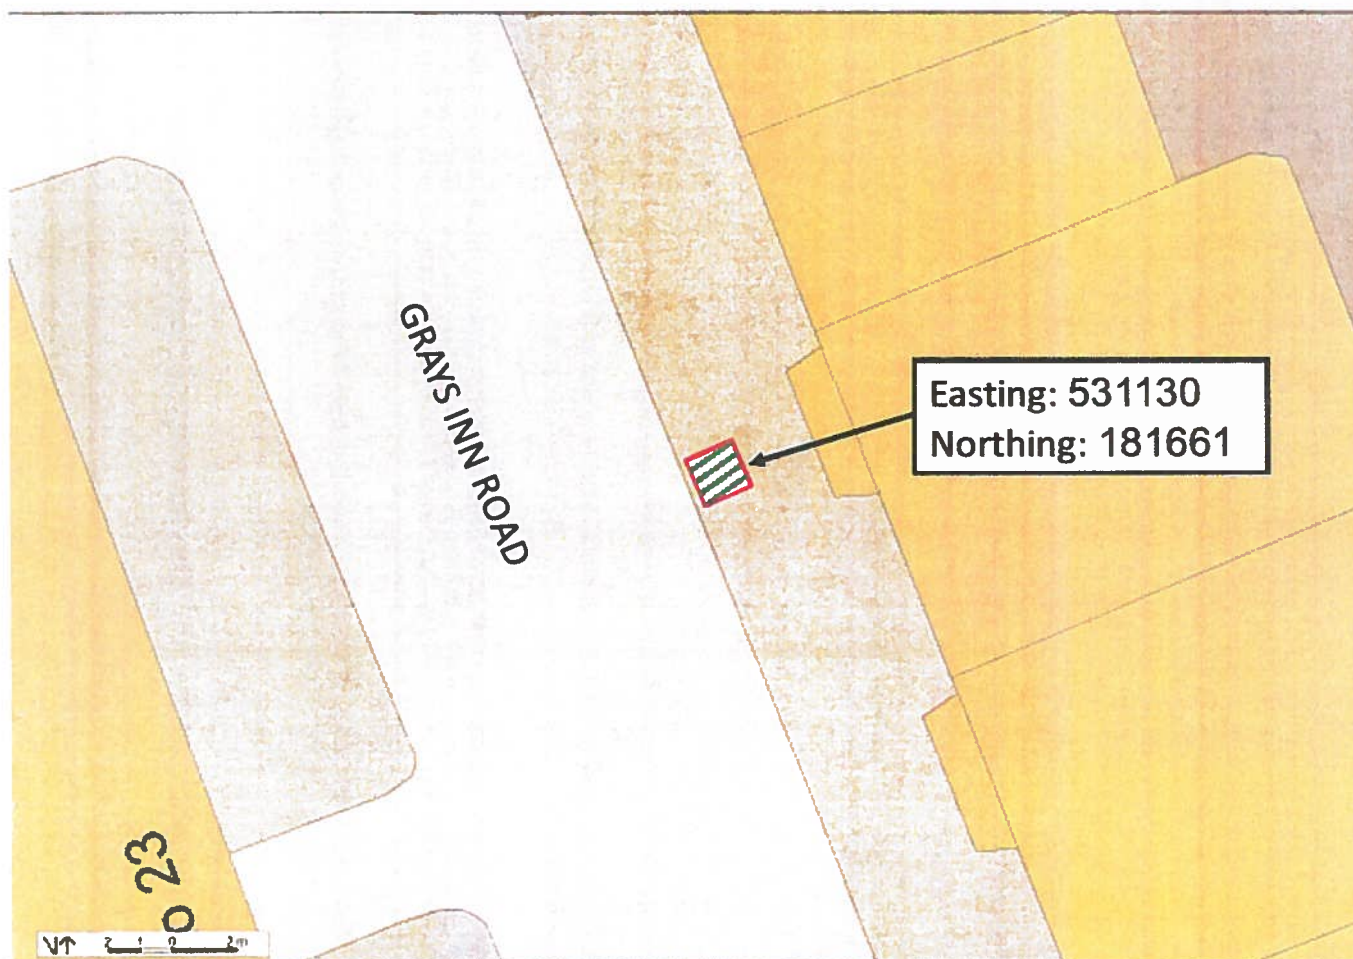

6 Grays Inn Road, London WC1X 8AT [1:200]

Maximus Networks Ltd