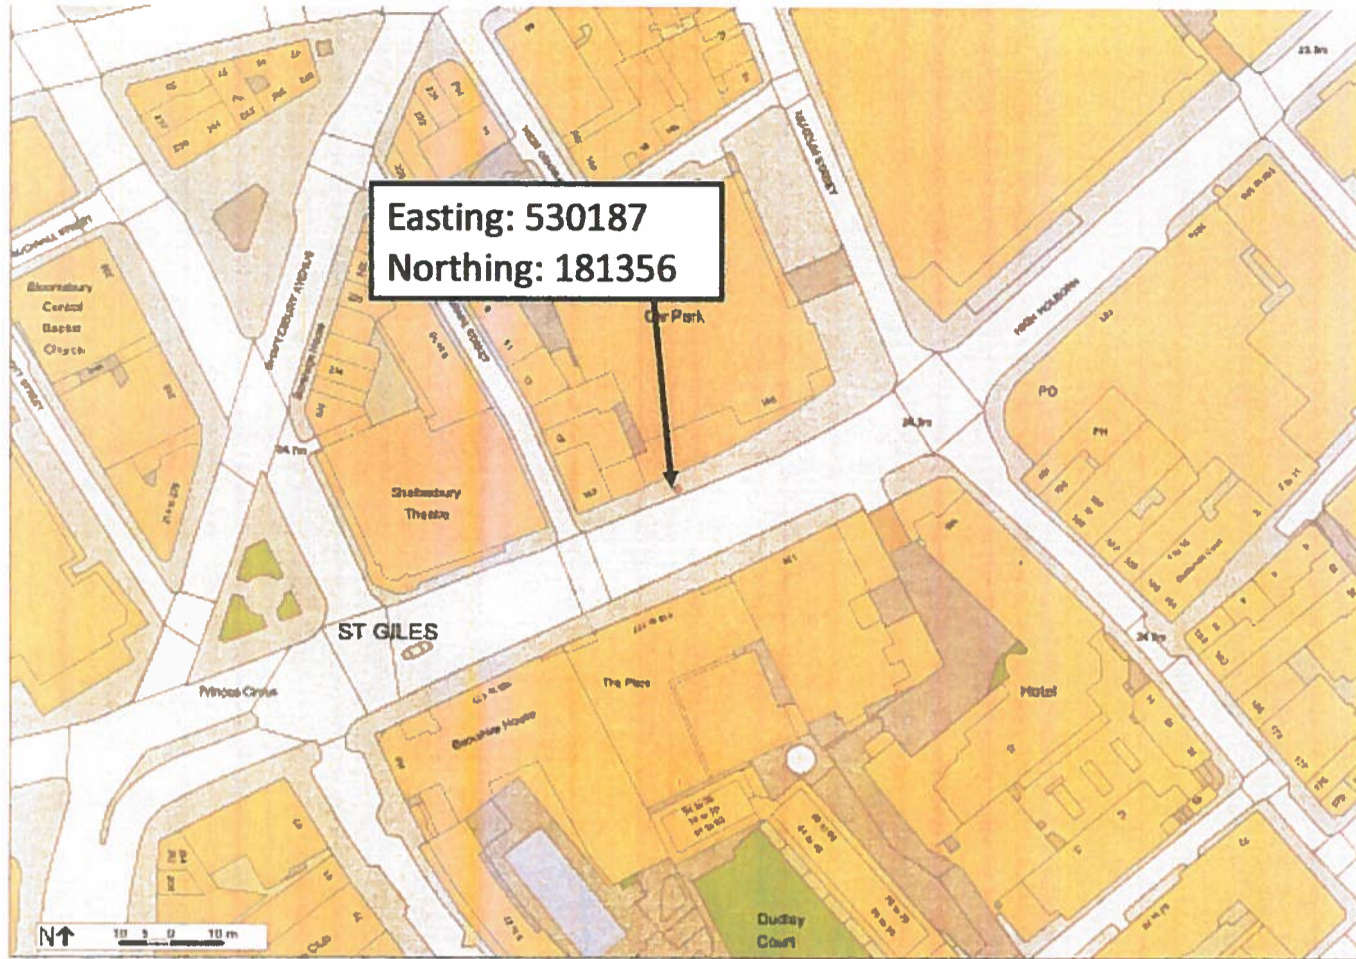

166 High Holborn, London WC1V 6TT [1:1250]

Maximus Networks Ltd