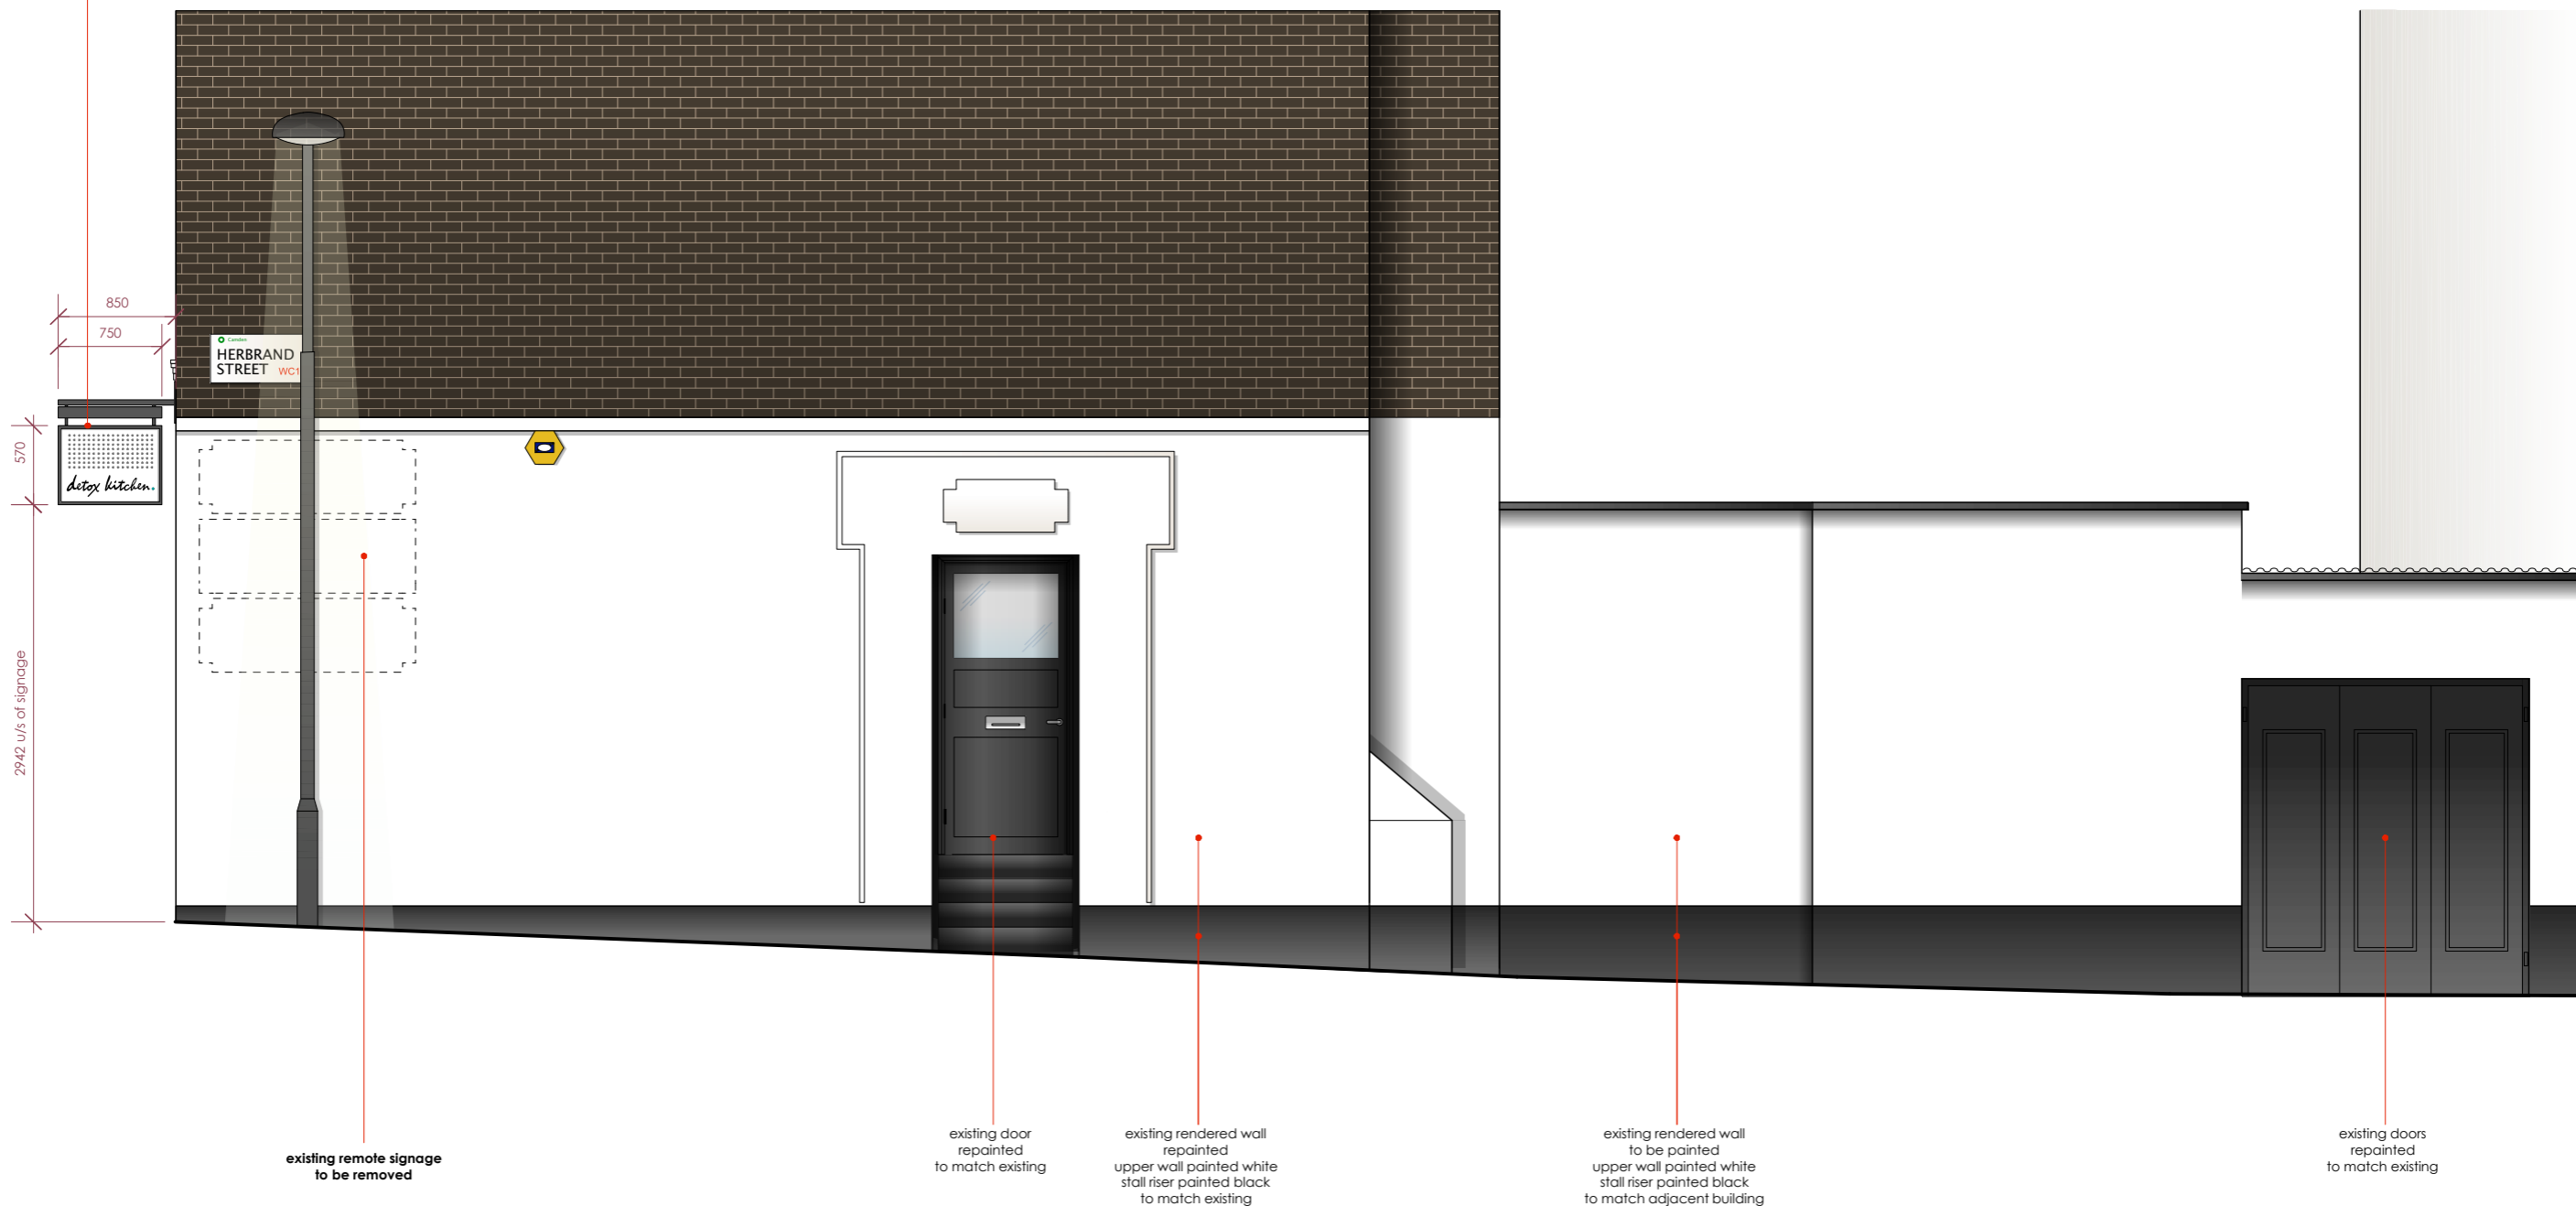

proposed sign B main shopfront projecting sign
 new double sided externally illuminated projecting sign
 750mm wide 570mm high 70d overall
 panel 30mm deep powder coated satin white
 with 20x20mm exterior grade hardwood perimeter
 frame painted satin black
 vinyl black dots pattern applied over
 individual aluminum letters 10mm thick directly bonded to face
 (text finished in black, dot finished in brand colour)
 2no over head light units, portland ref: 'microlux'
 with adjustable fixings on metal bracket all in black satin finish

proposed
SIDE SHOPFRONT ELEVATION BB

Tannerdesign

Detox Kitchen London

proposed
side shopfront elevation

Revision B 27th February 2017

P12

Planning Drawings