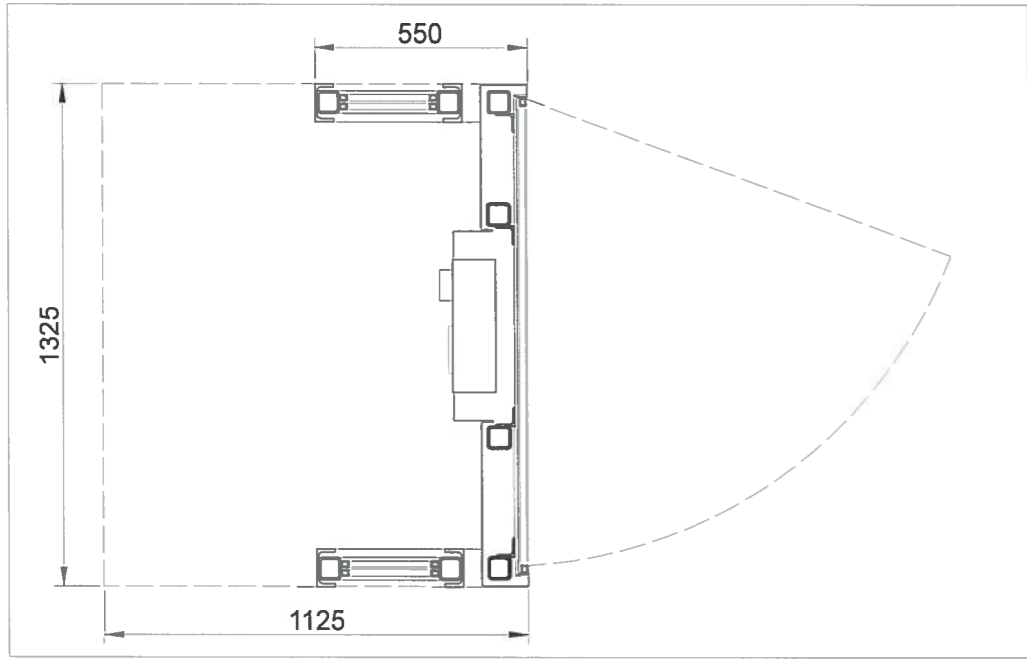

Maximus Networks Ltd Telephone Kiosk

Notes

Drawing Scale: 1:20 @A3

- Materials Used:
- PPC Steel Frame
 - PPC Steel Casings
 - Clear Polycarbonate
 - 8mm Toughened glass
 - Solar Panel to roof