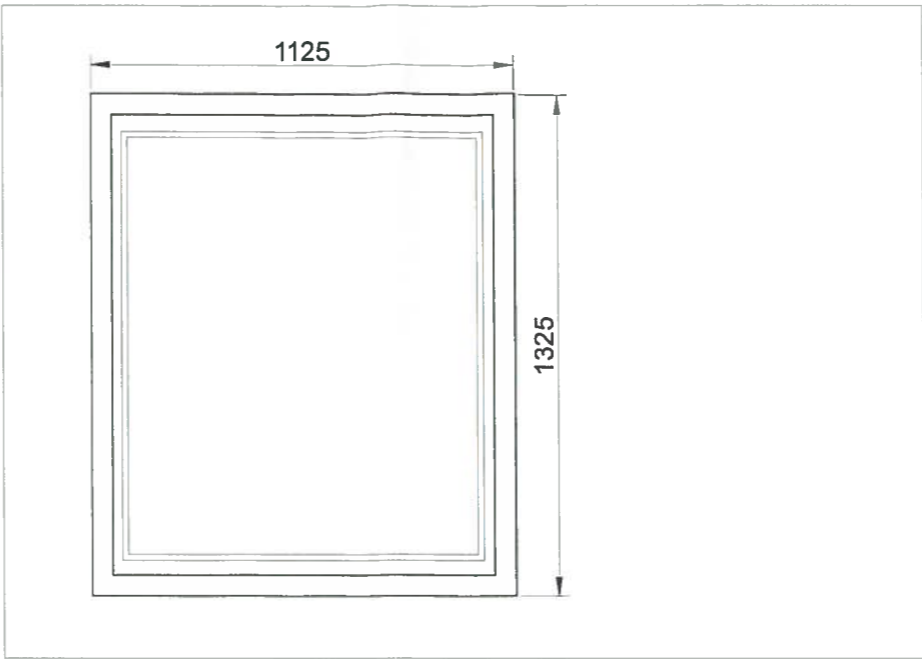

Maximus Networks Ltd Telephone Kiosk

Notes

Drawing Scale: 1:20 @A3

- Materials Used:
- PPC Steel Frame
 - PPC Steel Casings
 - Clear Polycarbonate
 - 8mm Toughened glass
 - Solar Panel to roof