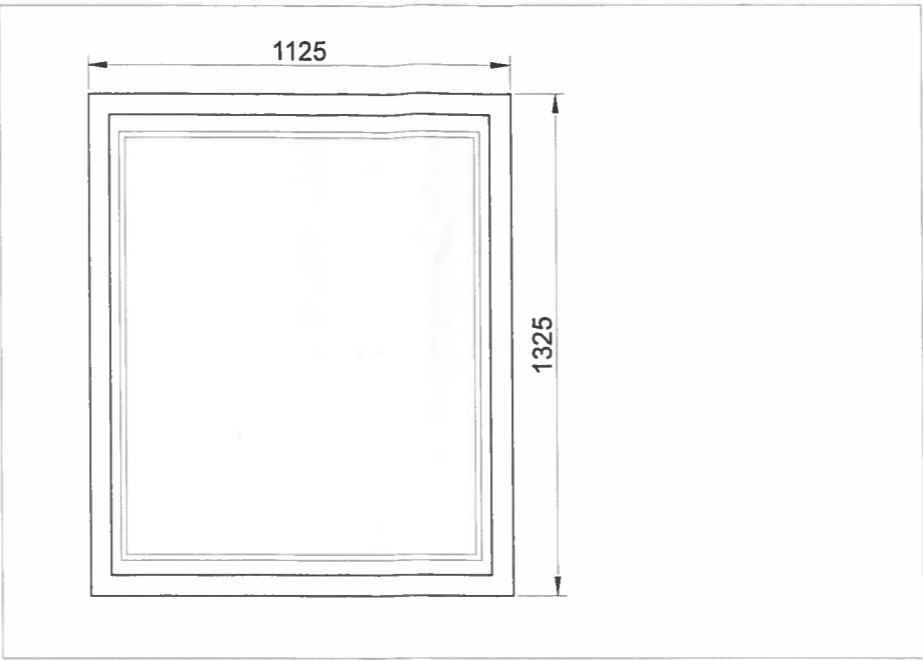

Maximus Networks Ltd Telephone Kiosk

Notes

Drawing Scale: 1:20 @A3

- Materials Used:
- PPC Steel Frame
 - PPC Steel Casings
 - Clear Polycarbonate
 - 8mm Toughened glass
 - Solar Panel to roof