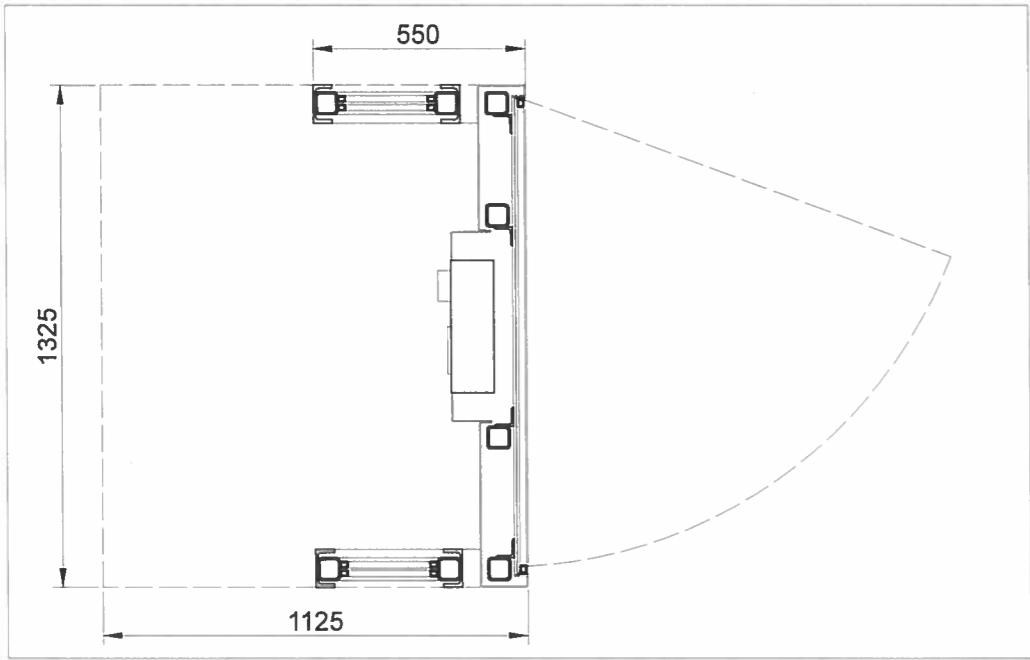

Maximus Networks Ltd Telephone Kiosk

Notes

Drawing Scale: 1:20 @A3

- Materials Used:
- PPC Steel Frame
 - PPC Steel Casings
 - Clear Polycarbonate
 - 8mm Toughened glass
 - Solar Panel to roof