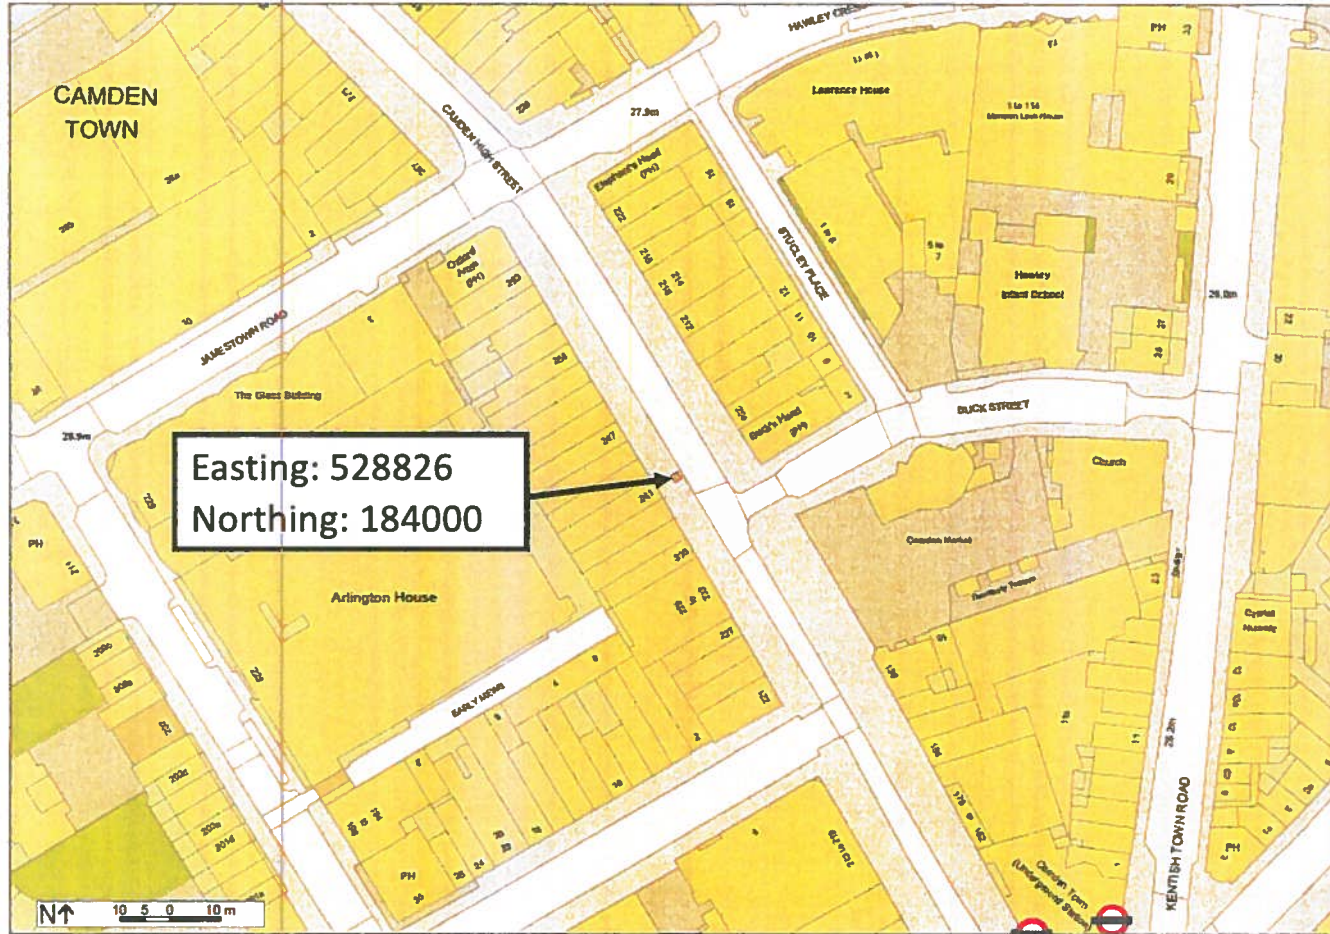

241 Camden High Street, London NW1 7BU [1:1250]

Maximus Networks Ltd