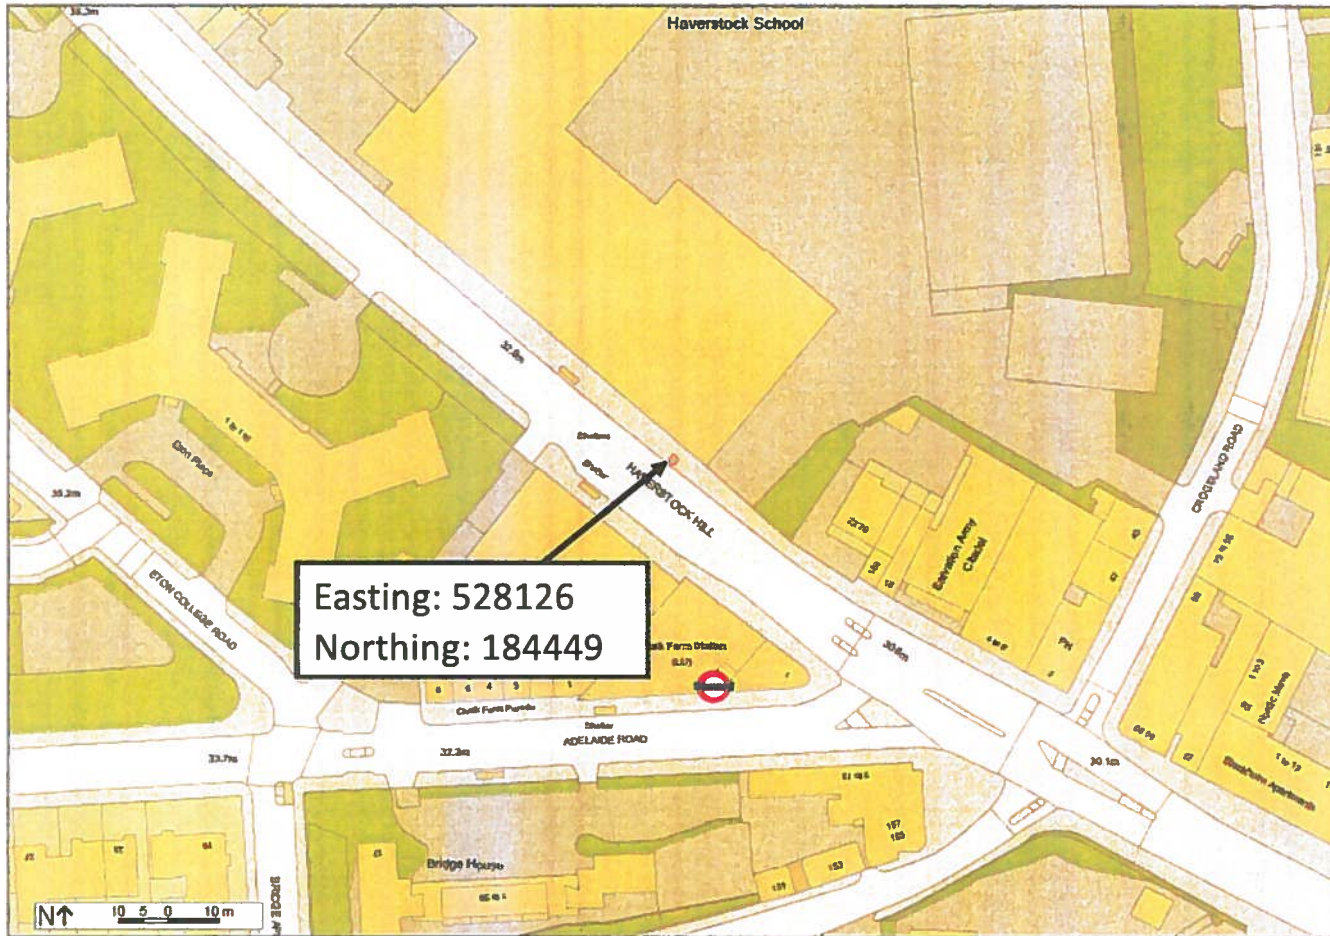

adjacent 24 Haverstock Hill, London NW3 2BQ [1:1250]

Maximus Networks Ltd