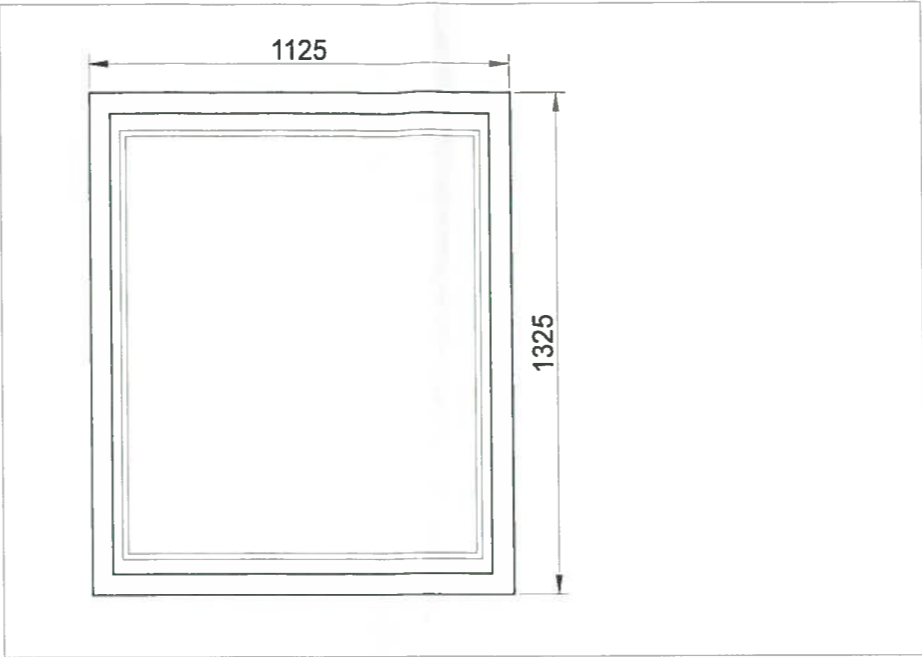

Maximus Networks Ltd Telephone Kiosk

Notes

Drawing Scale: 1:20 @A3

Materials Used:
PPC Steel Frame
PPC Steel Casings
Clear Polycarbonate
8mm Toughened glass
Solar Panel to roof