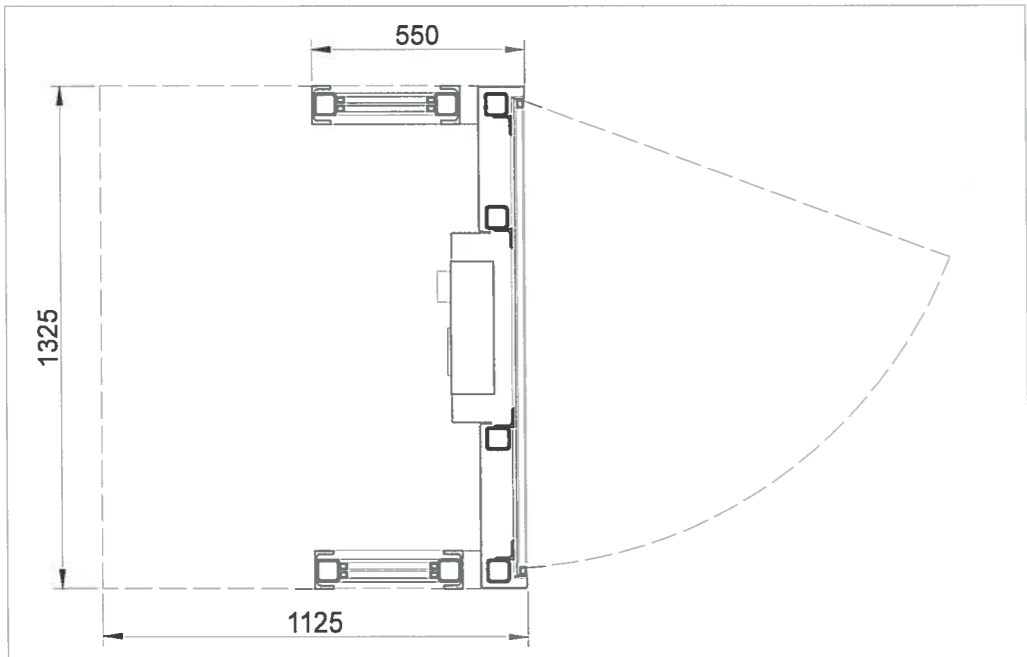

Maximus Networks Ltd Telephone Kiosk

Notes

Drawing Scale: 1:20 @A3

Materials Used:
PPC Steel Frame
PPC Steel Casings
Clear Polycarbonate
8mm Toughened glass
Solar Panel to roof