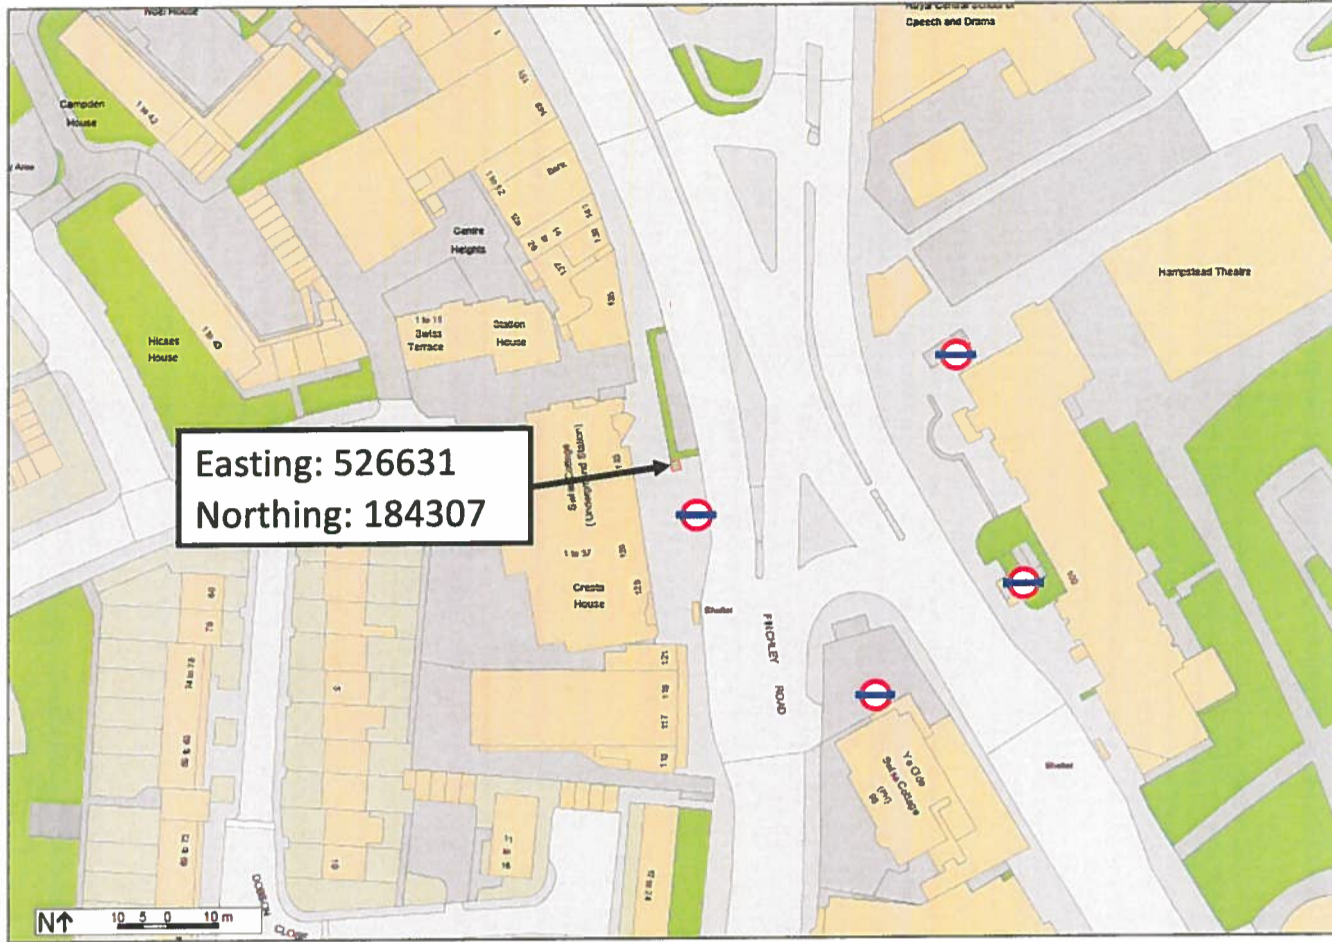

131 Finchley Road, London NW3 6HY [1:1250]

Maximus Networks Ltd