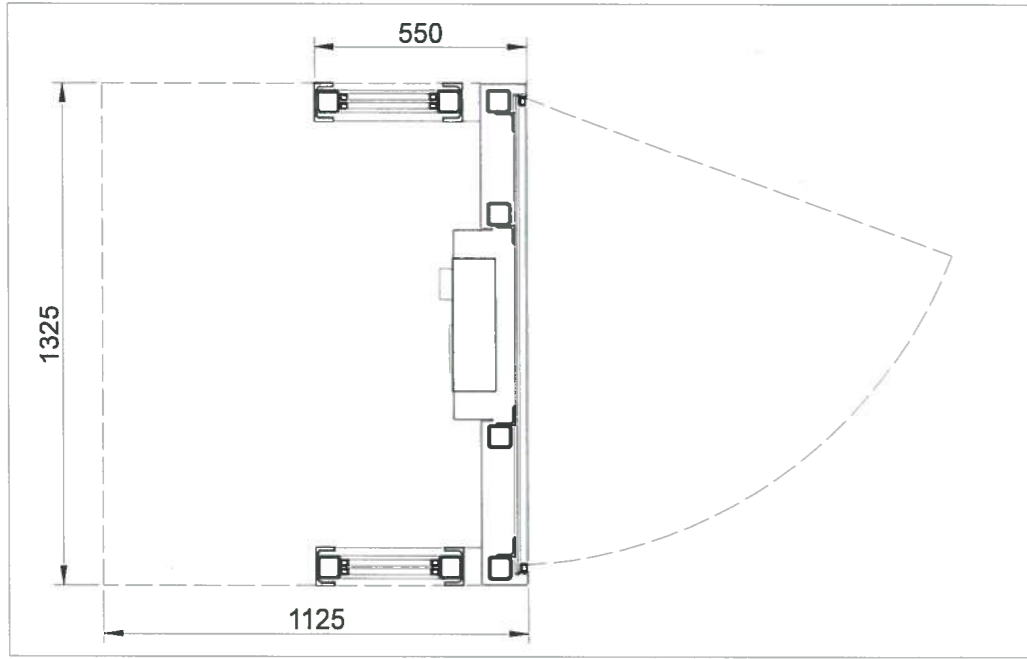

Maximus Networks Ltd Telephone Kiosk

Notes

Drawing Scale: 1:20 @A3

- Materials Used:
- PPC Steel Frame
 - PPC Steel Casings
 - Clear Polycarbonate
 - 8mm Toughened glass
 - Solar Panel to roof