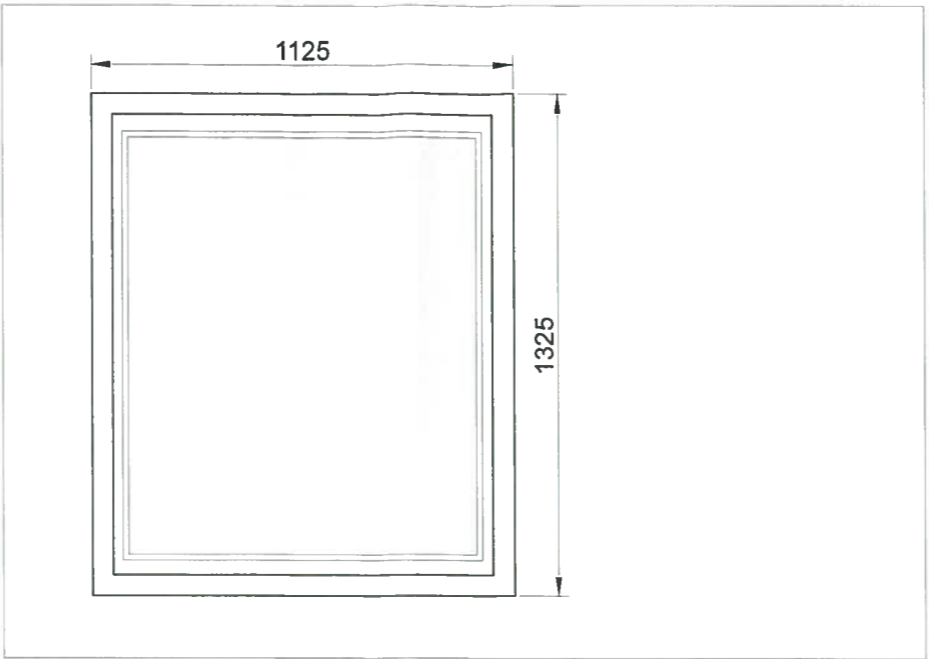

Maximus Networks Ltd Telephone Kiosk

Notes

Drawing Scale: 1:20 @A3

- Materials Used:
- PPC Steel Frame
 - PPC Steel Casings
 - Clear Polycarbonate
 - 8mm Toughened glass
 - Solar Panel to roof