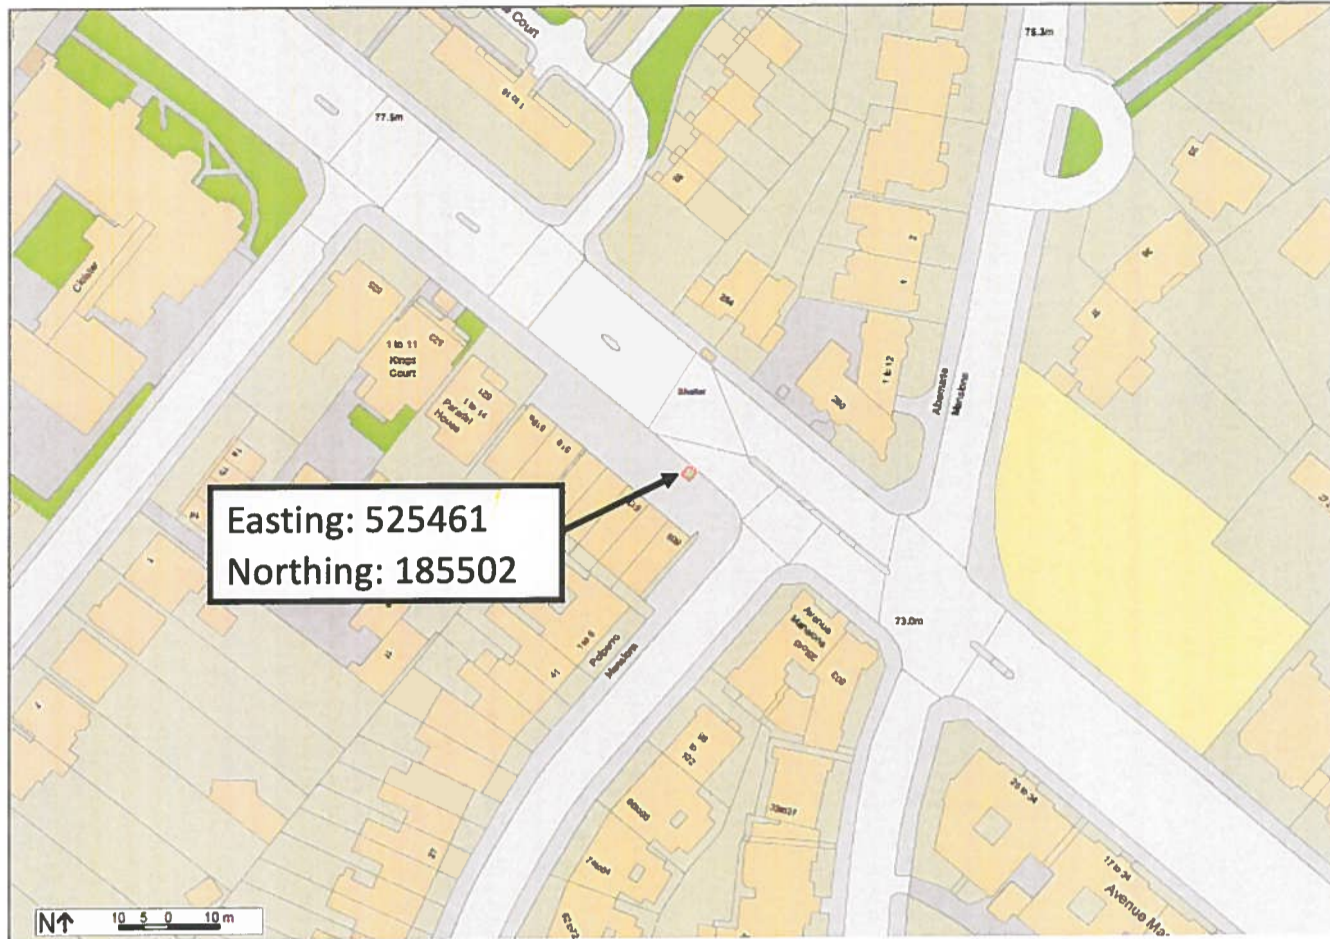

511 Finchley Road, London NW3 7BB [1:1250]

Maximus Networks Ltd