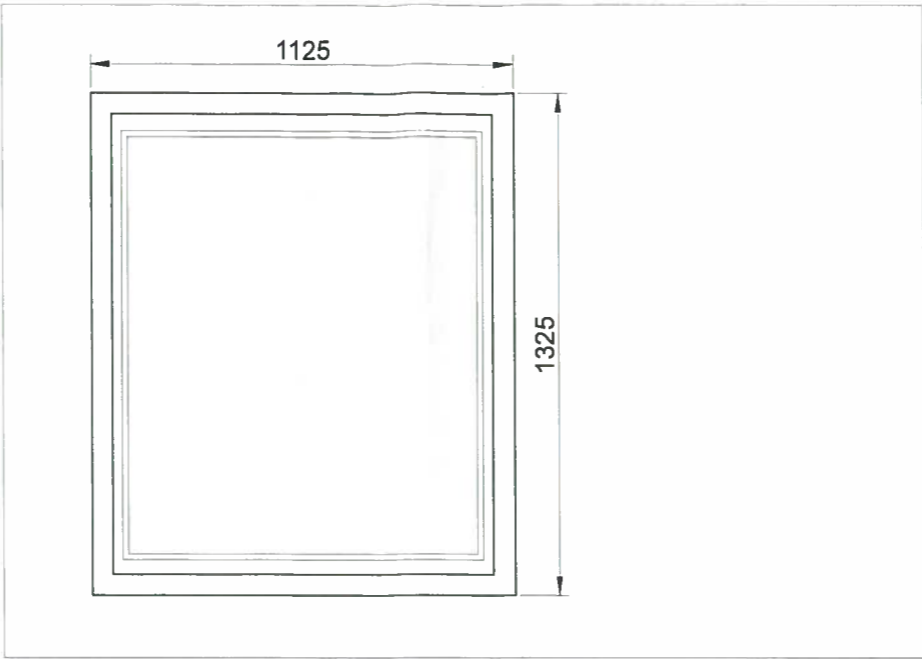

Maximus Networks Ltd Telephone Kiosk

Notes
Drawing Scale: 1:20 @ A3

Materials Used:
PPC Steel Frame
PPC Steel Casings
Clear Polycarbonate
8mm Toughened glass
Solar Panel to roof