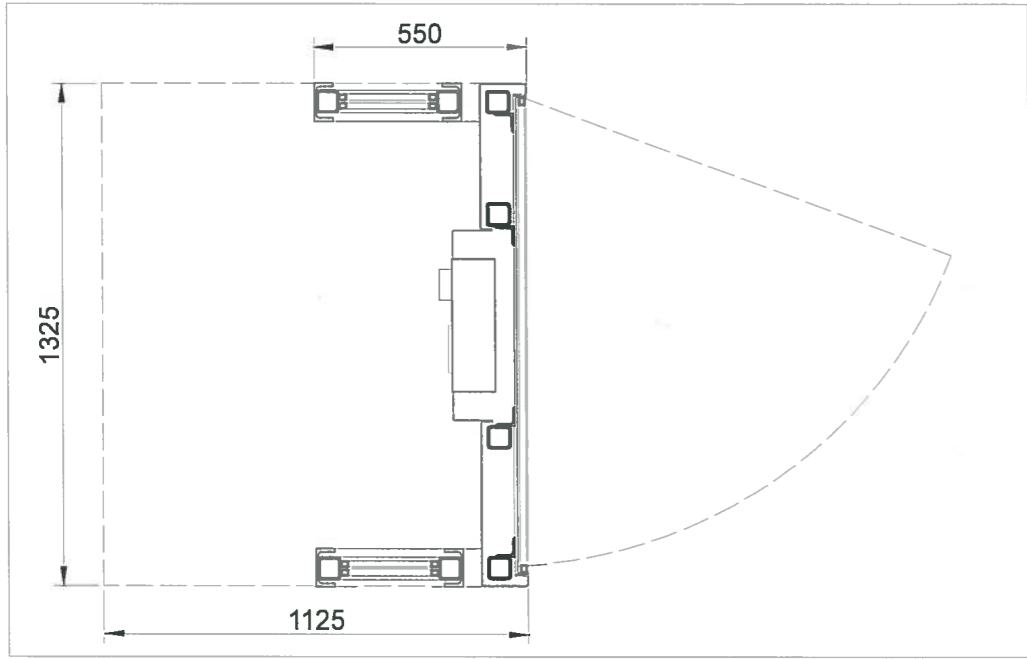

Maximus Networks Ltd Telephone Kiosk

Notes
Drawing Scale: 1:20 @ A3

Materials Used:
PPC Steel Frame
PPC Steel Casings
Clear Polycarbonate
8mm Toughened glass
Solar Panel to roof