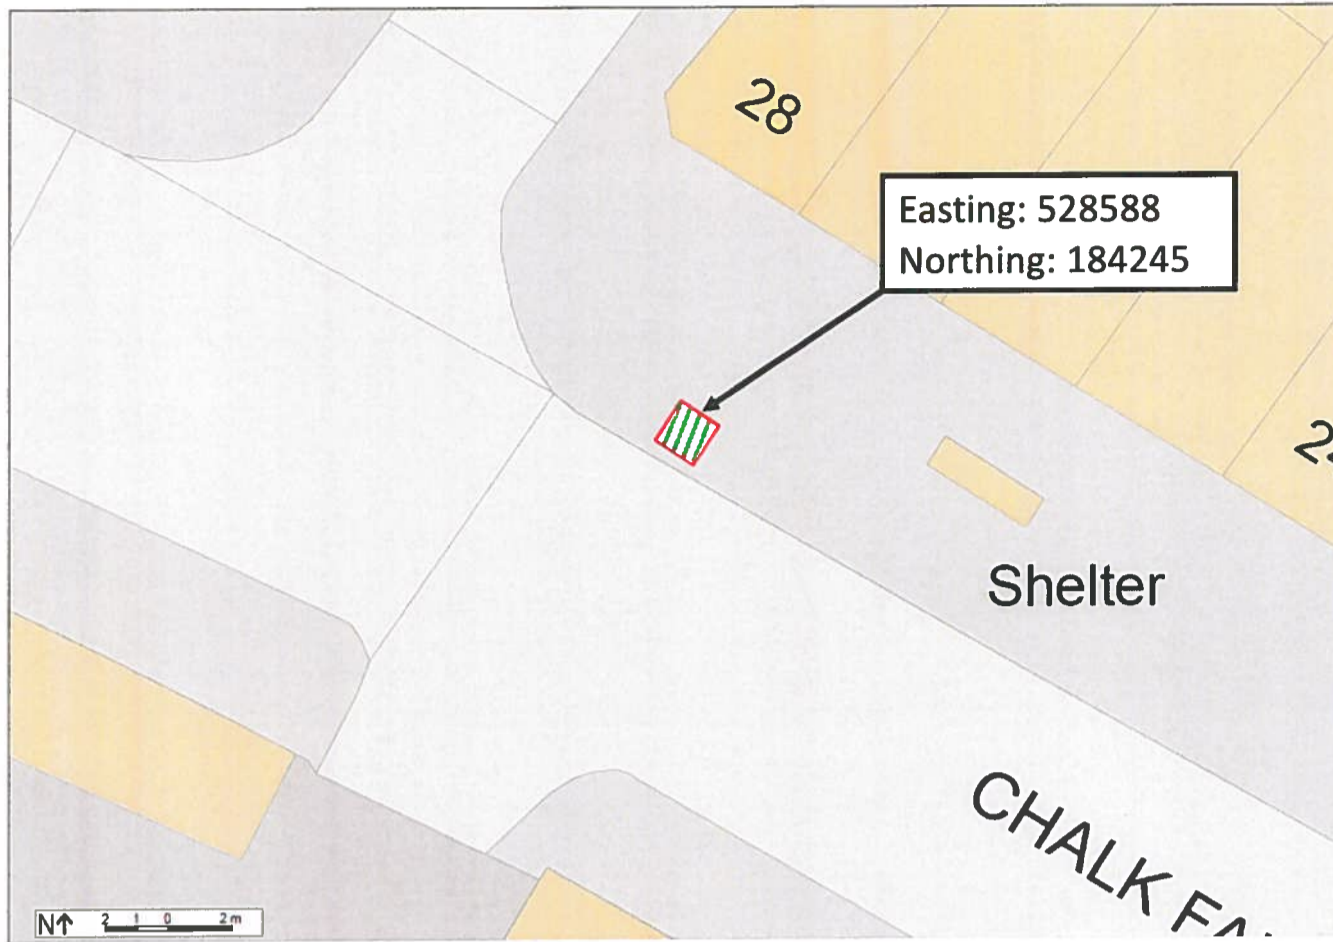

27-28 Chalk Farm Road, London NW1 8AG [1:200]

Maximus Networks Ltd