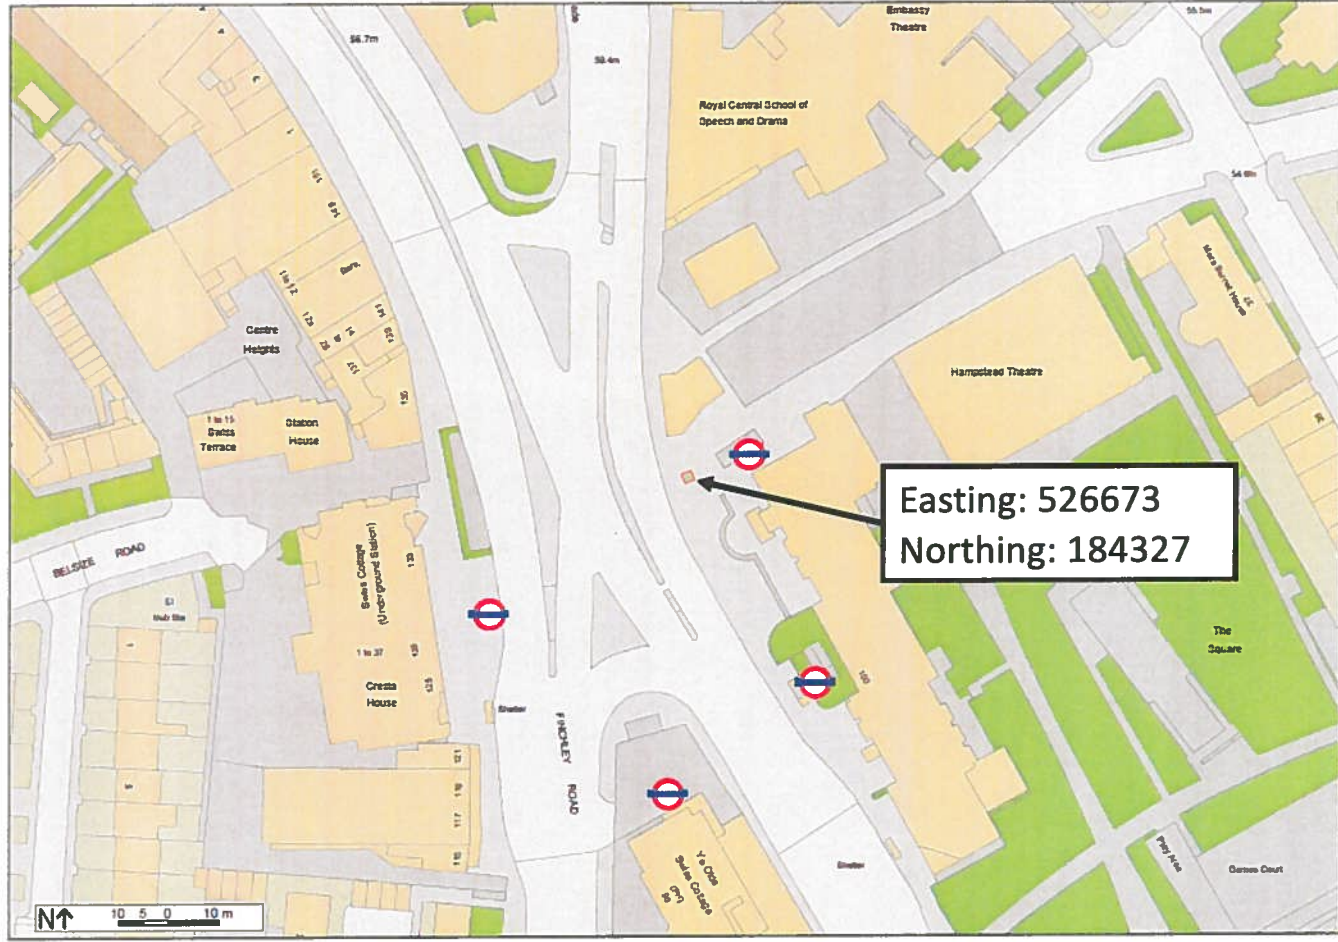

100 Avenue Road, London NW3 3HF [1:1250]

Maximus Networks Ltd