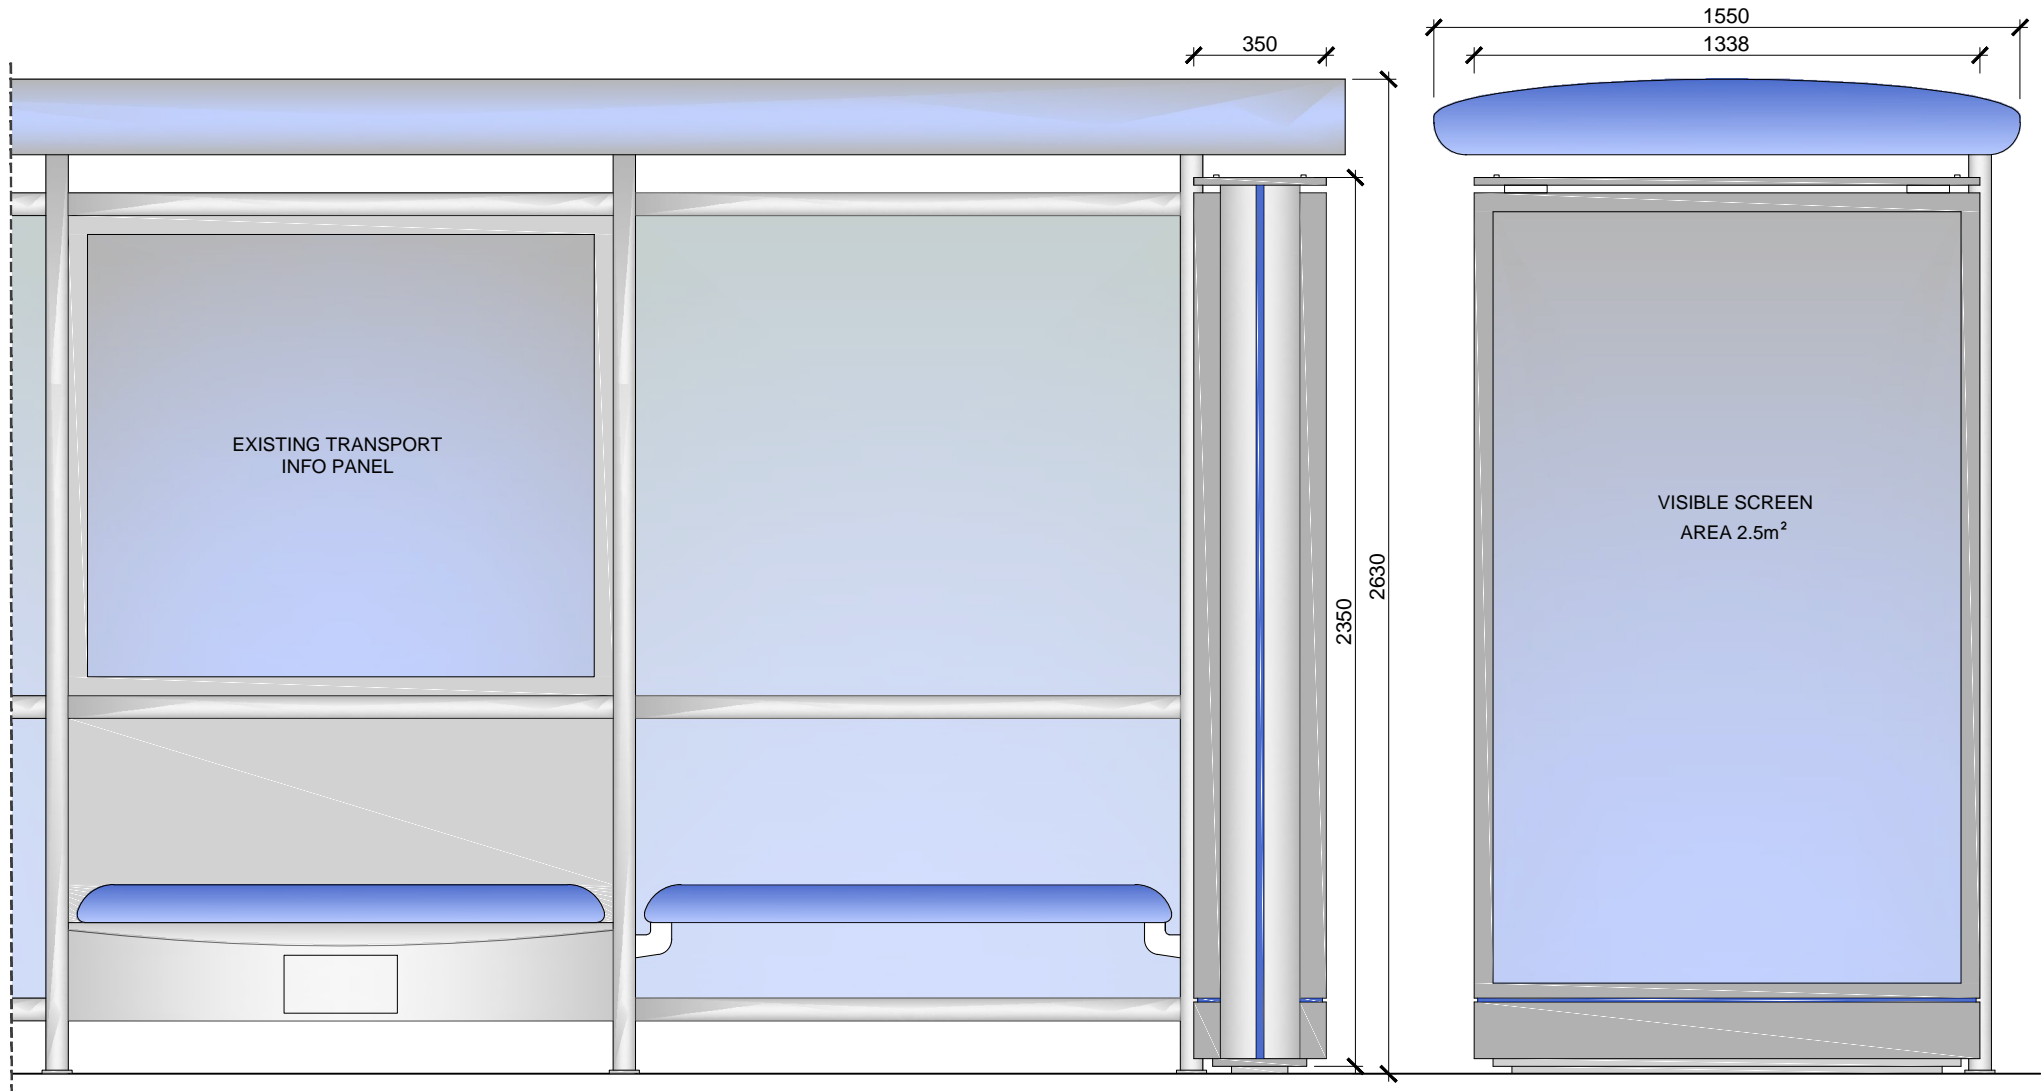

SITE ADDRESS

269-271 Eversholt Street, London, NW1 2JA

Junction with Crowndale Road

Furniture Index: CAM00056AB

Easting/Northing: 529216/183343

SCALE BAR [1:20 @ A4]