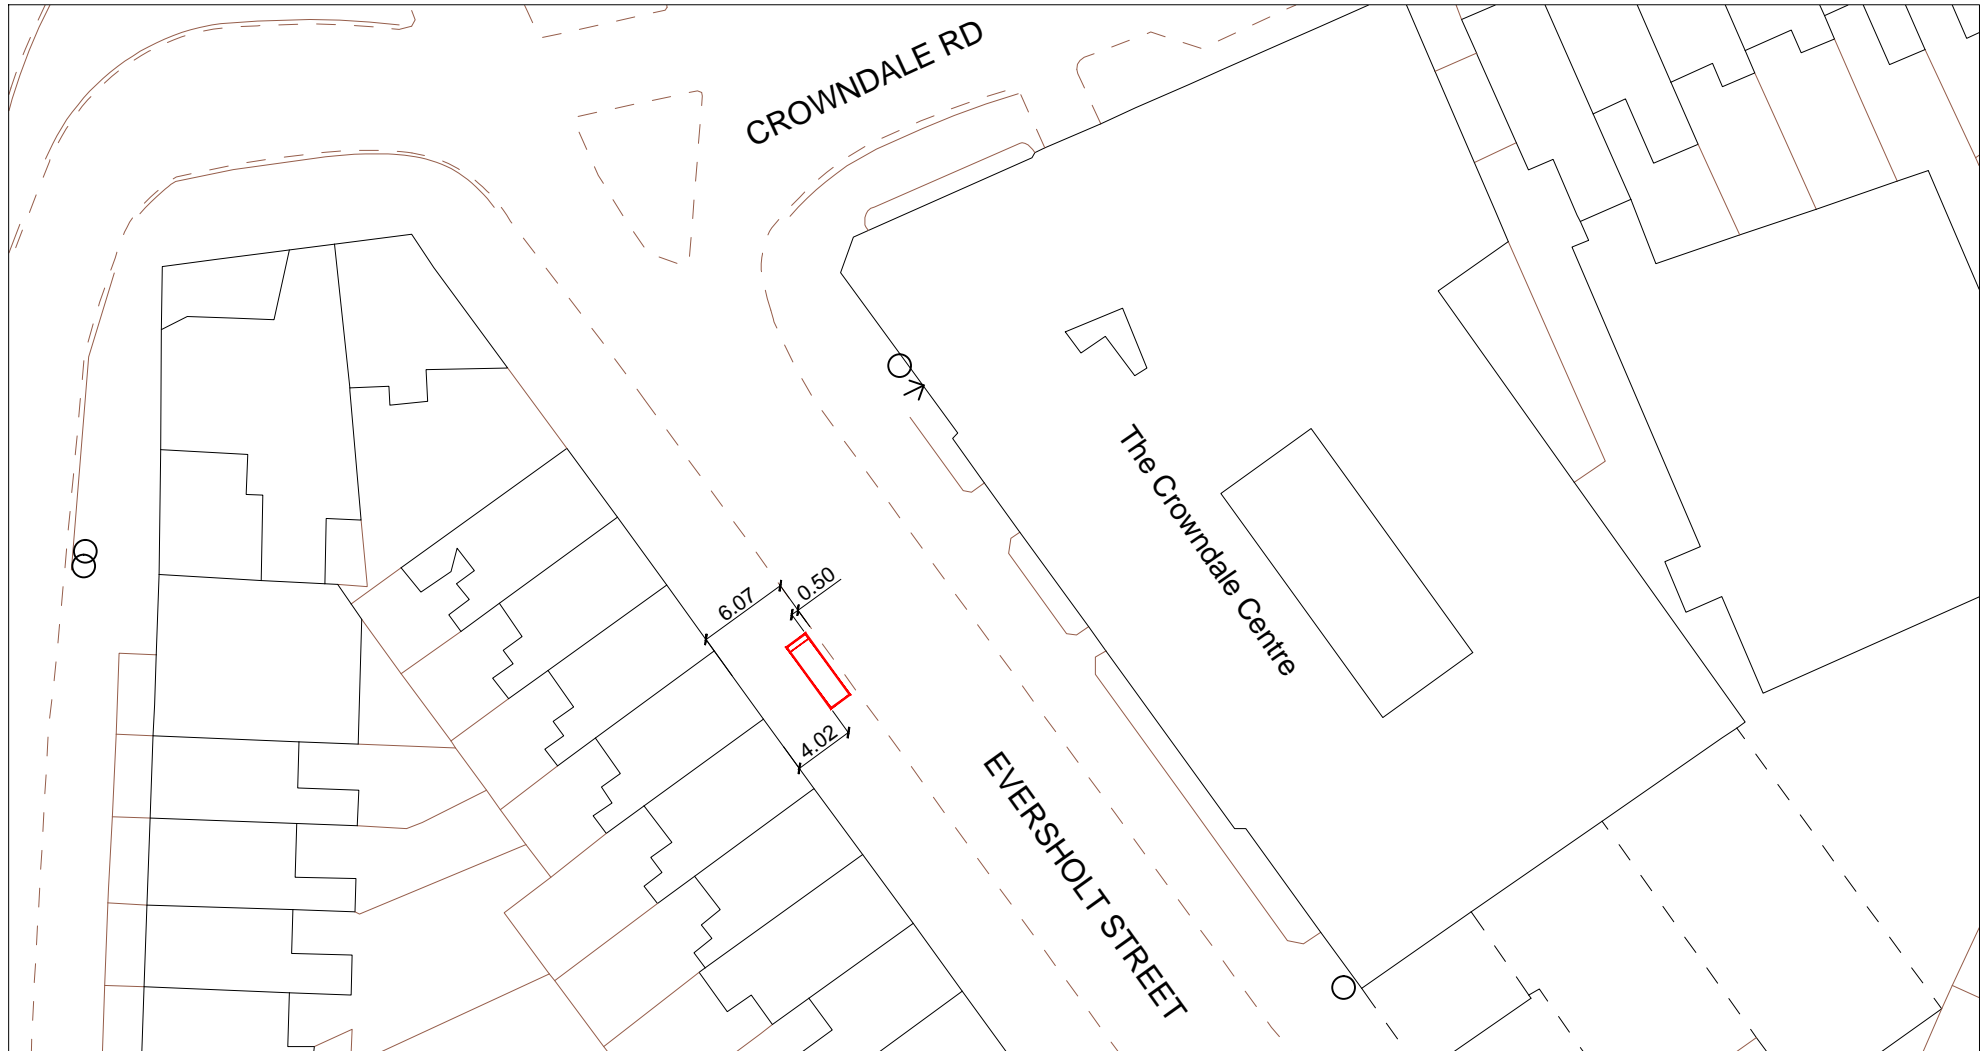

SITE ADDRESS

269-271 Eversholt Street, London, NW1 2JA

Junction with Crowndale Road

Furniture Index: CAM00056AB

Easting/Northing: 529216/183343

SCALE BAR [1:1250 @ A4]

SITE ADDRESS

269-271 Eversholt Street, London, NW1 2JA

Junction with Crowndale Road

Furniture Index: CAM00056AB

Easting/Northing: 529216/183343

SCALE BAR [1:500 @ A4]

SITE ADDRESS

269-271 Eversholt Street, London, NW1 2JA
Junction with Crowndale Road
Furniture Index: CAM00056AB
Easting/Northing: 529216/183343

PROPOSED ADVERTISING DISPLAY

The proposed advertising panel will comprise a double sided freestanding digital display unit at one end of the bus shelter. This will be viewed as an integral part of the existing shelter design.

SITE ADDRESS

269-271 Eversholt Street, London, NW1 2JA

Junction with Crowndale Road

Furniture Index: CAM00056AB

Easting/Northing: 529216/183343

SCALE BAR [1:20 @ A4]