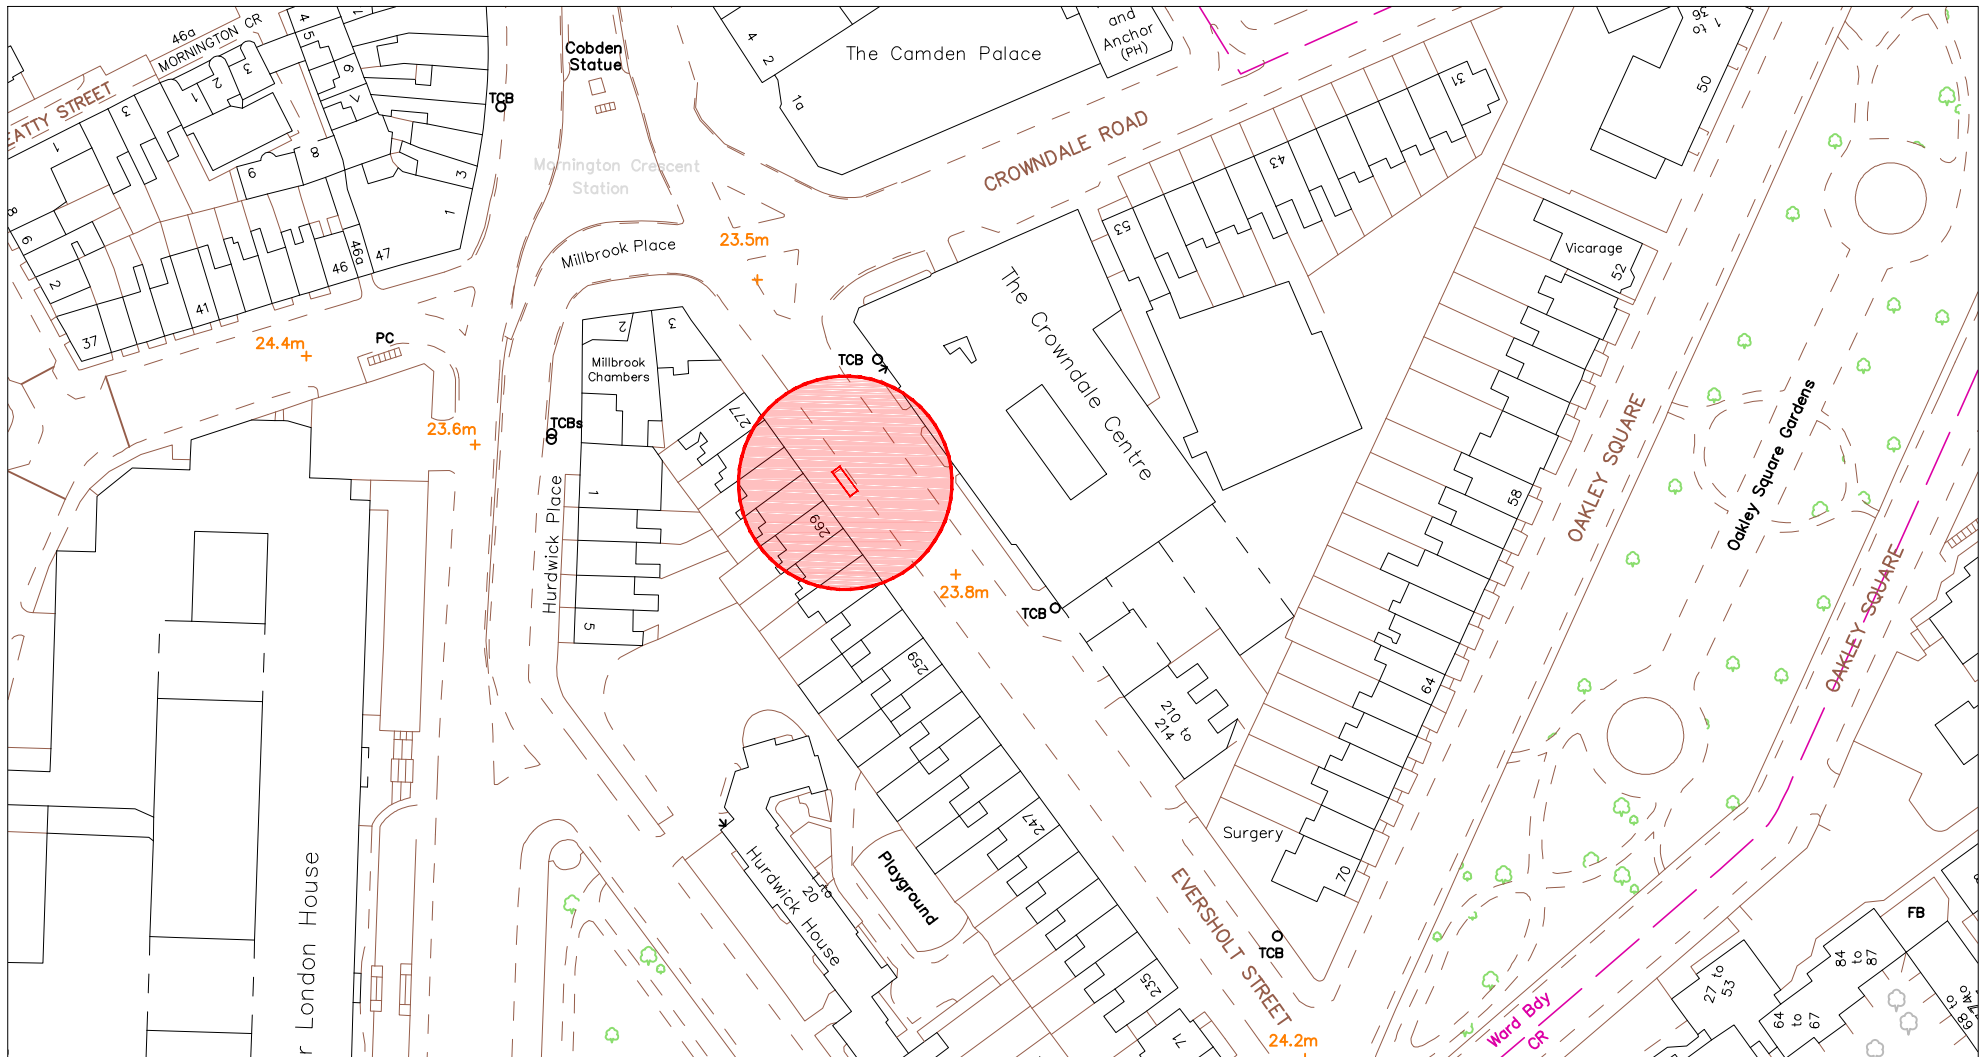

SITE ADDRESS

269-271 Eversholt Street, London, NW1 2JA

Junction with Crowndale Road

Furniture Index: CAM00056AB

Easting/Northing: 529216/183343

SCALE BAR [1:1250 @ A4]

SITE ADDRESS

269-271 Eversholt Street, London, NW1 2JA

Junction with Crowndale Road

Furniture Index: CAM00056AB

Easting/Northing: 529216/183343

SCALE BAR [1:500 @ A4]

SITE ADDRESS

269-271 Eversholt Street, London, NW1 2JA
Junction with Crowndale Road
Furniture Index: CAM00056AB
Easting/Northing: 529216/183343

PROPOSED ADVERTISING DISPLAY

The proposed advertising panel will comprise a double sided freestanding digital display unit at one end of the bus shelter. This will be viewed as an integral part of the existing shelter design.

SITE ADDRESS

269-271 Eversholt Street, London, NW1 2JA

Junction with Crowndale Road

Furniture Index: CAM00056AB

Easting/Northing: 529216/183343

SCALE BAR [1:20 @ A4]