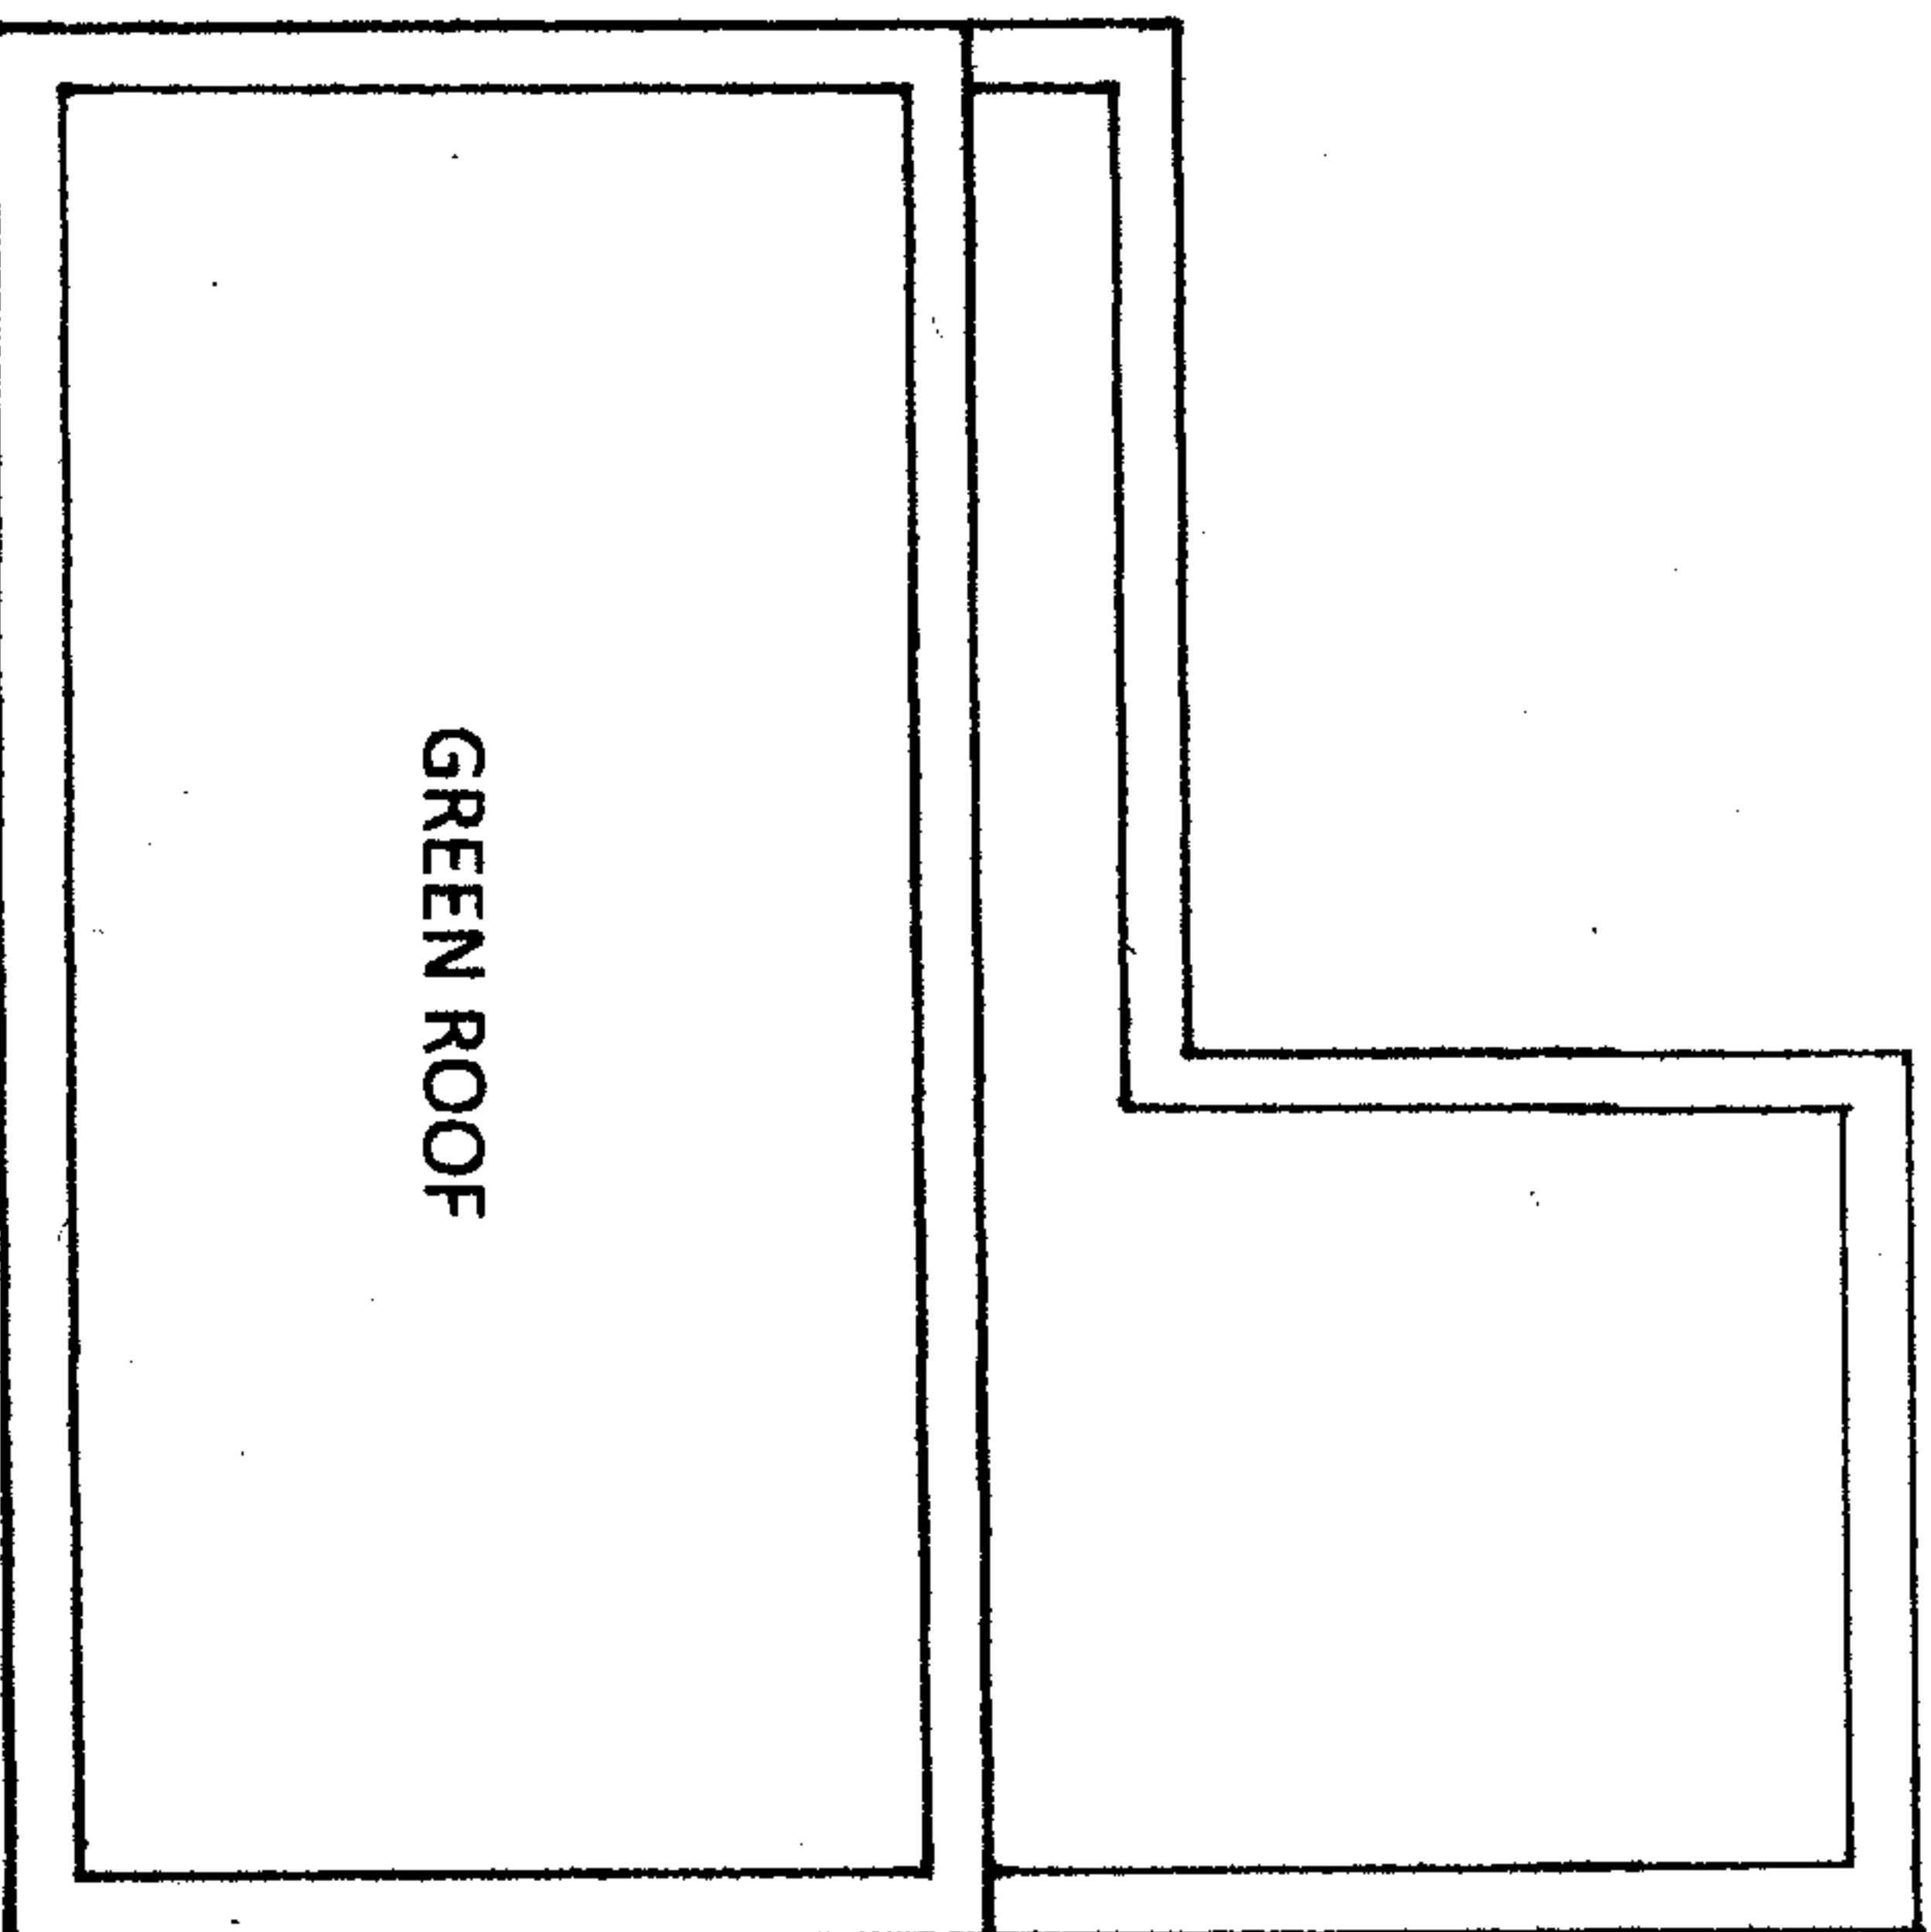

SECOND FLOOR PLAN

ROOF PLAN

A P T		Architecture, Planning, Technology		Project		MURRAY MEWS CAMDEN		Drawn		MW		Chkd		CG		App					
APT Partnership 7 Montagu Mews London W1H 2EE Telephone 020-3686 0762 Email chris.ap@bhinternet.com		Proposed Second Floor and Roof Plans		Title		PROPOSED SECOND FLOOR and ROOF PLANS		Date		Nov 2016		Scale @ A4		1:100		Drawing No		MNJ 102			
																		Rev		B	