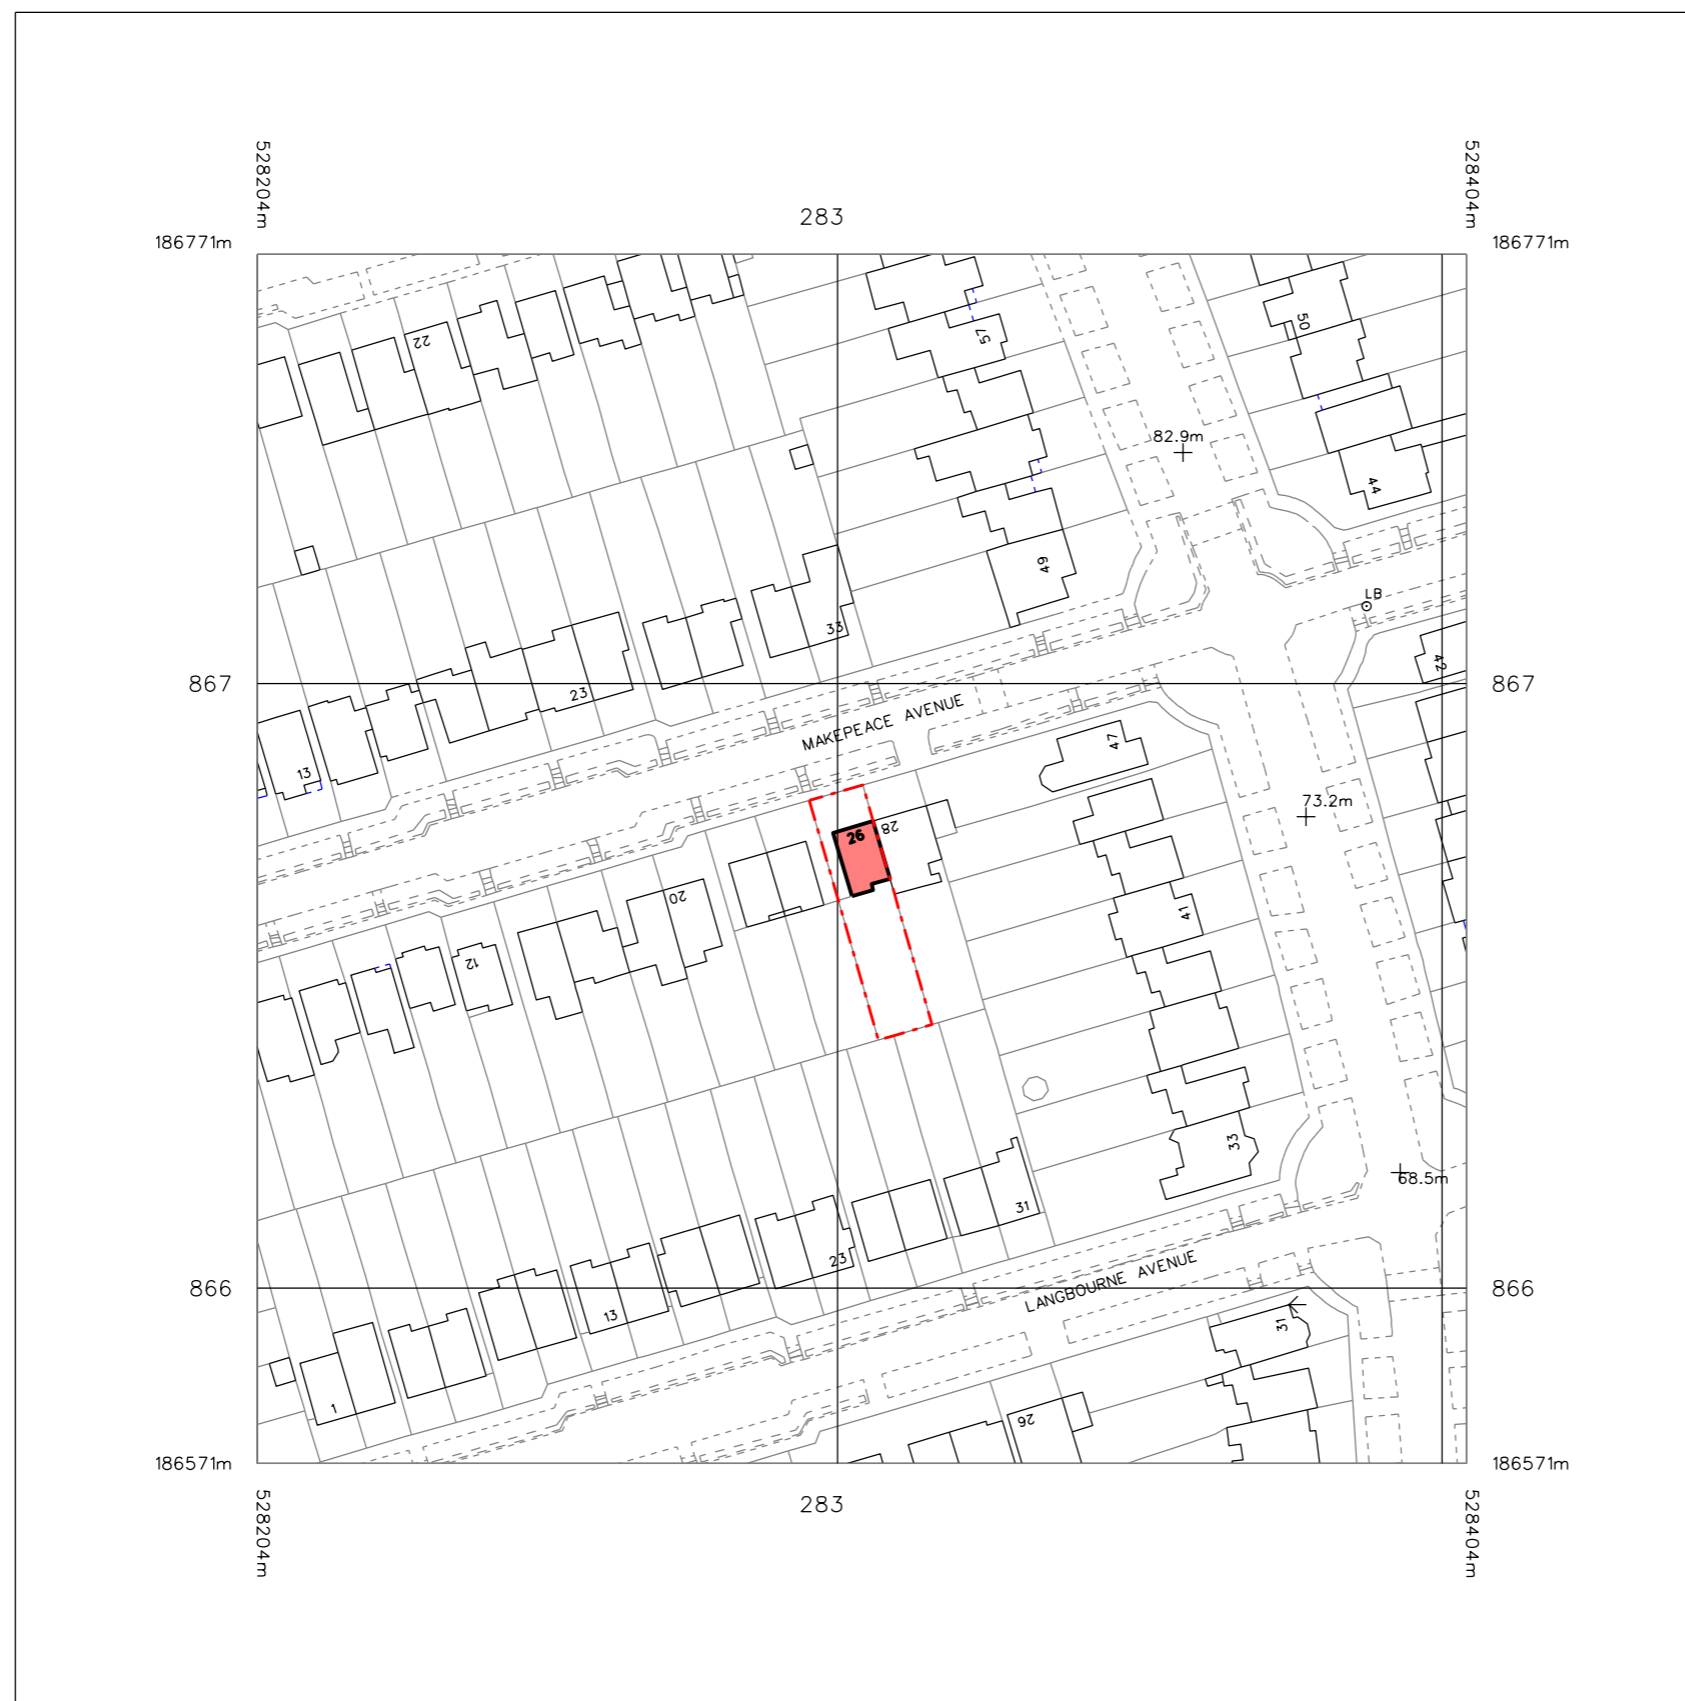

DO NOT SCALE FROM THIS DRAWING.
ALL DIMENSIONS TO BE CHECKED ON SITE.
COPYRIGHT RESERVED.

Property Boundary

REVISIONS

SCALE	DATE	DRAWN	CHECKED
1:1250	10-02-17	RRF	LZ

PROJECT

26 MAKEPEACE AVENUE

DRAWING

LOCATION PLAN