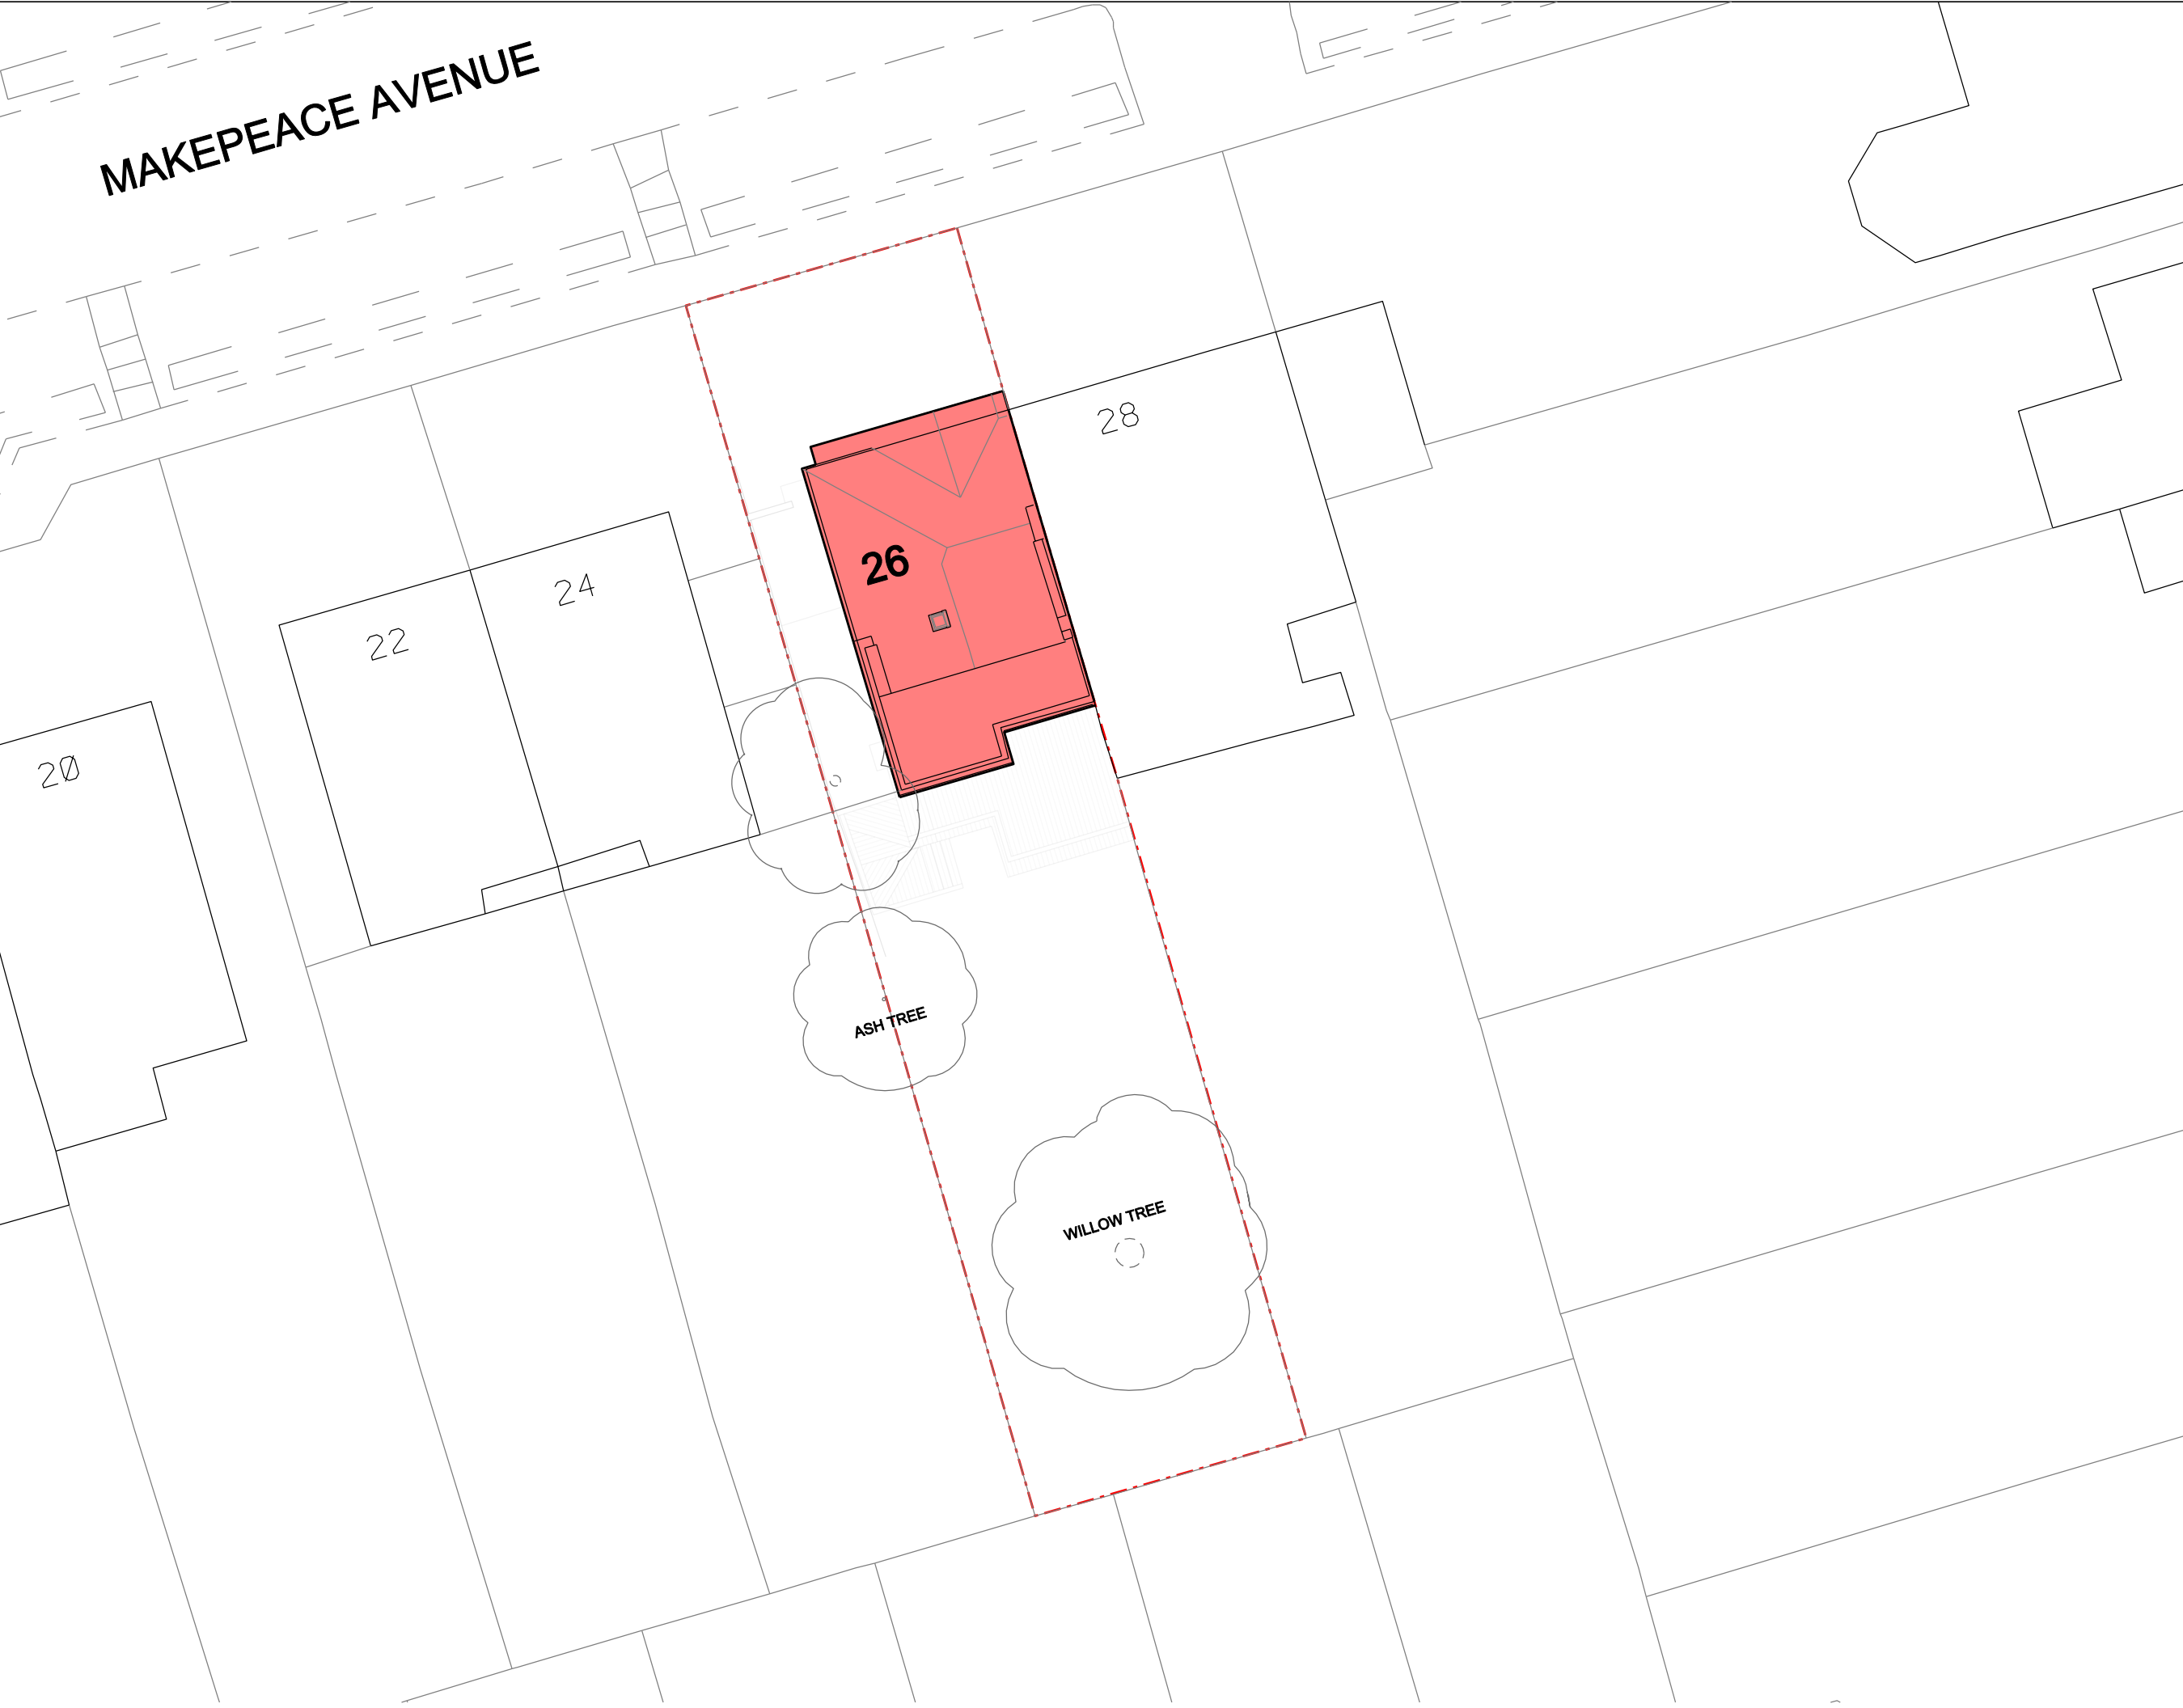

MAKEPEACE AVENUE

NOTES ORIGINAL A3

DO NOT SCALE FROM THIS DRAWING.  
ALL DIMENSIONS TO BE CHECKED ON SITE.  
COPYRIGHT RESERVED.

Property Boundary

REVISIONS

SCALE	DATE	DRAWN	CHECKED
1:200	10-02-17	RRF	LZ

PROJECT  
**26 MAKEPEACE AVENUE**

DRAWING  
**SITE PLAN**

Phoenix Yard, 65 Kings Cross Road, London WC1X 9LW  
+44 (0) 207 239 4920 info@zdarchitects.com

DRAWING No. **16-017-P-002** REV