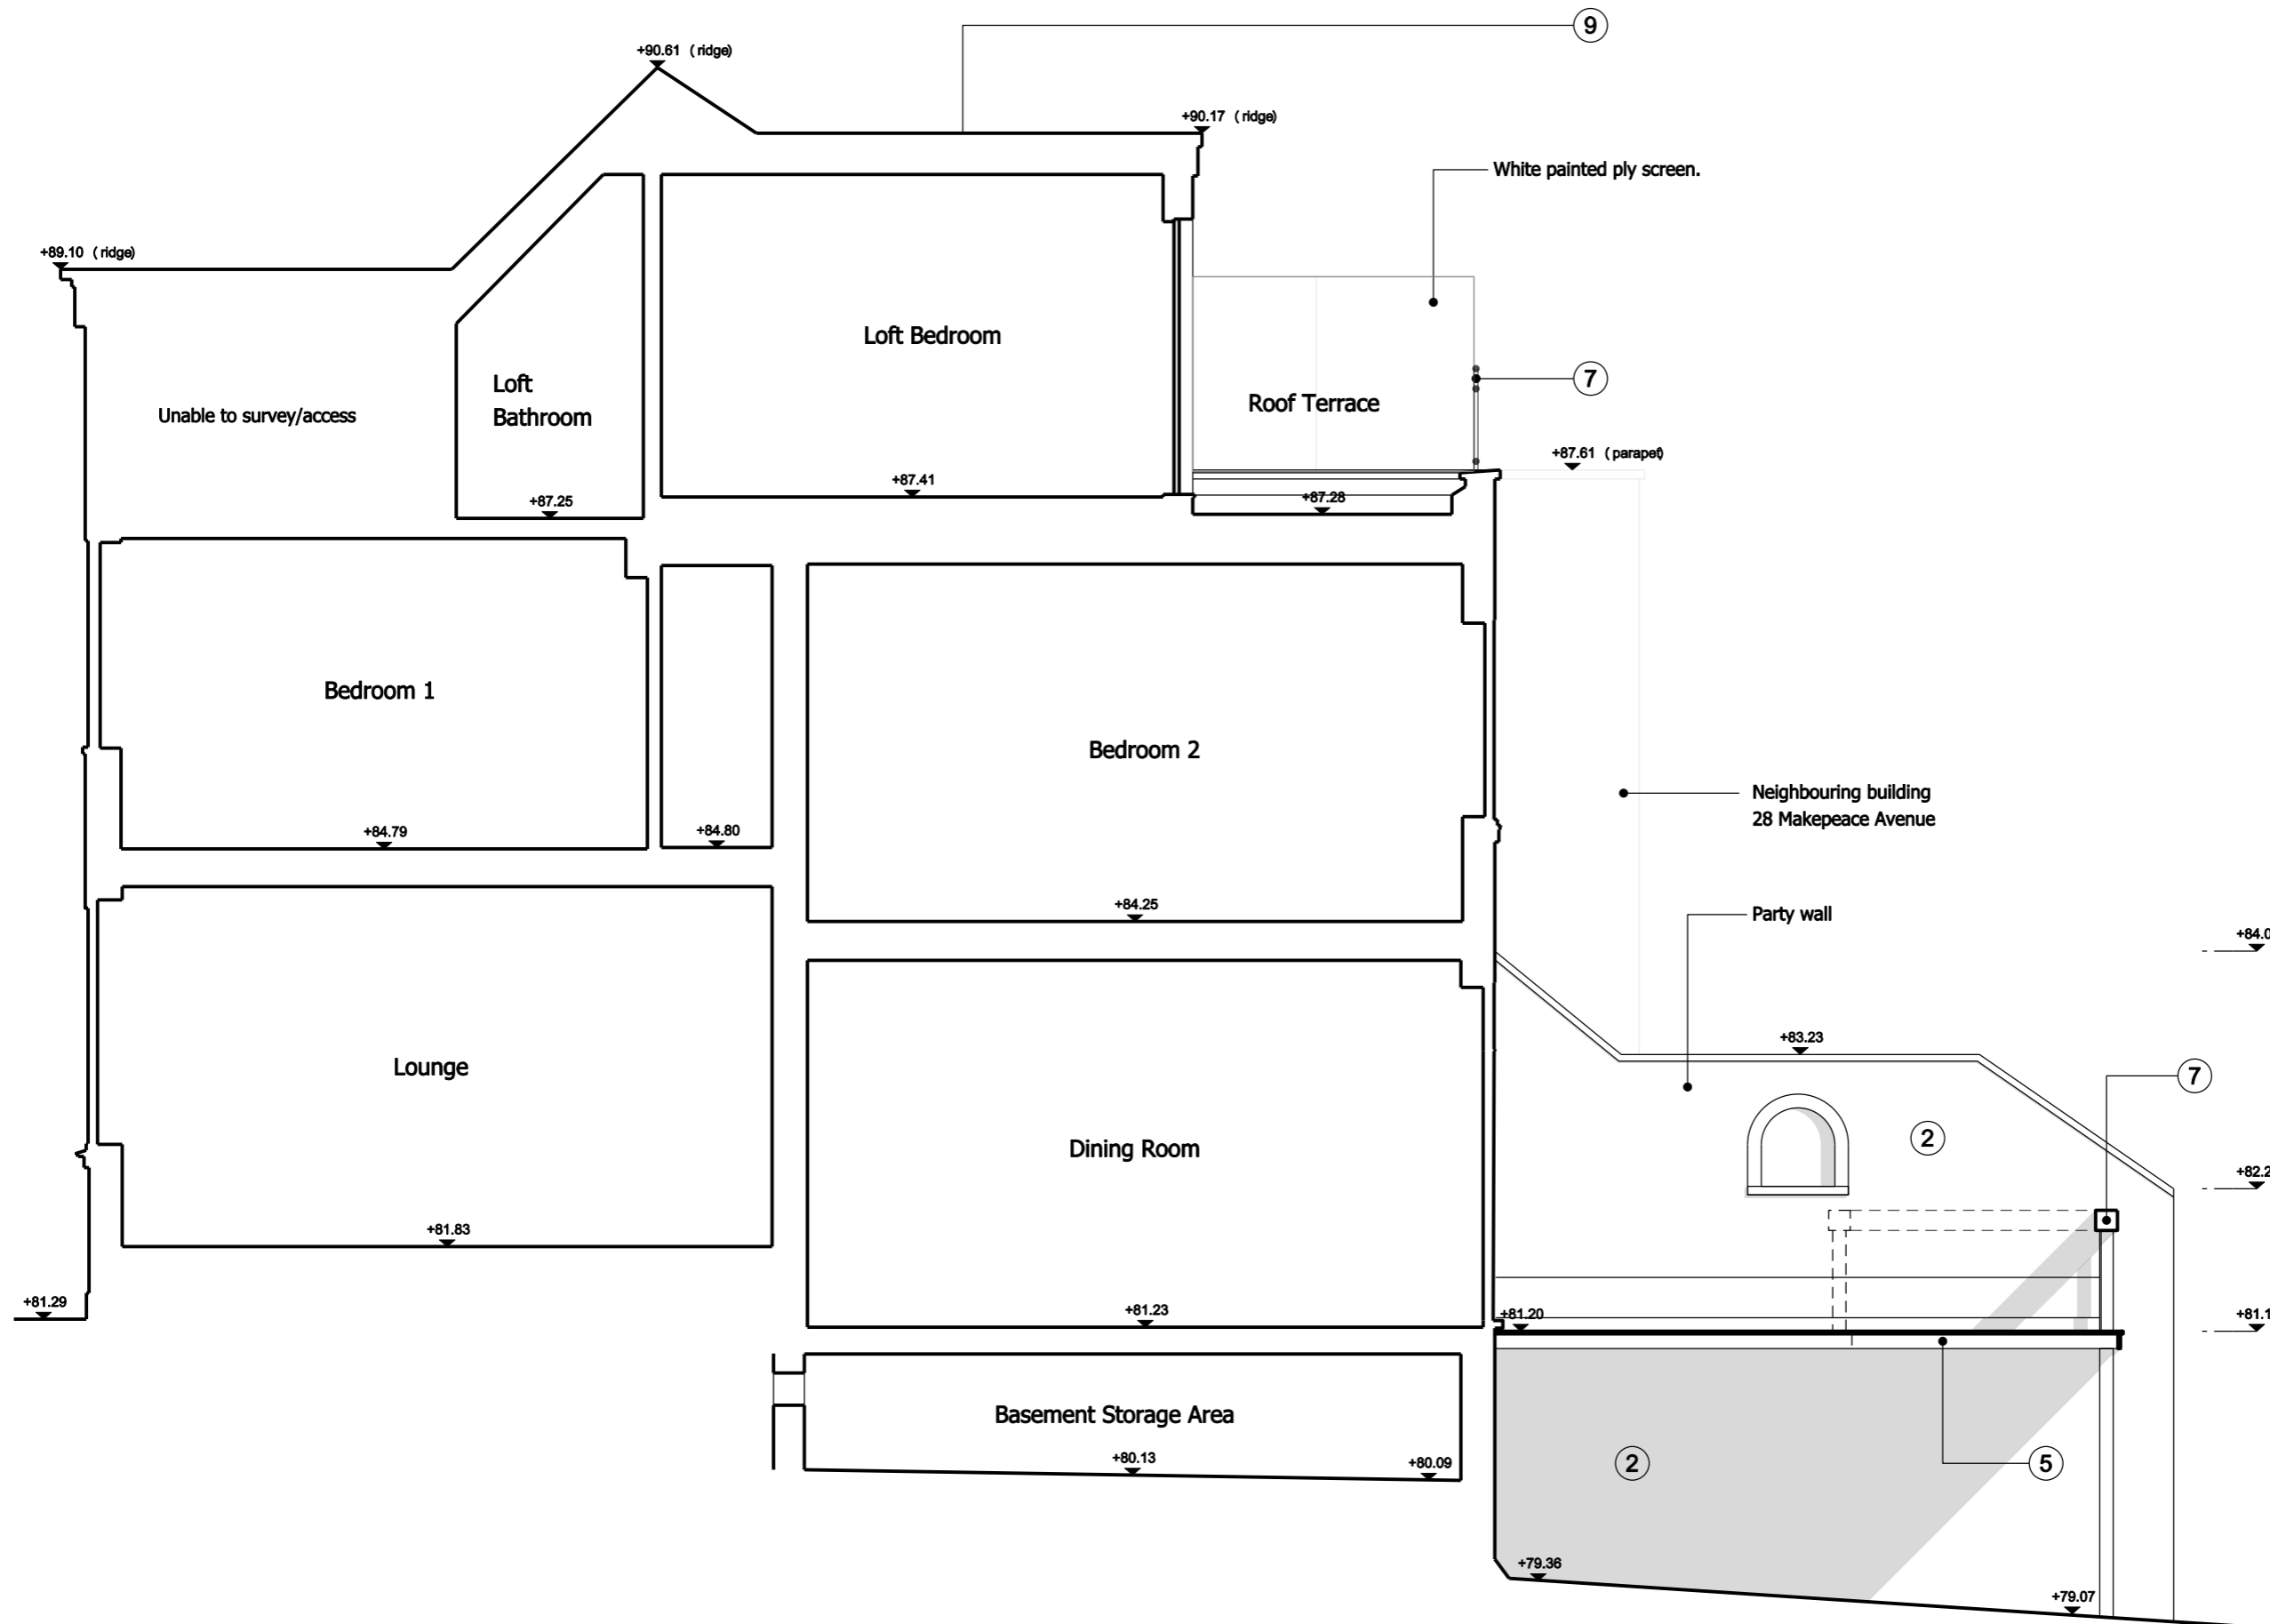

DO NOT SCALE FROM THIS DRAWING.
ALL DIMENSIONS TO BE CHECKED ON SITE.
COPYRIGHT RESERVED.

- 1 - Existing clay tiled roof & loft external wall
- 2 - Existing cementitious white painted render
- 3 - Existing white painted timber window / door
- 4 - Existing London stock brick
- 5 - Existing timber deck
- 6 - Existing dark grey VELUX style glazed roof vent
- 7 - Existing black painted metal balustrade
- 8 - Existing half-round black PVC gutter & black PVC RWP
- 9 - Existing felt roof (loft)

REVISIONS			
SCALE	DATE	DRAWN	CHECKED
1:50	10-02-17	LZ	RRF

PROJECT

26 MAKEPEACE AVENUE

DRAWING

EXISTING SECTION AA

Phoenix Yard, 65 Kings Cross Road, London WC1X 9LW
+44 (0) 207 239 4920 info@zdarchitects.com

DRAWING No. **16-017-P-011** REV