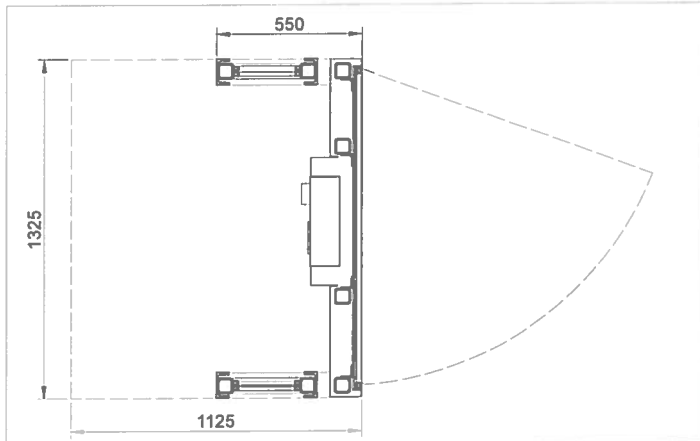

## Notes

Drawing Scale: 1:20 @A3

Materials Used:  
PPC Steel Frame  
PPC Steel Casings  
Clear Polycarbonate  
8mm Toughened glass  
Solar Panel to roof