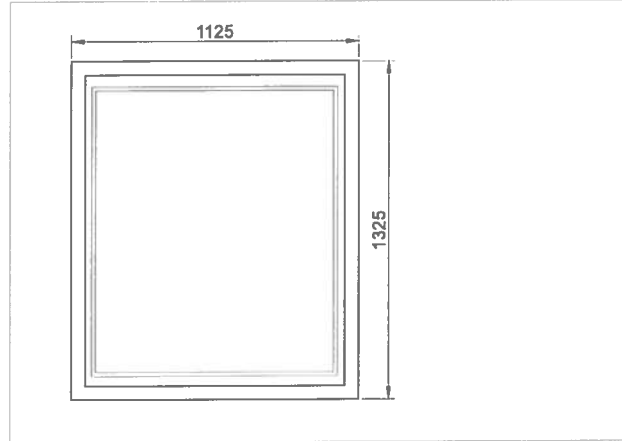

## Notes

Drawing Scale: 1:20 @A3

Materials Used:  
PPC Steel Frame  
PPC Steel Casings  
Clear Polycarbonate  
8mm Toughened glass  
Solar Panel to roof