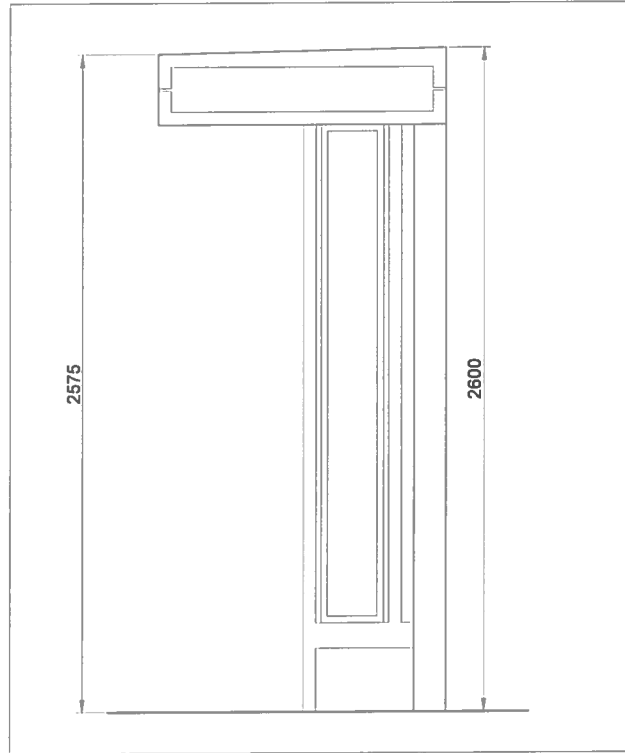

## Notes

Drawing Scale: 1:20 @A3

Materials Used:  
PPC Steel Frame  
PPC Steel Casings  
Clear Polycarbonate  
8mm Toughened glass  
Solar Panel to roof

01 Plan

02 Roof Plan

03 Front Elevation

04 Side Elevation

05 Rear Elevation