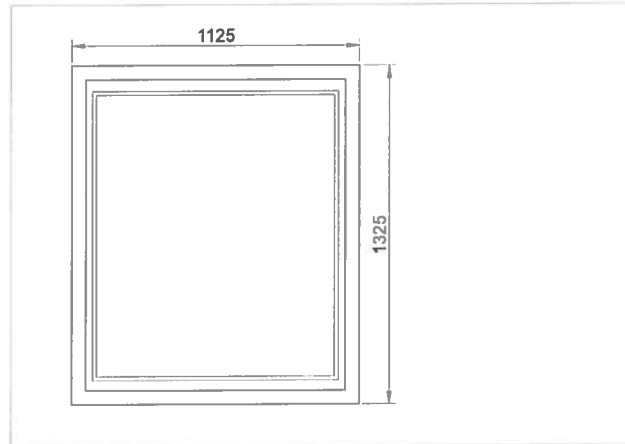

## Notes

Drawing Scale: 1:20 @A3

Materials Used:  
PPC Steel Frame  
PPC Steel Casings  
Clear Polycarbonate  
8mm Toughened glass  
Solar Panel to roof

01 Plan

02 Roof Plan

03 Front Elevation

04 Side Elevation