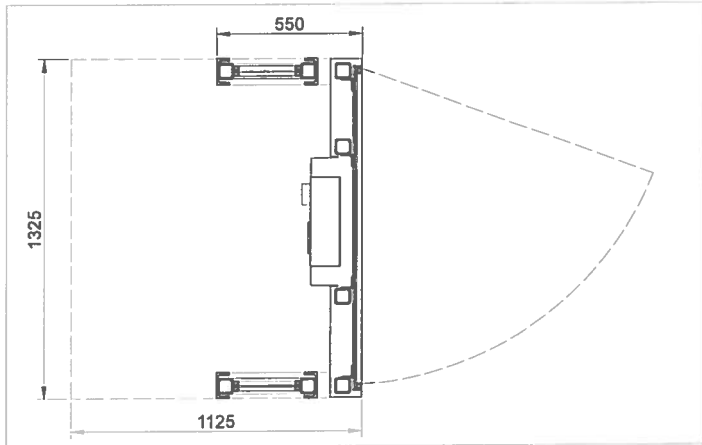

## Notes

Drawing Scale: 1:20 @A3

Materials Used:  
PPC Steel Frame  
PPC Steel Casings  
Clear Polycarbonate  
8mm Toughened glass  
Solar Panel to roof

01 Plan

02 Roof Plan

03 Front Elevation

04 Side Elevation