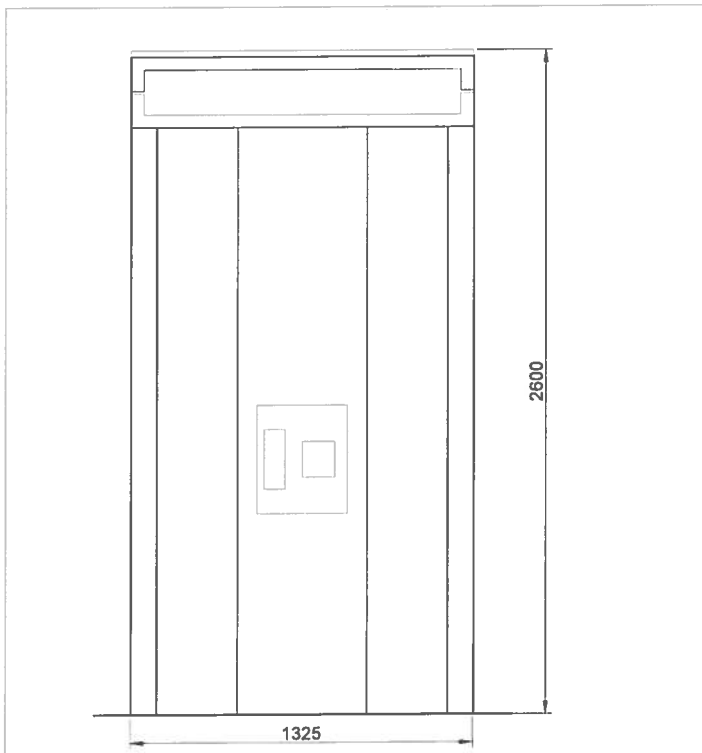

## Notes

Drawing Scale: 1:20 @A3

Materials Used:  
PPC Steel Frame  
PPC Steel Casings  
Clear Polycarbonate  
8mm Toughened glass  
Solar Panel to roof

01 Plan

02 Roof Plan

03 Front Elevation

04 Side Elevation