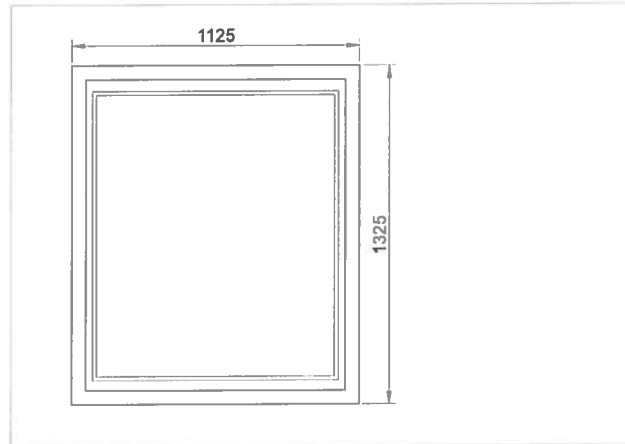

Maximus Networks Ltd Telephone Kiosk

Notes

Drawing Scale: 1:20 @A3

Materials Used:
PPC Steel Frame
PPC Steel Casings
Clear Polycarbonate
8mm Toughened glass
Solar Panel to roof