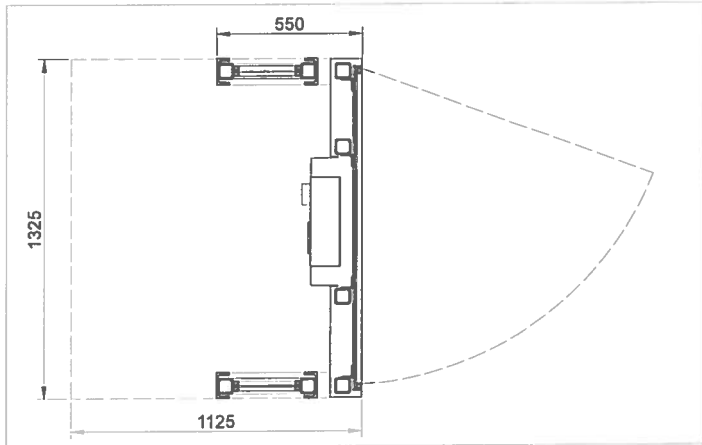

Maximus Networks Ltd Telephone Kiosk

Notes

Drawing Scale: 1:20 @A3

Materials Used:
PPC Steel Frame
PPC Steel Casings
Clear Polycarbonate
8mm Toughened glass
Solar Panel to roof