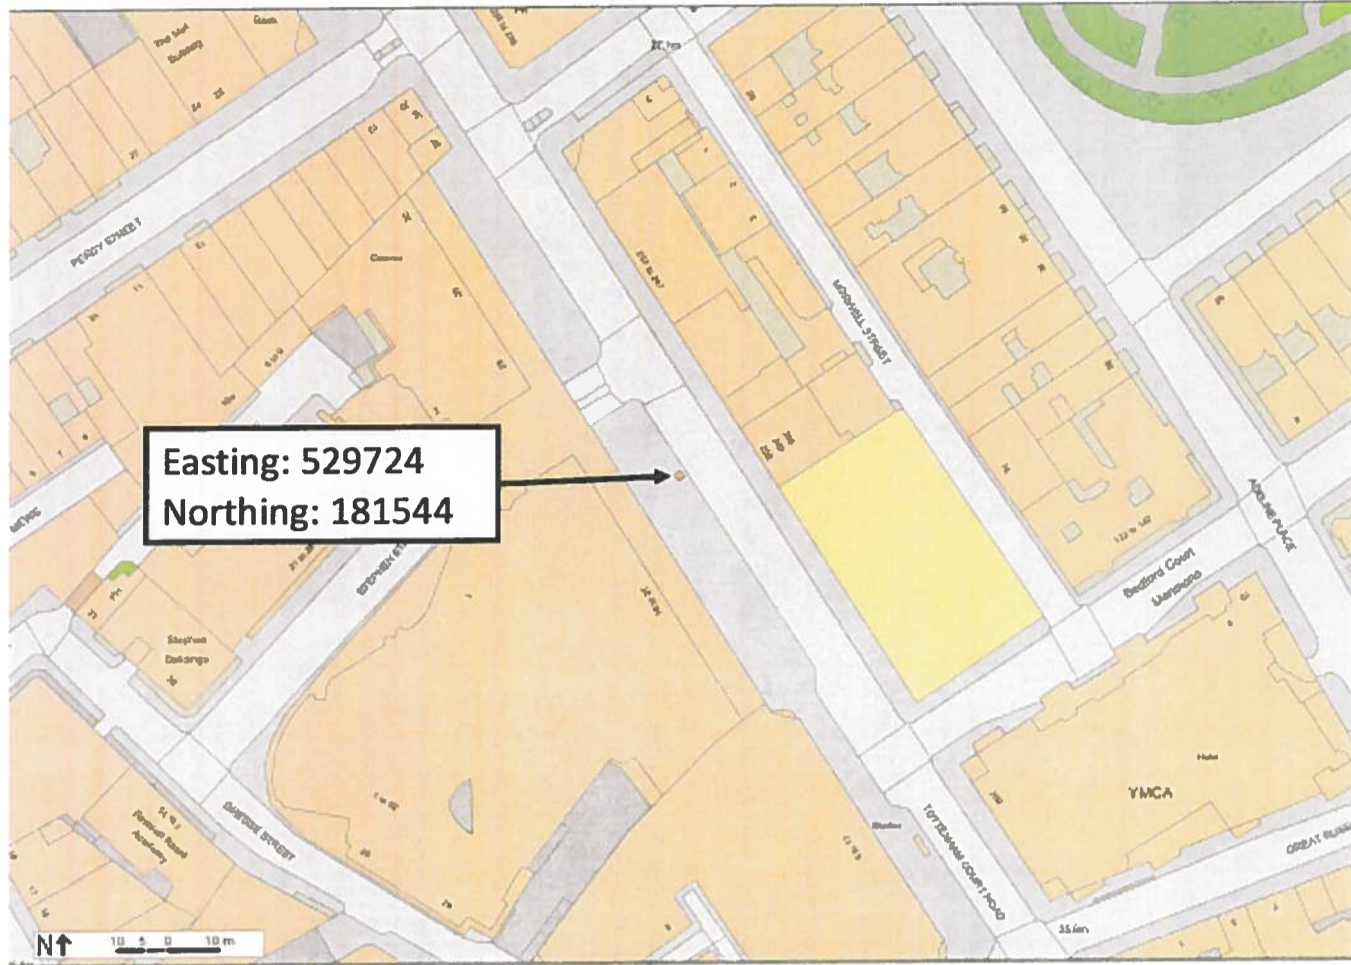

23 Tottenham Court Road, London W1T 1BJ [1:1250]

Maximus Networks Ltd