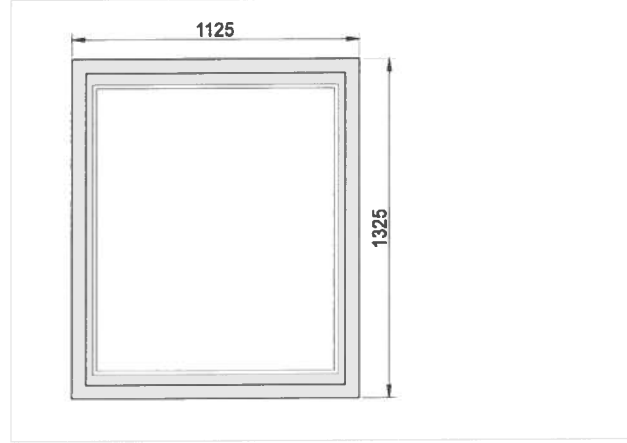

Maximus Networks Ltd Telephone Kiosk

Notes

Drawing Scale: 1:20 @A3

Materials Used:
PPC Steel Frame
PPC Steel Casings
Clear Polycarbonate
8mm Toughened glass
Solar Panel to roof