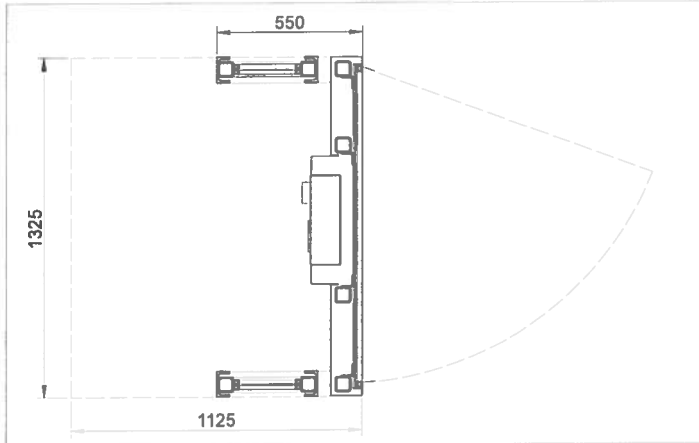

Maximus Networks Ltd Telephone Kiosk

Notes

Drawing Scale: 1:20 @A3

Materials Used:
PPC Steel Frame
PPC Steel Casings
Clear Polycarbonate
8mm Toughened glass
Solar Panel to roof