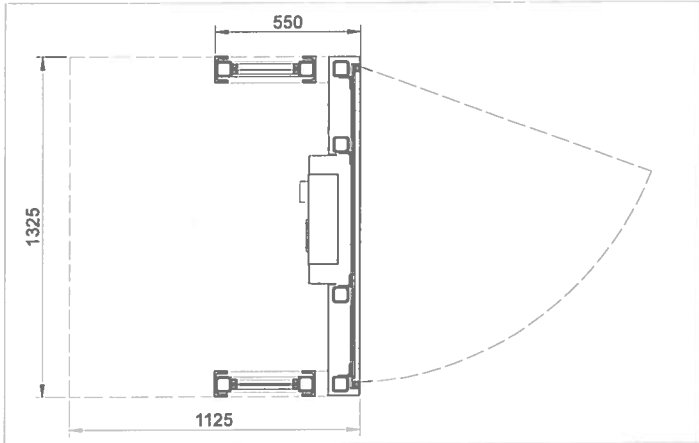

Maximus Networks Ltd Telephone Kiosk

Notes

Drawing Scale: 1:20 @A3

Materials Used:
PPC Steel Frame
PPC Steel Casings
Clear Polycarbonate
8mm Toughened glass
Solar Panel to roof