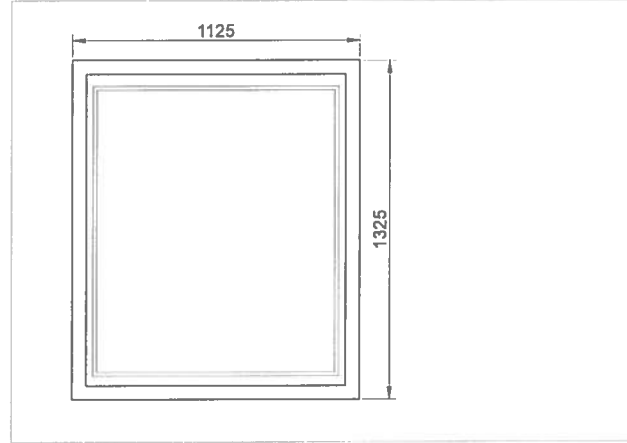

Maximus Networks Ltd Telephone Kiosk

Notes

Drawing Scale: 1:20 @A3

Materials Used:
PPC Steel Frame
PPC Steel Casings
Clear Polycarbonate
8mm Toughened glass
Solar Panel to roof