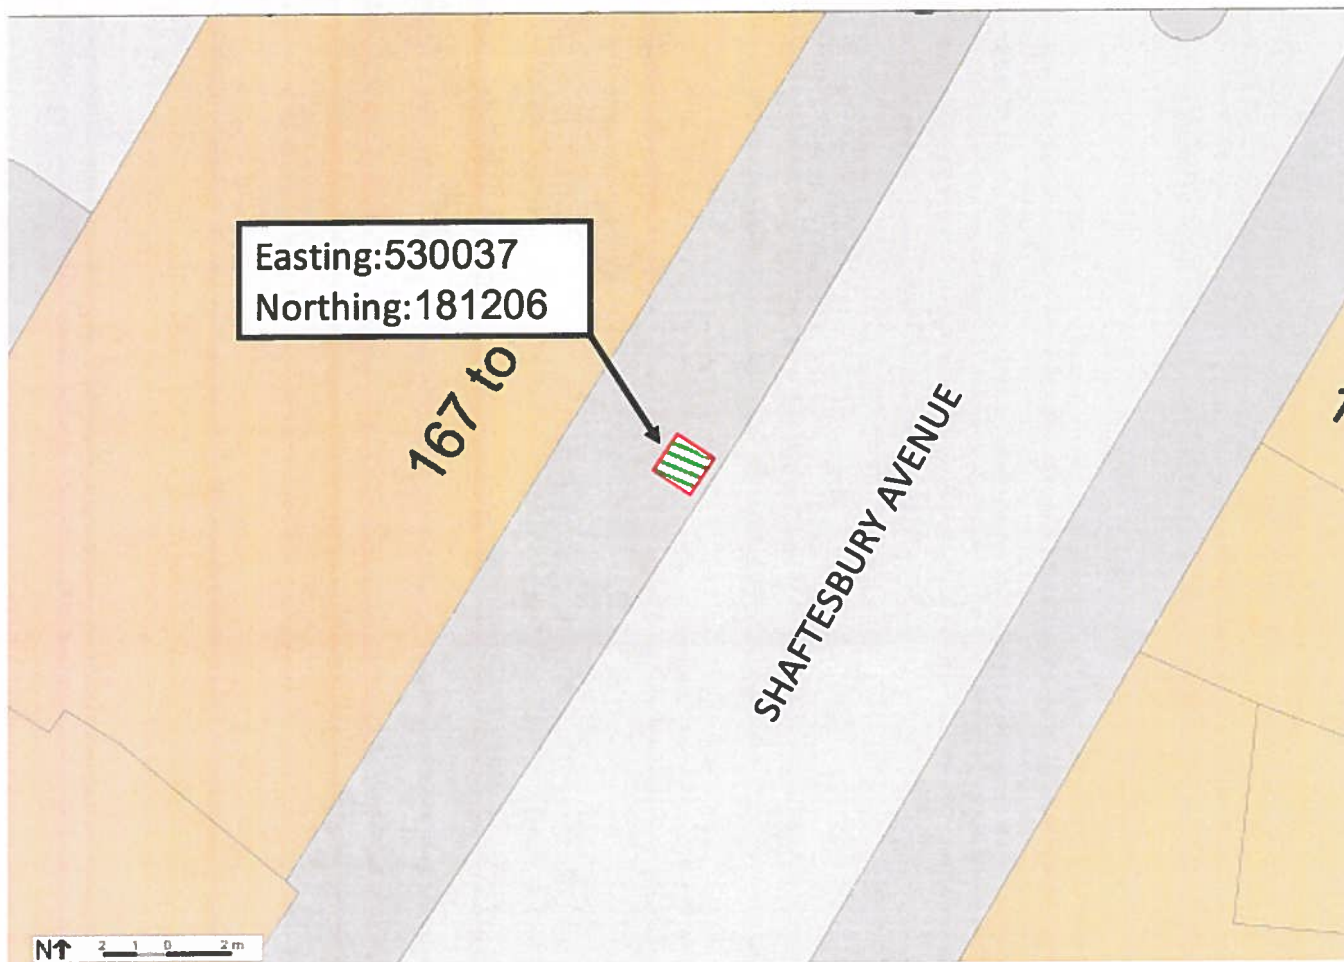

167-169 Shaftesbury Avenue, London WC2H 8AN [1:200]

Maximus Networks Ltd