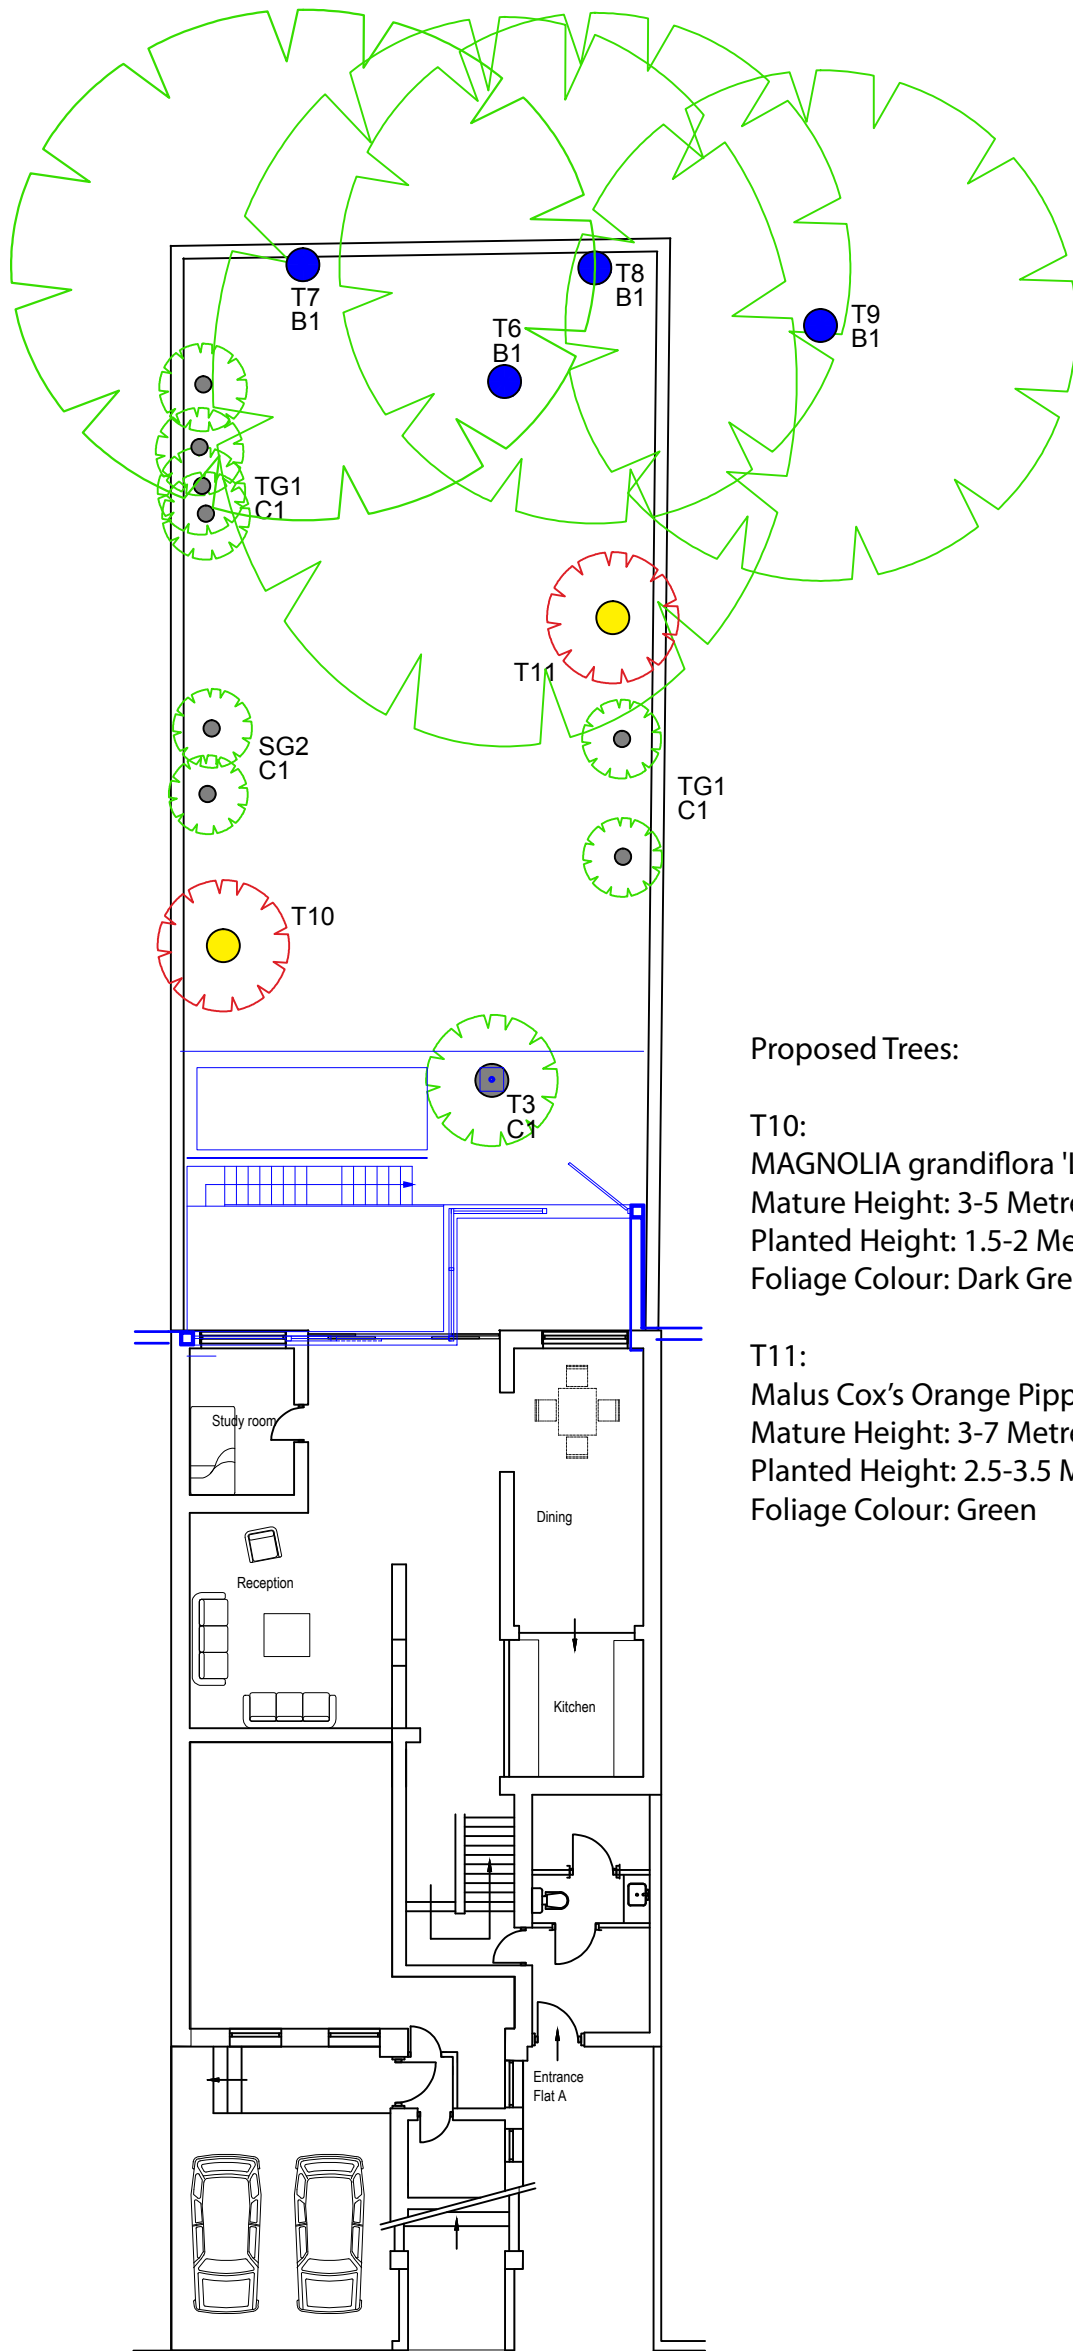

scale bar 1:200 1 0 5 10 15 Metres

Proposed Trees:

T10:  
MAGNOLIA grandiflora 'Little Gem'  
Mature Height: 3-5 Metres  
Planted Height: 1.5-2 Metres  
Foliage Colour: Dark Green, White Flowers

T11:  
Malus Cox's Orange Pippin  
Mature Height: 3-7 Metres  
Planted Height: 2.5-3.5 Metres  
Foliage Colour: Green

Ground Floor