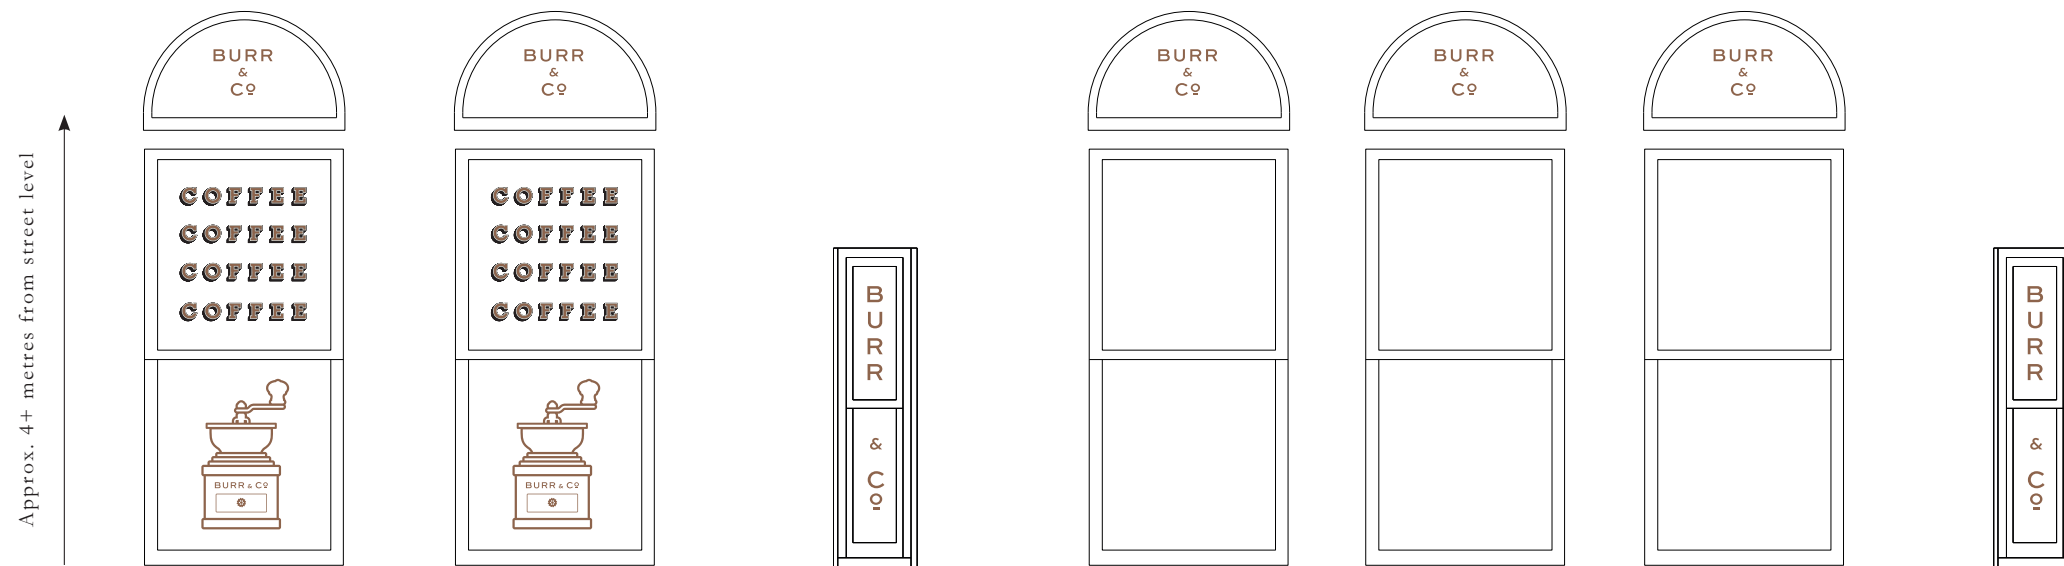

Bernard Street

Signs 2 & 7 - Bernard Street
 Coffee • Tea • Beer • Wine | Breakfast • Lunch • Dinner • Open Daily
 Final copy tbc
 Metallic Window Vinyls

Russell Square x5

Guilford Street x1

Window Graphic x6 - Russell Square & Guilford Street
Black & gold vinyl to upper & lower sash
Rivermeade to confirm sizes at site visit

Guilford Street x4

Window Graphic x4 - Guilford Street
Rose gold vinyl to upper & lower sash
Rivermeade to confirm sizes at site visit