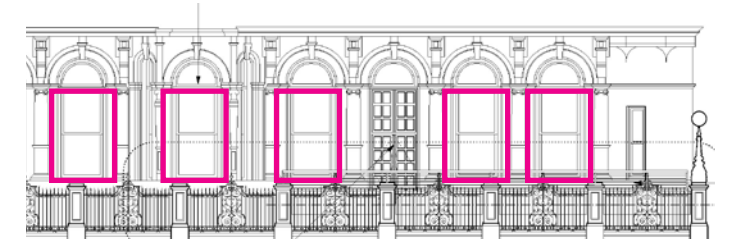

Bernard Street

Signs 2 & 7 - Bernard Street
 Coffee • Tea • Beer • Wine | Breakfast • Lunch • Dinner • Open Daily
 Final copy tbc
 Metallic Window Vinyls

Russell Square x5

Guilford Street x1

Window Graphic x6 - Russell Square & Guilford Street
Black & gold vinyl to upper & lower sash
Rivermeade to confirm sizes at site visit

Guilford Street x4

Window Graphic x4 - Guilford Street
Rose gold vinyl to upper & lower sash
Rivermeade to confirm sizes at site visit