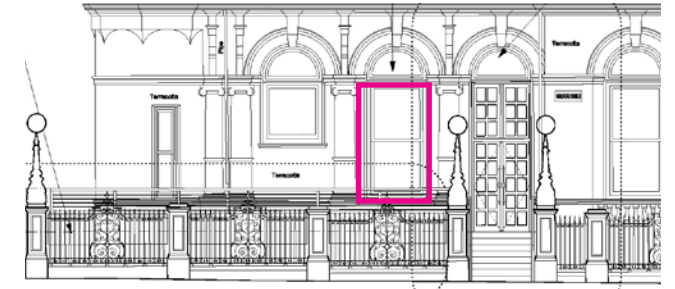

Bernard Street

Signs 2 & 7 - Bernard Street
 Coffee • Tea • Beer • Wine | Breakfast • Lunch • Dinner • Open Daily
 Final copy tbc
 Metallic Window Vinyls

Russell Square x5

Guilford Street x1

Window Graphic x6 - Russell Square & Guilford Street
Black & gold vinyl to upper & lower sash
Rivermeade to confirm sizes at site visit

Guilford Street x4

Window Graphic x4 - Guilford Street
Rose gold vinyl to upper & lower sash
Rivermeade to confirm sizes at site visit