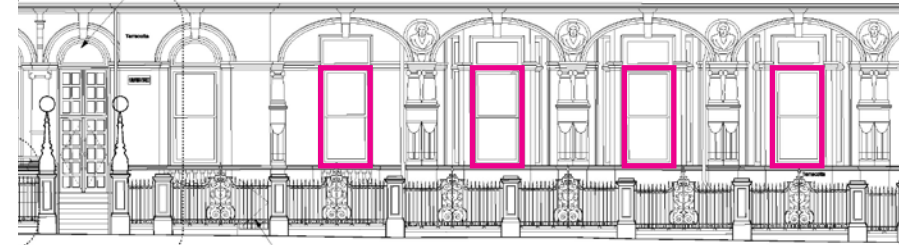

Bernard Street

Signs 2 & 7 - Bernard Street
 Coffee • Tea • Beer • Wine | Breakfast • Lunch • Dinner • Open Daily
 Final copy tbc
 Metallic Window Vinyls

Russell Square x5

Guilford Street x1

Window Graphic x6 - Russell Square & Guilford Street
Black & gold vinyl to upper & lower sash
Rivermeade to confirm sizes at site visit

Guilford Street x4

Window Graphic x4 - Guilford Street
Rose gold vinyl to upper & lower sash
Rivermeade to confirm sizes at site visit