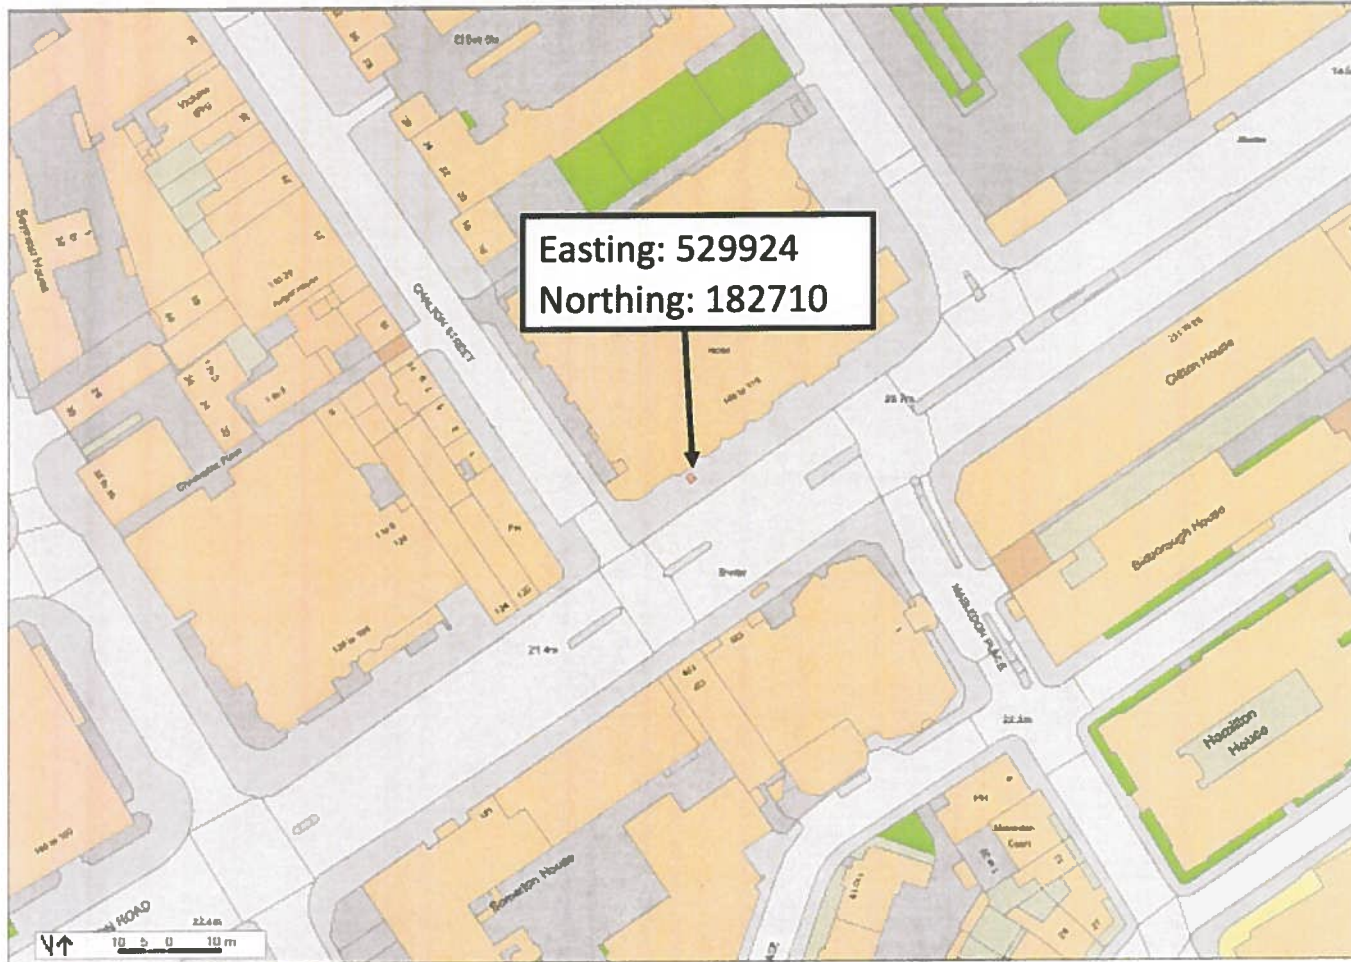

100-110 Euston Road, London NW1 2AJ [1:1250]

Maximus Networks Ltd