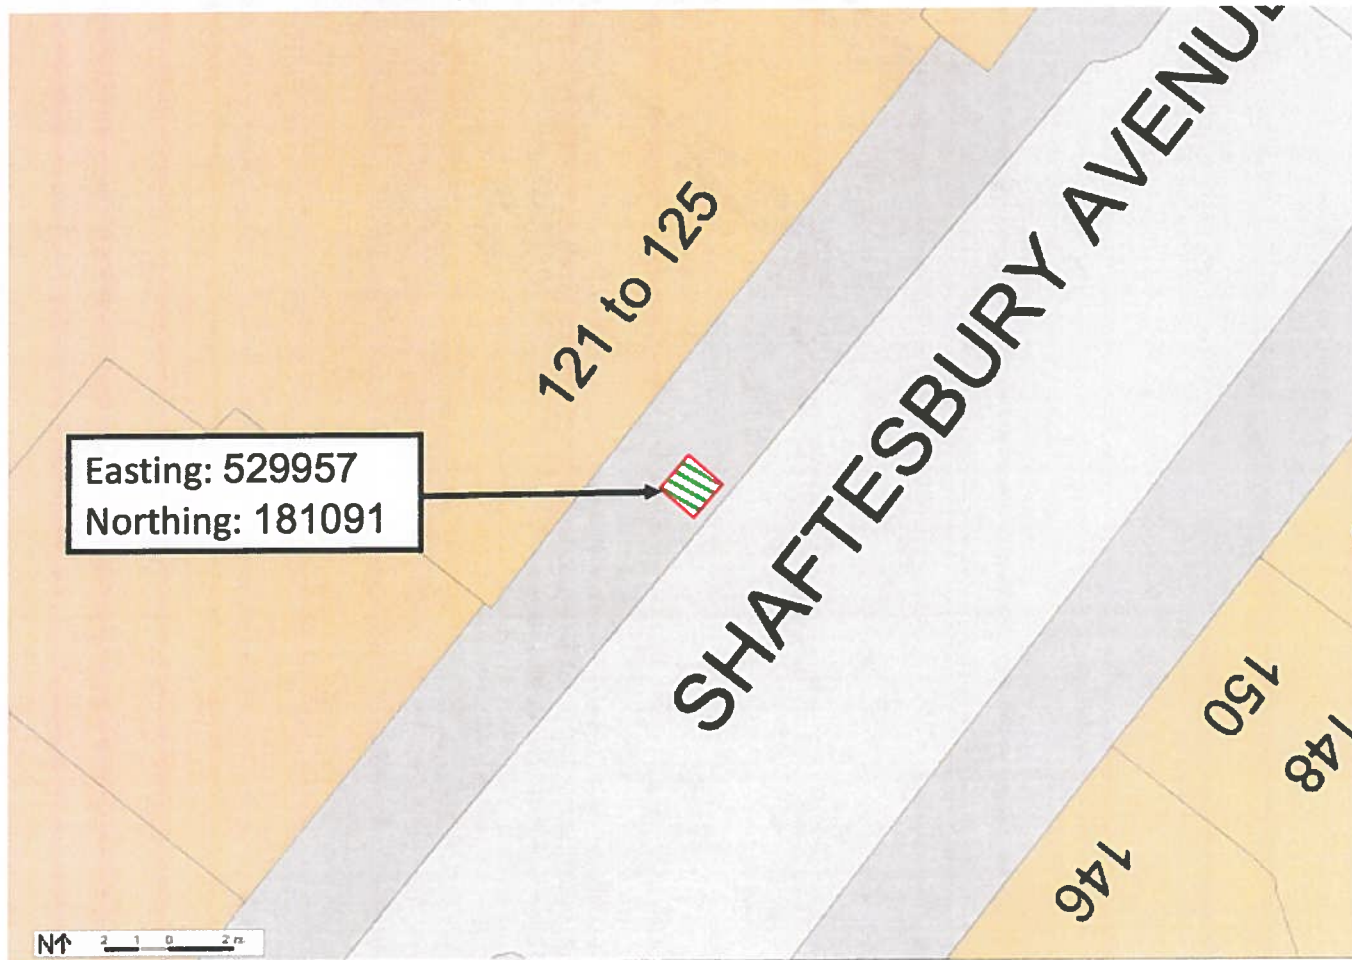

121 Shaftesbury Avenue, London WC2H 8AD [1:200]

Maximus Networks Ltd