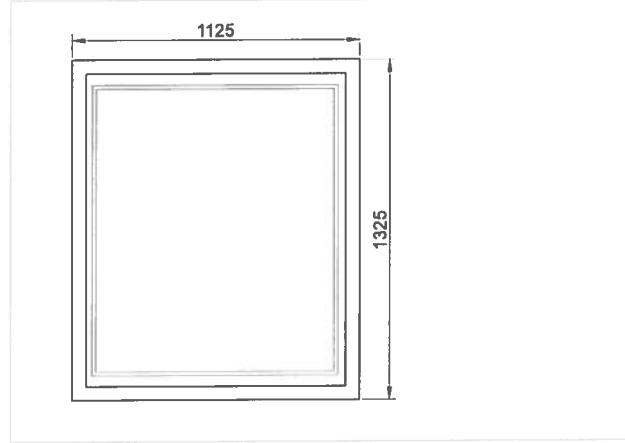

## Notes

Drawing Scale: 1:20 @A3

Materials Used:  
PPC Steel Frame  
PPC Steel Casings  
Clear Polycarbonate  
8mm Toughened glass  
Solar Panel to roof