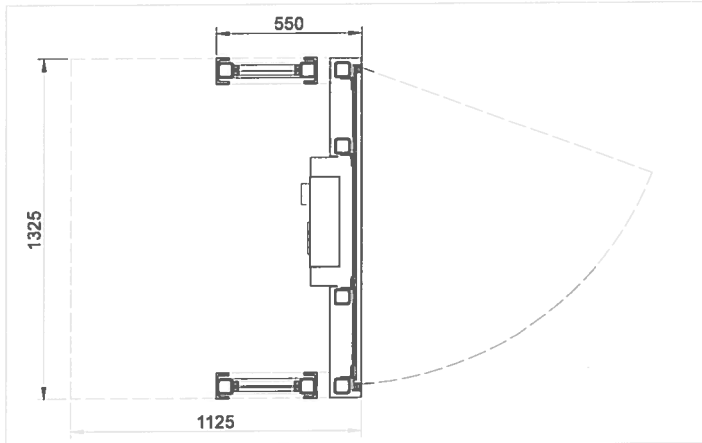

## Notes

Drawing Scale: 1:20 @A3

Materials Used:  
PPC Steel Frame  
PPC Steel Casings  
Clear Polycarbonate  
8mm Toughened glass  
Solar Panel to roof