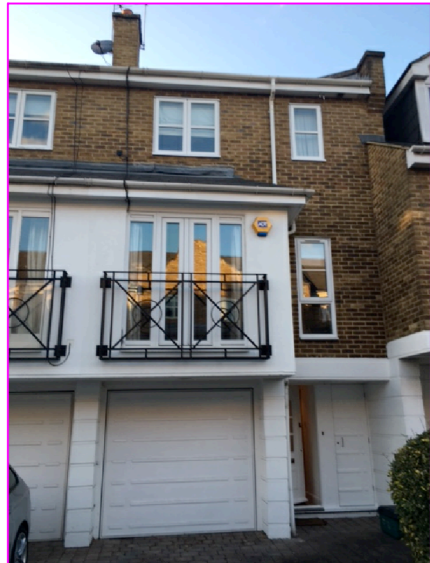

**ROOF PLAN**

**GROUND FLOOR PLAN**

**NORTH WEST VIEW**

**SOUTH WEST VIEW**

**NORTH EAST VIEW**

**FRONT VIEW**

**NJL DESIGN**  
 ROSE COTTAGE, WOODWALTON, HARTINGDON, CAMBS, PE28 5YH  
 TEL/FAX: 01457 773346  
 MOBILE: 07536 721650  
 OFFICE@njldesign.co.uk

**PROPOSED**  
 18 BERRIDGE MEWS  
 LONDON  
 NW6 1RF

16/08/10  
 18/03/2016 07  
 1:100 on A3 paper