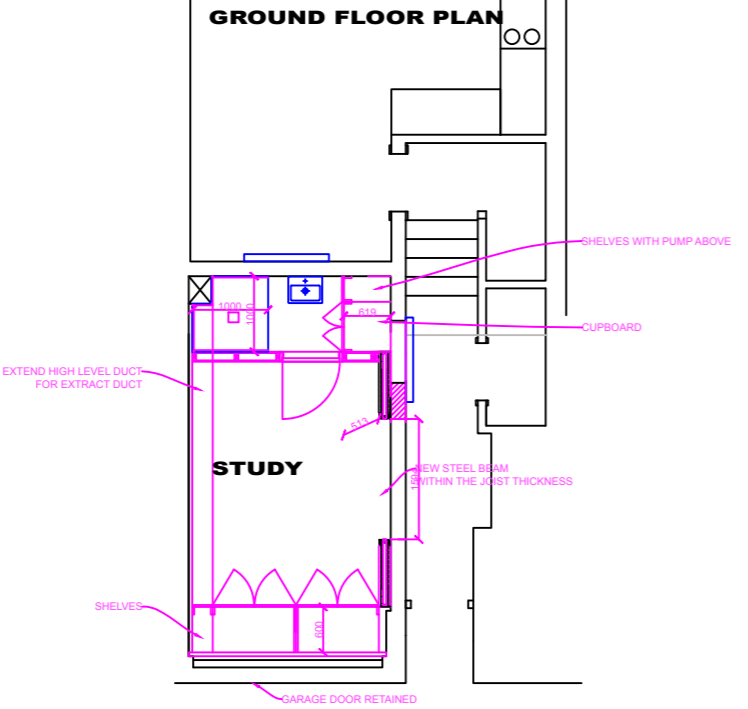

**ROOF PLAN**

**GROUND FLOOR PLAN**

**NORTH WEST VIEW**

**SOUTH WEST VIEW**

**NORTH EAST VIEW**

**FRONT VIEW**

**NJL DESIGN**  
 ROSE COTTAGE, WOODWALTON, HARTINGDON, CAMBS, PE28 5YH  
 TEL/FAX: 01457 773346  
 MOBILE: 07536 721650  
 OFFICE@njldesign.co.uk

**PROPOSED**  
 18 BERRIDGE MEWS  
 LONDON  
 NW6 1RF

16/08/10  
 18/03/2016 07  
 1:100 on A3 paper