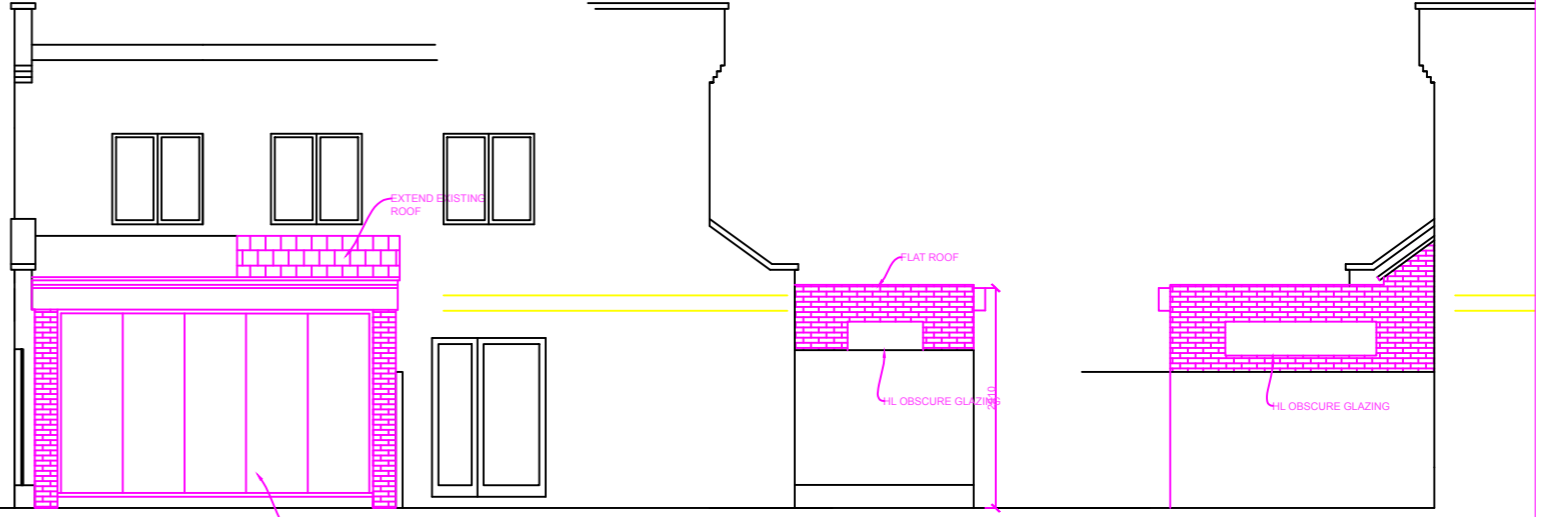

**ROOF PLAN**

**GROUND FLOOR PLAN**

**NORTH WEST VIEW**

**SOUTH WEST VIEW**

**NORTH EAST VIEW**

**FRONT VIEW**

**NJL DESIGN**  
 ROSE COTTAGE, WOODWALTON, HARTINGDON, CAMBS, PE28 5YH  
 TEL/FAX: 01457 773346  
 MOBILE: 07536 721650  
 OFFICE@njldesign.co.uk

**PROPOSED**  
 18 BERRIDGE MEWS  
 LONDON  
 NW6 1RF

16/08/10  
 18/03/2016 07  
 1:100 on A3 paper