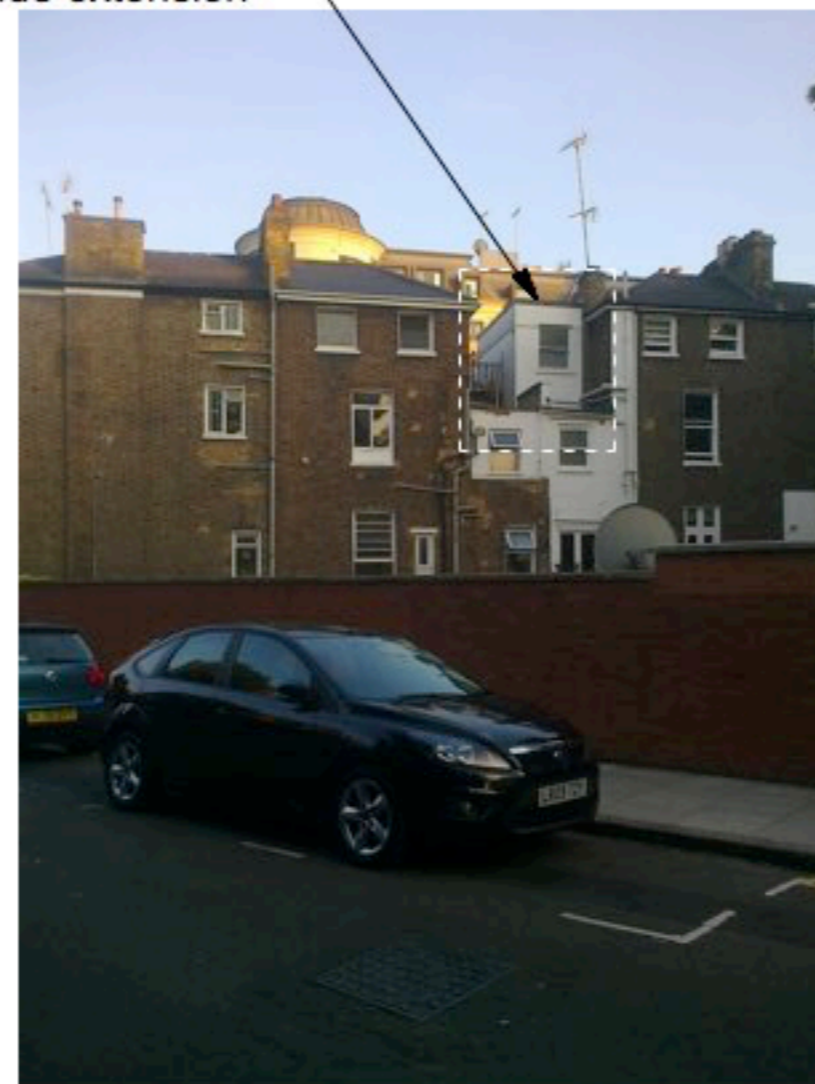

Aerial view

1. Front view from Greville Road

neighbour's side extension

2. Rear view from Springfield Lane

3. Neighbour's side extension

Job: 11 Greville Road Job No:  
 Drawing: SITE PHOTOS Existing  
 Date: Feb 17 Scale: 1:1250 & 1:200 No: Rev: -