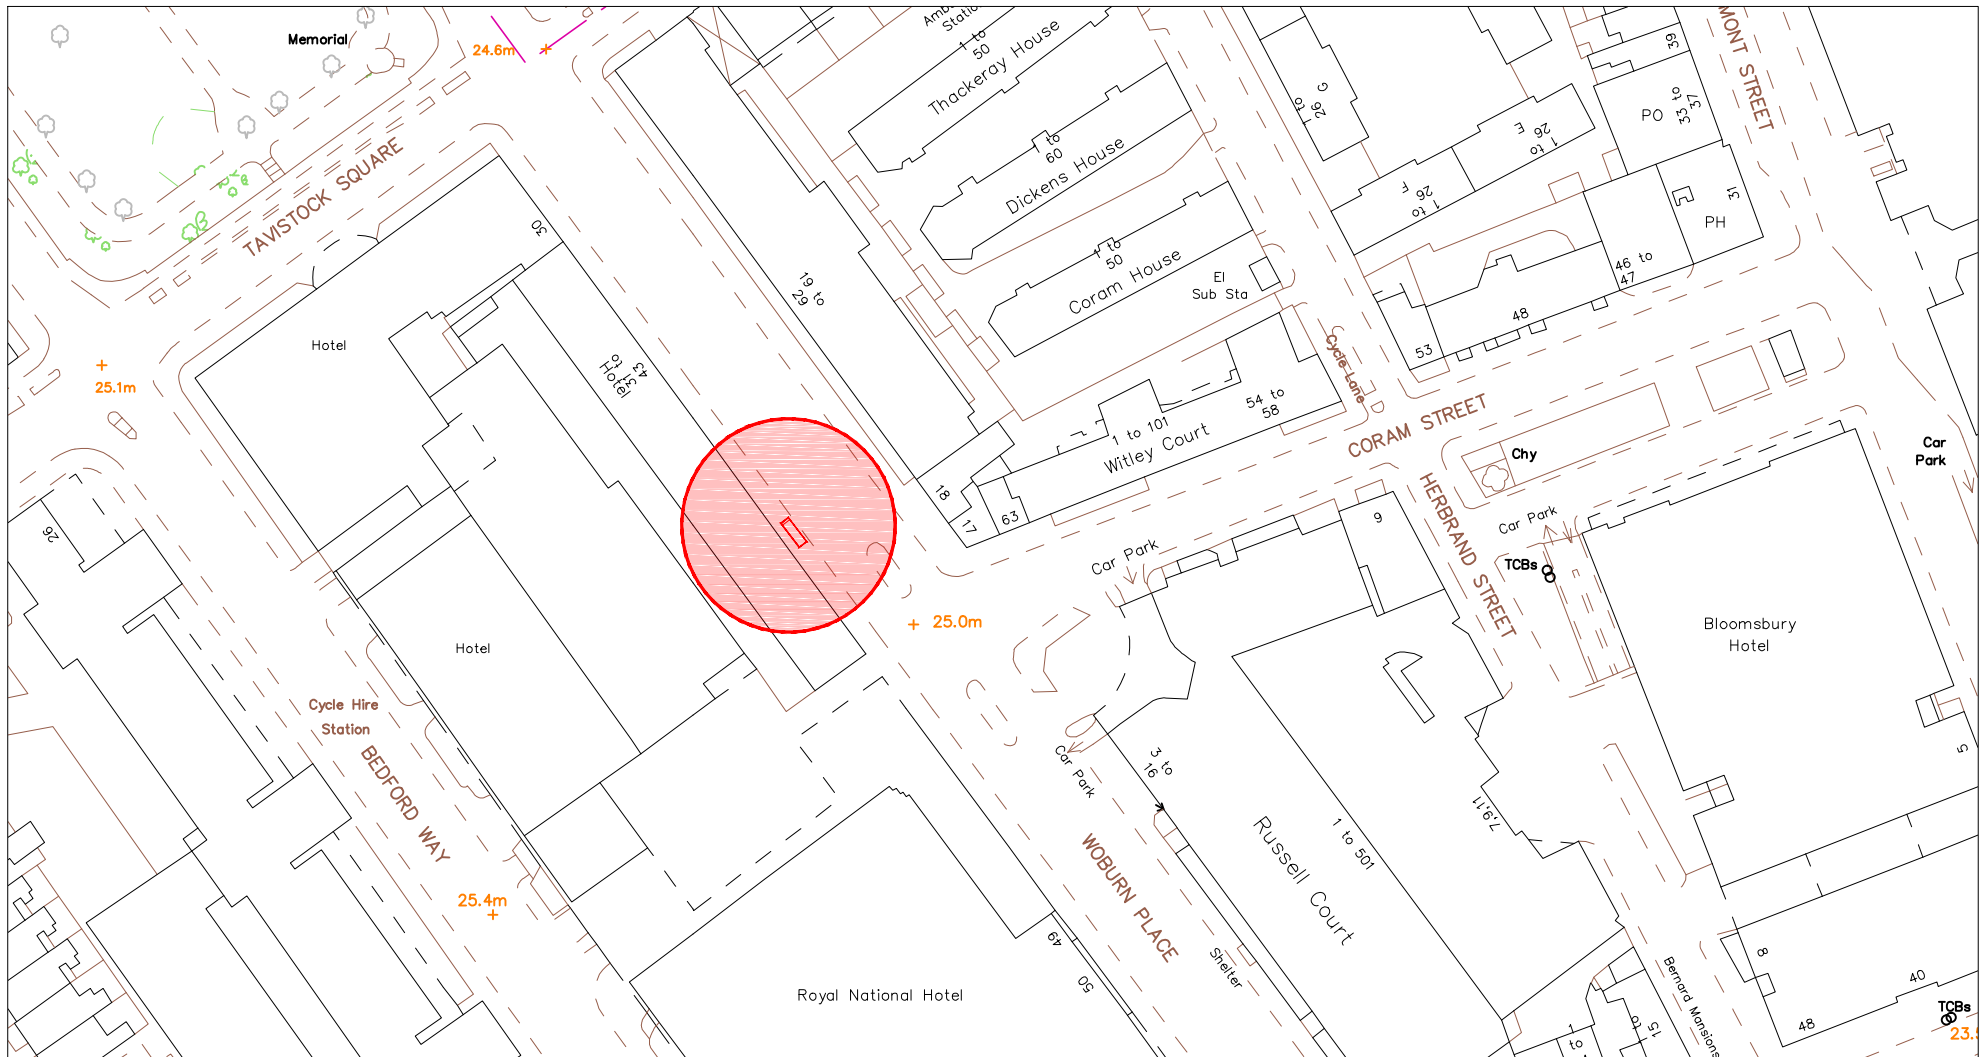

SITE ADDRESS

Woburn Place, London, WC1H 0LN

Junction with Coram Street

Furniture Index: CAM00151AB

Easting/Northing: 530017/182224

SCALE BAR [1:1250 @ A4]

1

LOCATION PLAN

SCALE 1 : 1250

SITE ADDRESS

Woburn Place, London, WC1H 0LN

Junction with Coram Street

Furniture Index: CAM00151AB

Easting/Northing: 530017/182224

SCALE BAR [1:500 @ A4]

SITE ADDRESS

Woburn Place, London, WC1H 0LN
Junction with Coram Street
Furniture Index: CAM00151AB
Easting/Northing: 530017/182224

PROPOSED ADVERTISING DISPLAY

The proposed advertising panel will comprise a double sided freestanding digital display unit at one end of the bus shelter. This will be viewed as an integral part of the existing shelter design.

SITE ADDRESS

Woburn Place, London, WC1H 0LN

Junction with Coram Street

Furniture Index: CAM00151AB

Easting/Northing: 530017/182224

SCALE BAR [1:20 @ A4]