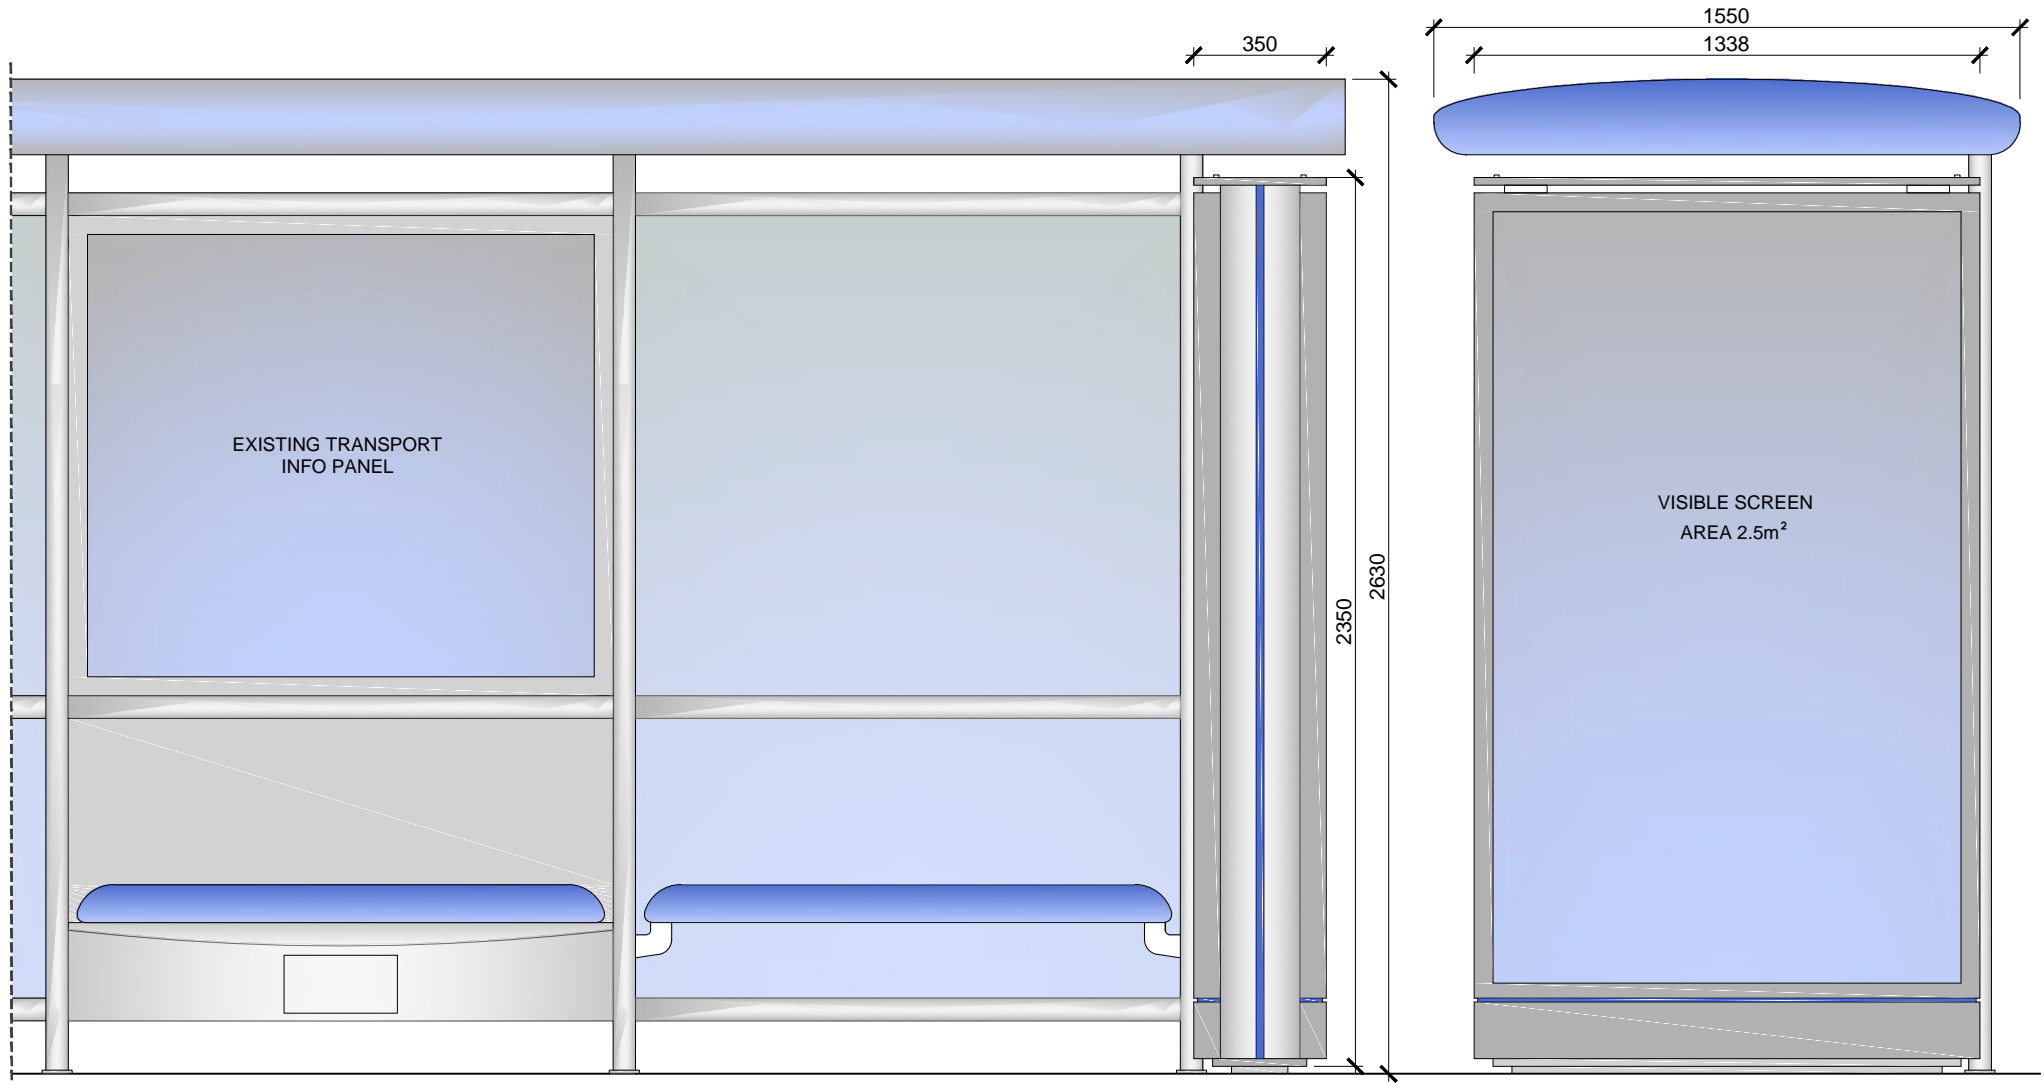

SITE ADDRESS

Woburn Place, London, WC1H 0LN

Junction with Coram Street

Furniture Index: CAM00151AB

Easting/Northing: 530017/182224

SCALE BAR [1:1250 @ A4]

1

LOCATION PLAN

SCALE 1 : 1250

SITE ADDRESS

Woburn Place, London, WC1H 0LN

Junction with Coram Street

Furniture Index: CAM00151AB

Easting/Northing: 530017/182224

SCALE BAR [1:500 @ A4]

SITE ADDRESS

Woburn Place, London, WC1H 0LN
Junction with Coram Street
Furniture Index: CAM00151AB
Easting/Northing: 530017/182224

PROPOSED ADVERTISING DISPLAY

The proposed advertising panel will comprise a double sided freestanding digital display unit at one end of the bus shelter. This will be viewed as an integral part of the existing shelter design.

SITE ADDRESS

Woburn Place, London, WC1H 0LN

Junction with Coram Street

Furniture Index: CAM00151AB

Easting/Northing: 530017/182224

SCALE BAR [1:20 @ A4]