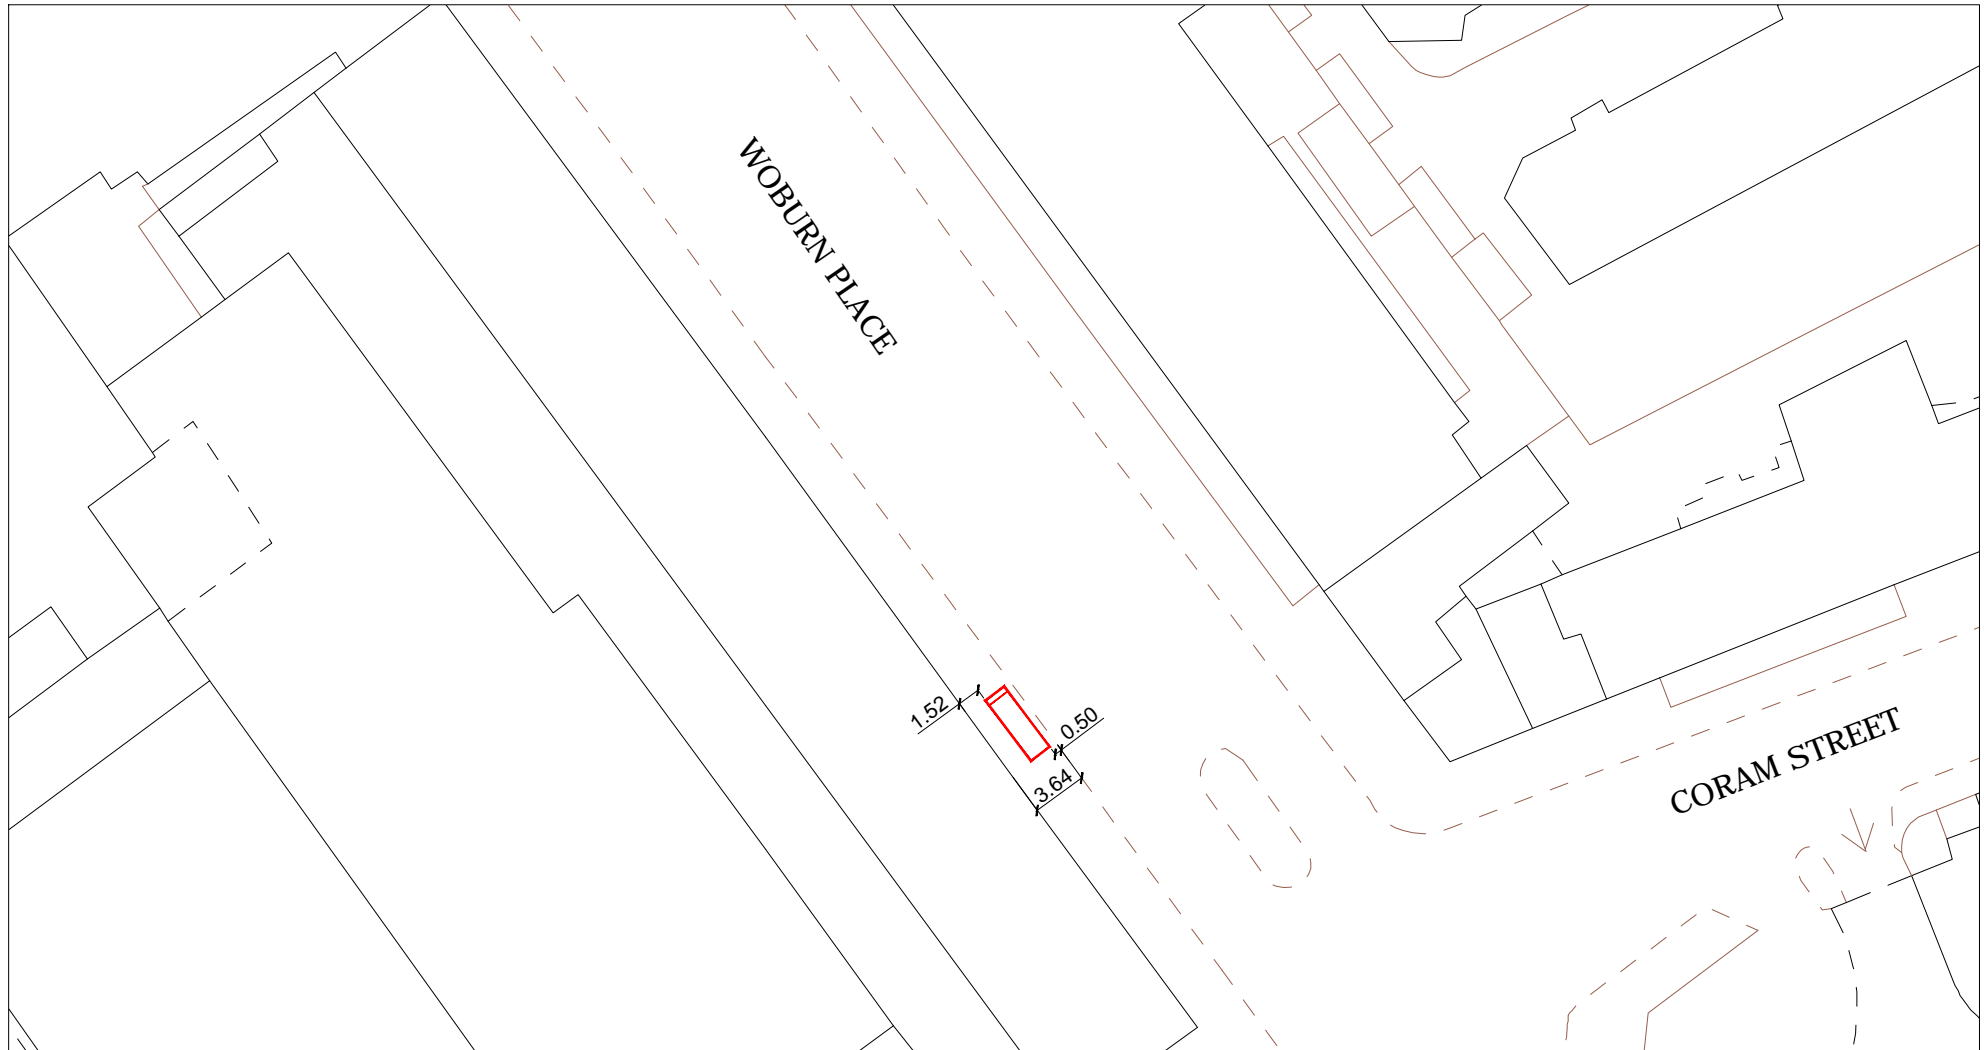

SITE ADDRESS

Woburn Place, London, WC1H 0LN

Junction with Coram Street

Furniture Index: CAM00151AB

Easting/Northing: 530017/182224

SCALE BAR [1:1250 @ A4]

1

LOCATION PLAN

SCALE 1 : 1250

SITE ADDRESS

Woburn Place, London, WC1H 0LN

Junction with Coram Street

Furniture Index: CAM00151AB

Easting/Northing: 530017/182224

SCALE BAR [1:500 @ A4]

SITE ADDRESS

Woburn Place, London, WC1H 0LN
Junction with Coram Street
Furniture Index: CAM00151AB
Easting/Northing: 530017/182224

PROPOSED ADVERTISING DISPLAY

The proposed advertising panel will comprise a double sided freestanding digital display unit at one end of the bus shelter. This will be viewed as an integral part of the existing shelter design.

SITE ADDRESS

Woburn Place, London, WC1H 0LN

Junction with Coram Street

Furniture Index: CAM00151AB

Easting/Northing: 530017/182224

SCALE BAR [1:20 @ A4]