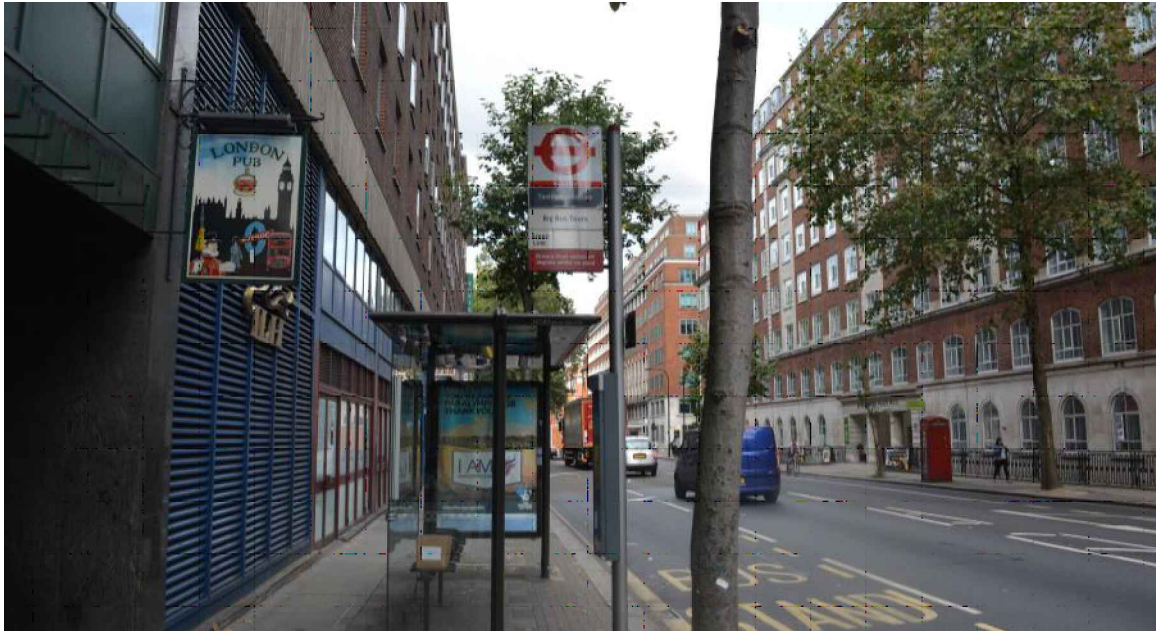

SITE ADDRESS

Woburn Place, London, WC1H 0LN

Junction with Coram Street

Furniture Index: CAM00151AB

Easting/Northing: 530017/182224

SCALE BAR [1:1250 @ A4]

1

LOCATION PLAN

SCALE 1 : 1250

SITE ADDRESS

Woburn Place, London, WC1H 0LN

Junction with Coram Street

Furniture Index: CAM00151AB

Easting/Northing: 530017/182224

SCALE BAR [1:500 @ A4]

SITE ADDRESS

Woburn Place, London, WC1H 0LN
Junction with Coram Street
Furniture Index: CAM00151AB
Easting/Northing: 530017/182224

PROPOSED ADVERTISING DISPLAY

The proposed advertising panel will comprise a double sided freestanding digital display unit at one end of the bus shelter. This will be viewed as an integral part of the existing shelter design.

SITE ADDRESS

Woburn Place, London, WC1H 0LN

Junction with Coram Street

Furniture Index: CAM00151AB

Easting/Northing: 530017/182224

SCALE BAR [1:20 @ A4]