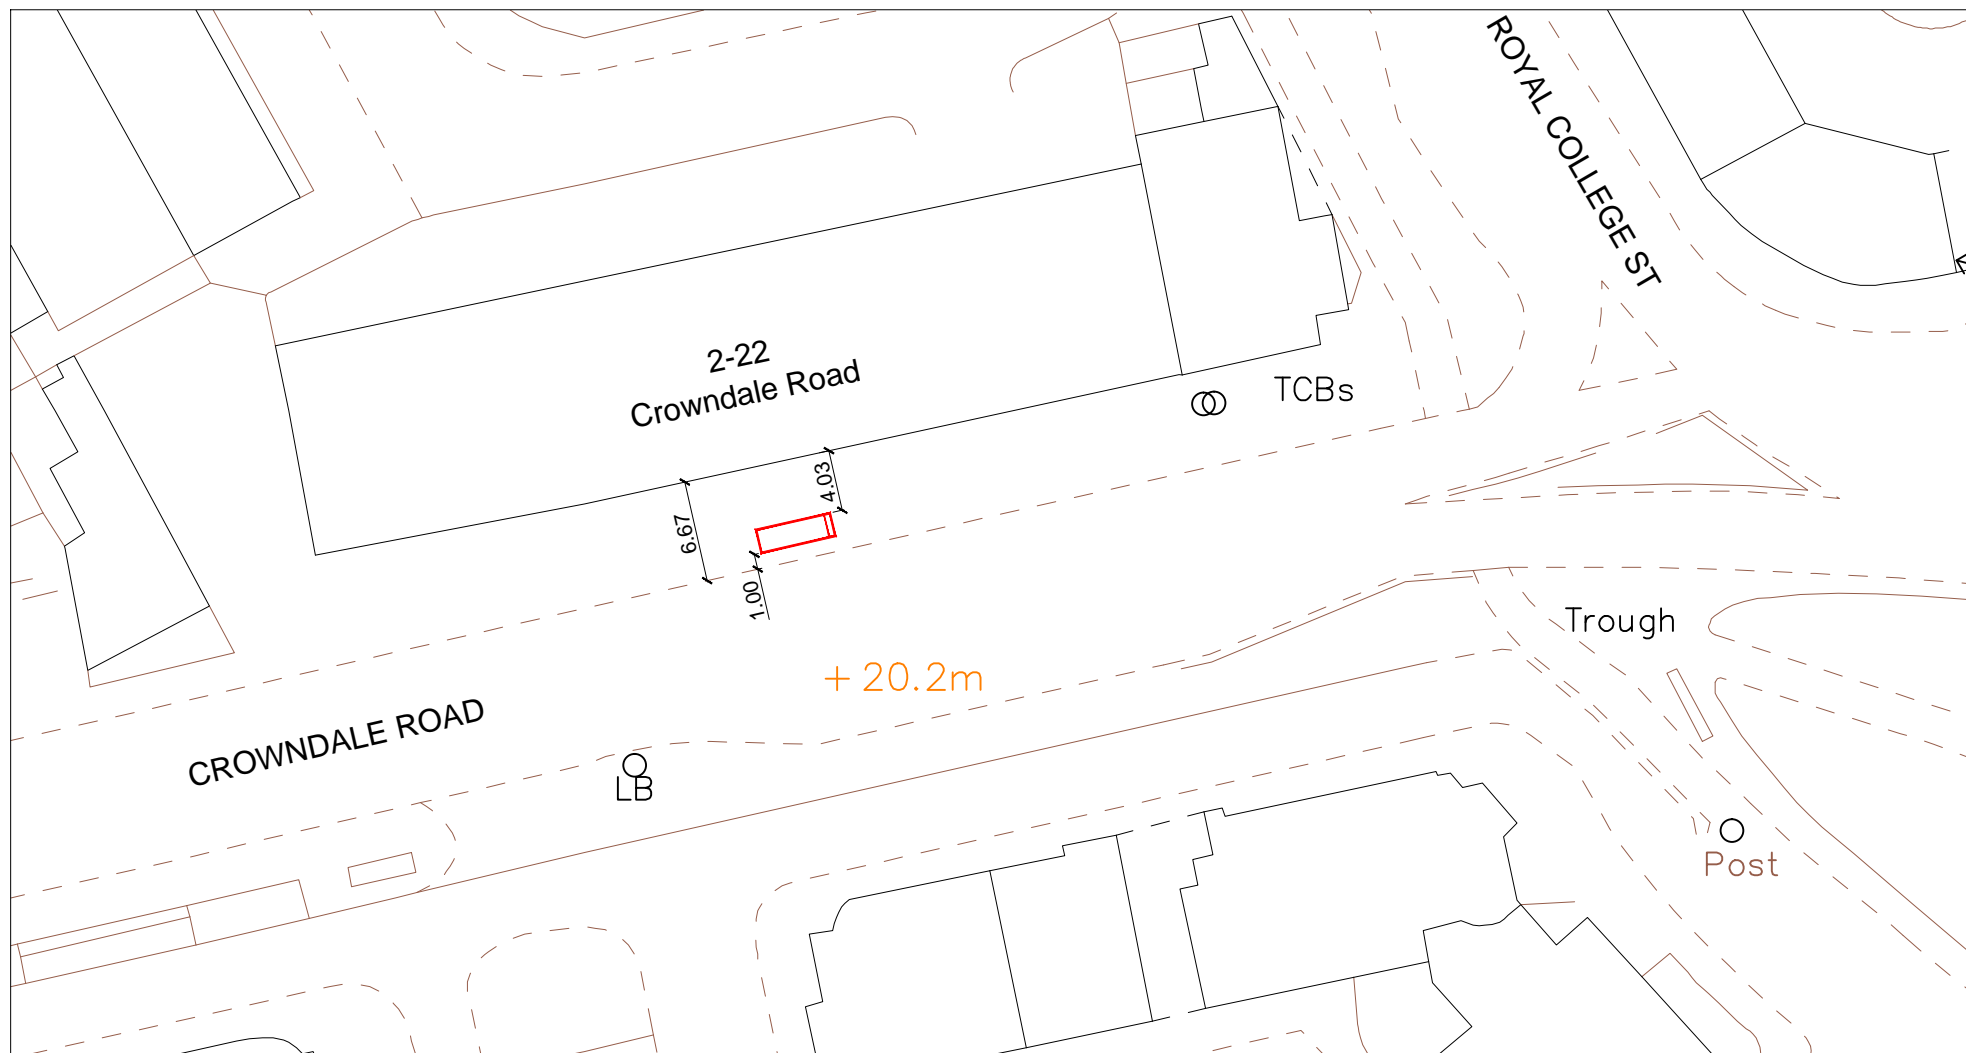

# SITE ADDRESS

10 Crowndale Road, London, NW1 0RU  
 Junction with Royal College - 50m Before  
 Furniture Index: CAM00017AB  
 Easting/Northing: 529529/183498

SCALE BAR [1:1250 @ A4]

# SITE ADDRESS

10 Crowndale Road, London, NW1 0RU  
Junction with Royal College - 50m Before  
Furniture Index: CAM00017AB  
Easting/Northing: 529529/183498

## SITE ADDRESS

10 Crowndale Road, London, NW1 0RU  
Junction with Royal College - 50m Before  
Furniture Index: CAM00017AB  
Easting/Northing: 529529/183498

# SITE ADDRESS

10 Crowndale Road, London, NW1 0RU  
Junction with Royal College - 50m Before

Furniture Index: CAM00017AB

Easting/Northing: 529529/183498

SCALE BAR [1:20 @ A4]