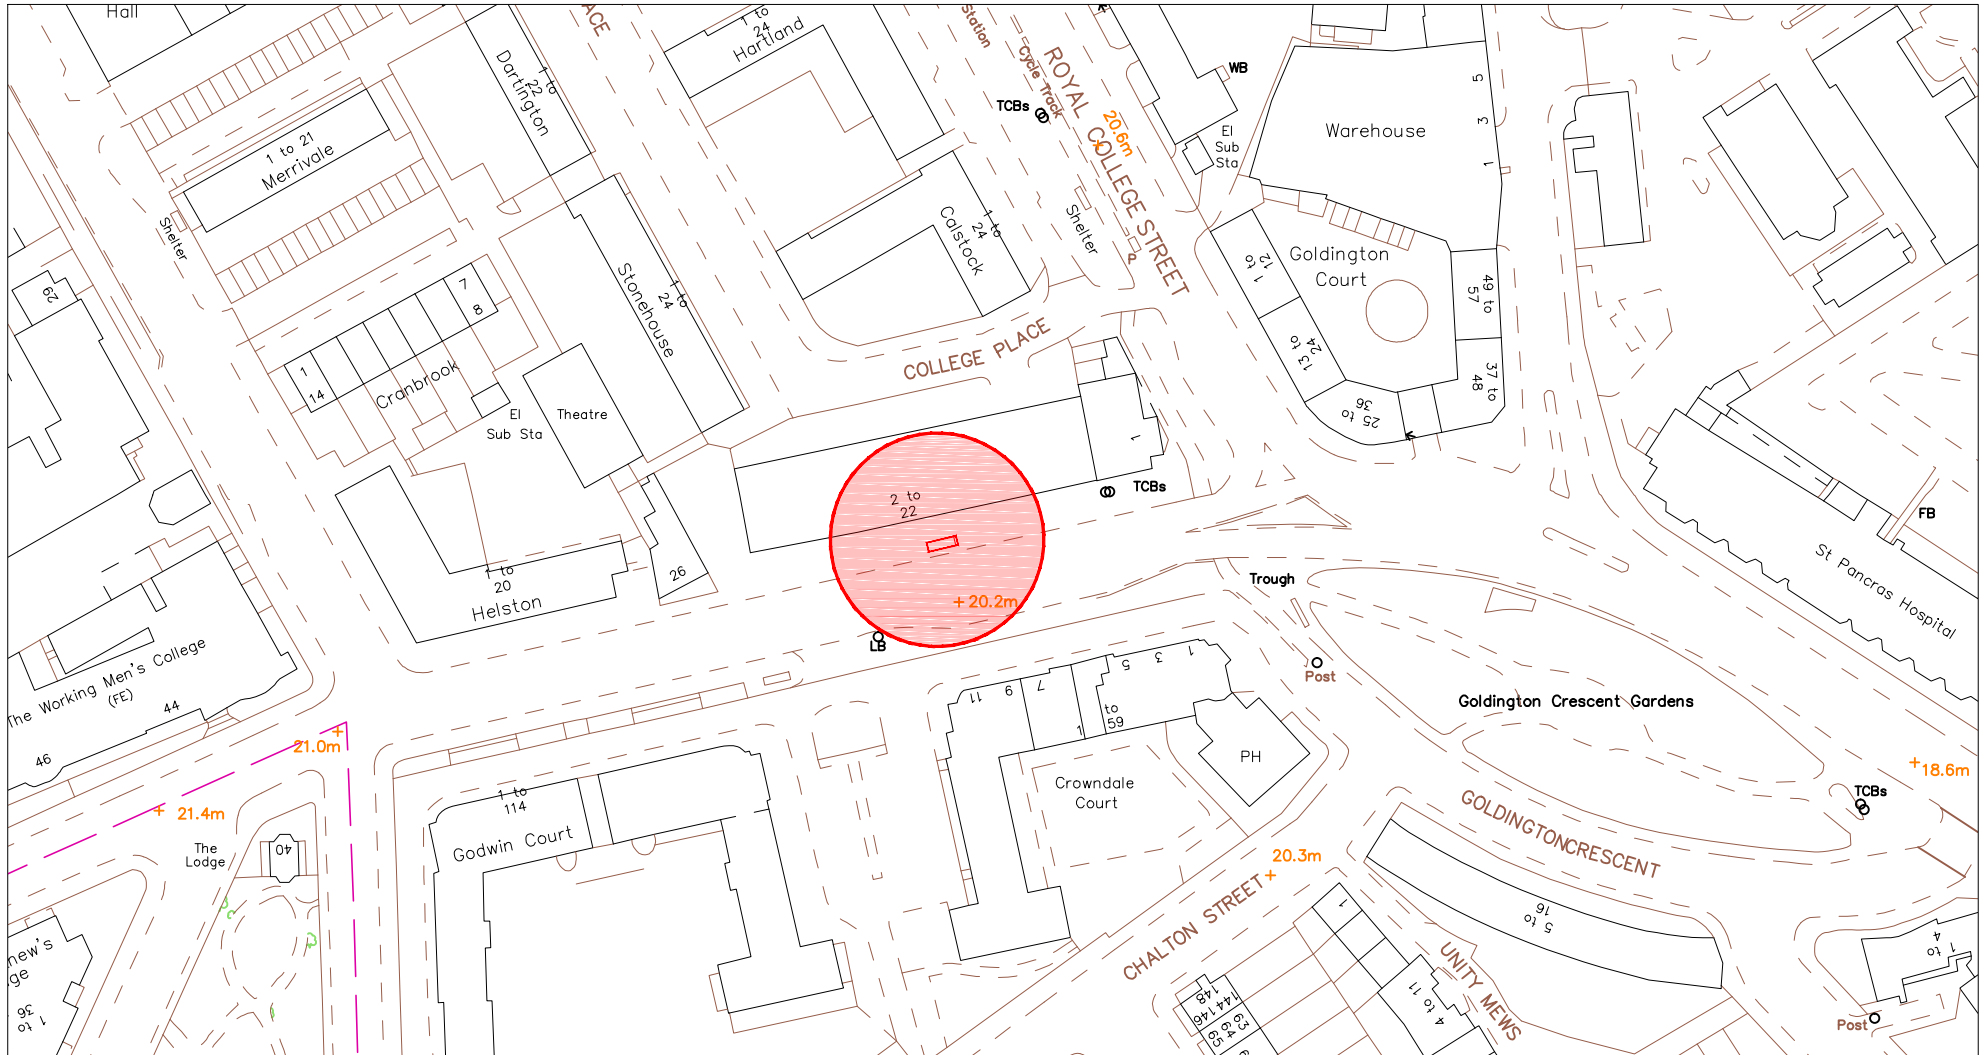

# SITE ADDRESS

10 Crowndale Road, London, NW1 0RU  
 Junction with Royal College - 50m Before  
 Furniture Index: CAM00017AB  
 Easting/Northing: 529529/183498

SCALE BAR [1:1250 @ A4]

# SITE ADDRESS

10 Crowndale Road, London, NW1 0RU  
Junction with Royal College - 50m Before  
Furniture Index: CAM00017AB  
Easting/Northing: 529529/183498

## SITE ADDRESS

10 Crowndale Road, London, NW1 0RU  
Junction with Royal College - 50m Before  
Furniture Index: CAM00017AB  
Easting/Northing: 529529/183498

# SITE ADDRESS

10 Crowndale Road, London, NW1 0RU  
Junction with Royal College - 50m Before

Furniture Index: CAM00017AB

Easting/Northing: 529529/183498

SCALE BAR [1:20 @ A4]