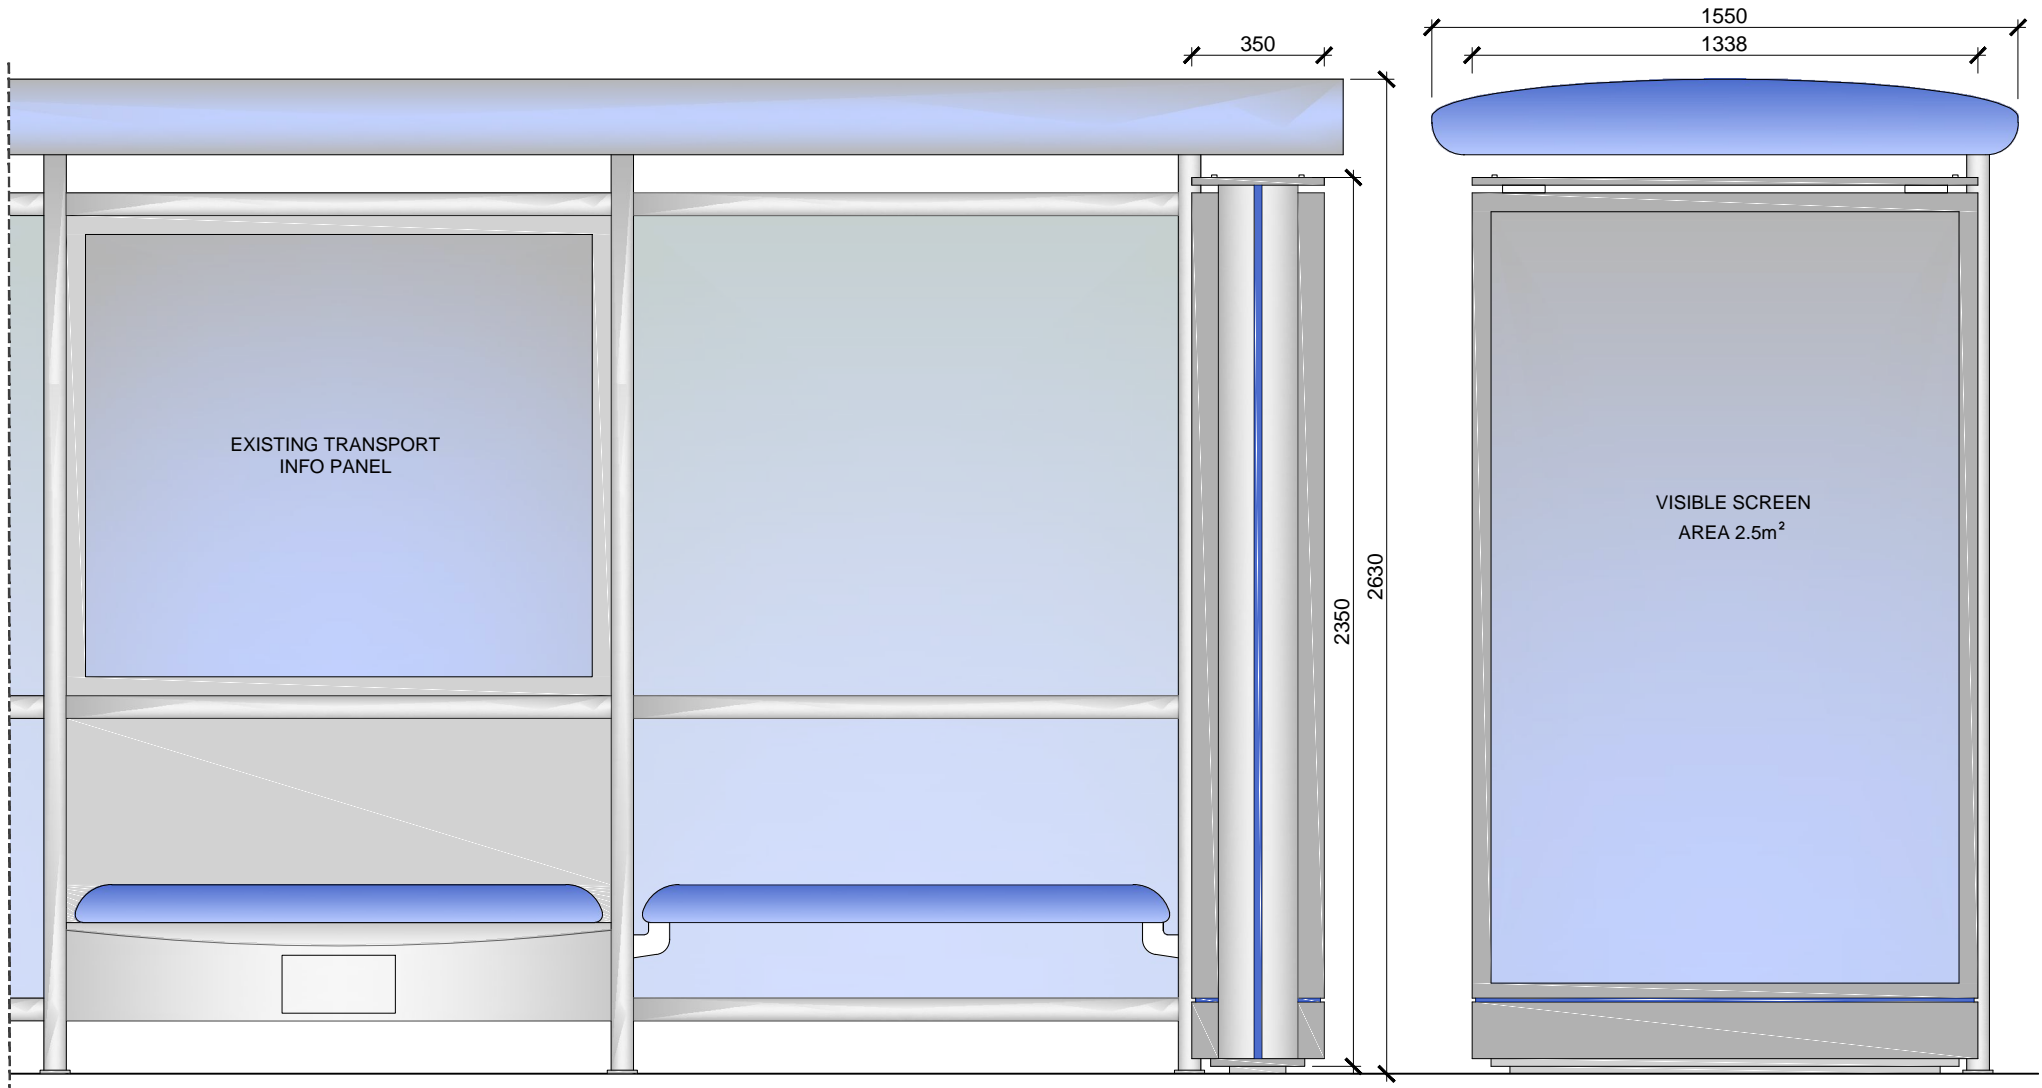

SITE ADDRESS

10 Crowndale Road, London, NW1 0RU
Junction with Royal College - 50m Before

Furniture Index: CAM00017AB

Easting/Northing: 529529/183498

SCALE BAR [1:20 @ A4]