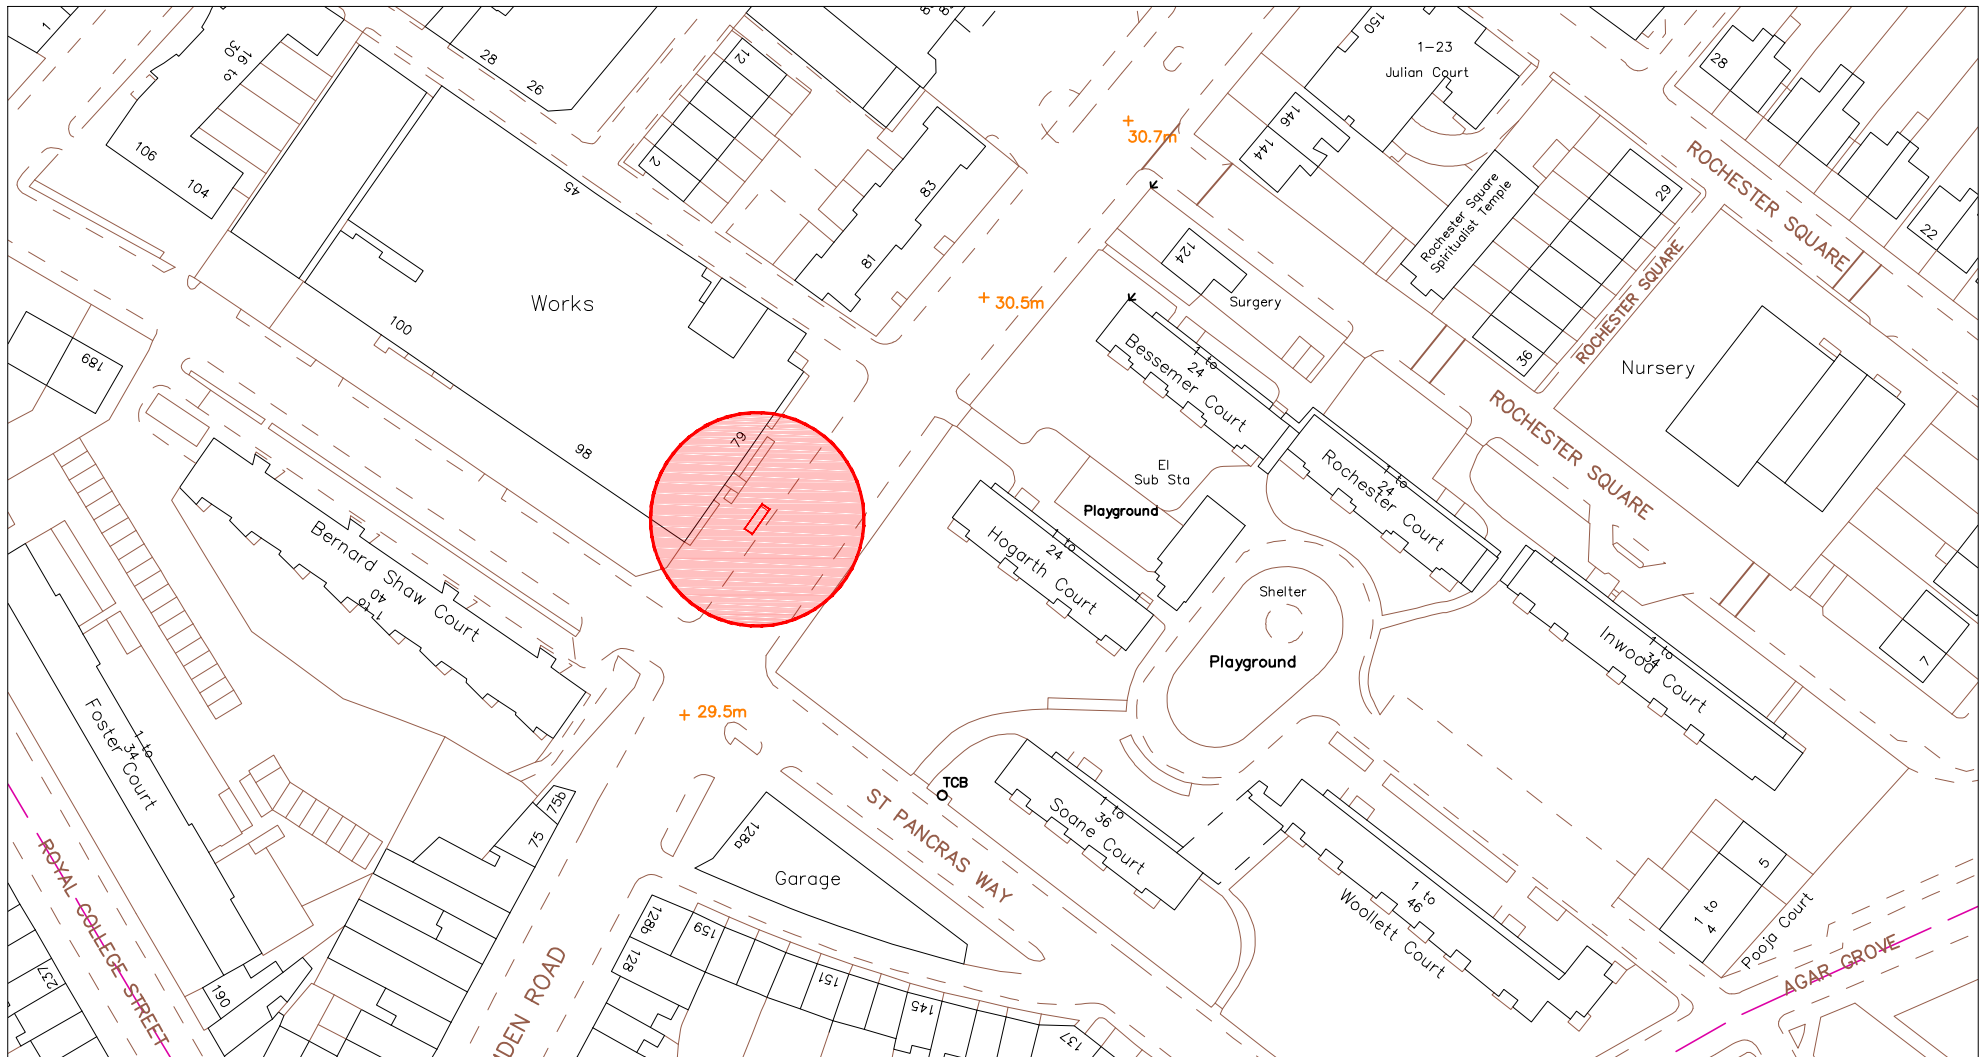

SITE ADDRESS

77-79 Camden Road, London, NW1 9EH

Junction with St Pancras Way

Furniture Index: CAM0001AB

Easting/Northing: 529272/184338

SCALE BAR [1:1250 @ A4]

SITE ADDRESS

77-79 Camden Road, London, NW1 9EH

Junction with St Pancras Way

Furniture Index: CAM0001AB

Easting/Northing: 529272/184338

SCALE BAR [1:500 @ A4]

SITE ADDRESS

77-79 Camden Road, London, NW1 9EH
Junction with St Pancras Way
Furniture Index: CAM0001AB
Easting/Northing: 529272/184338

PROPOSED ADVERTISING DISPLAY

The proposed advertising panel will comprise a double sided freestanding digital display unit at one end of the bus shelter. This will be viewed as an integral part of the existing shelter design.

SITE ADDRESS

77-79 Camden Road, London, NW1 9EH

Junction with St Pancras Way

Furniture Index: CAM0001AB

Easting/Northing: 529272/184338