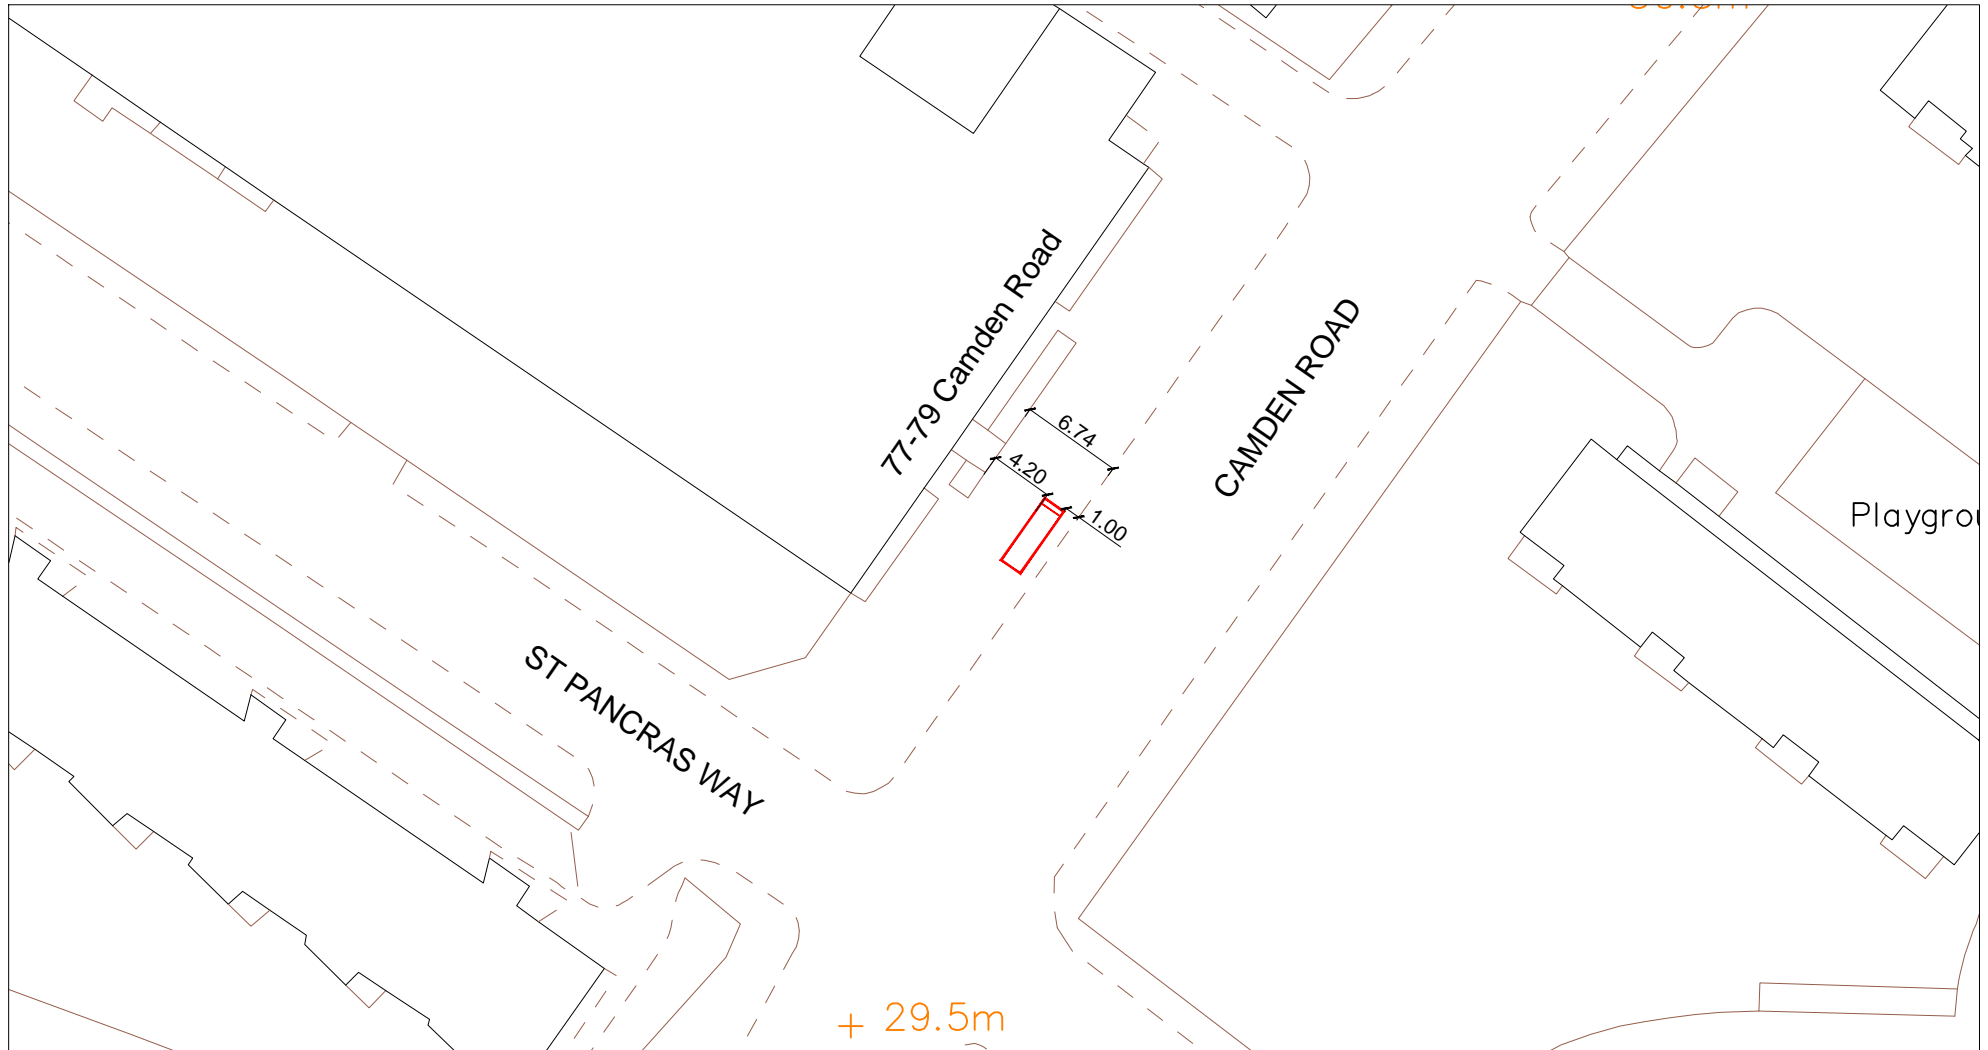

SITE ADDRESS

77-79 Camden Road, London, NW1 9EH

Junction with St Pancras Way

Furniture Index: CAM0001AB

Easting/Northing: 529272/184338

SCALE BAR [1:1250 @ A4]

SITE ADDRESS

77-79 Camden Road, London, NW1 9EH

Junction with St Pancras Way

Furniture Index: CAM0001AB

Easting/Northing: 529272/184338

SCALE BAR [1:500 @ A4]

SITE ADDRESS

77-79 Camden Road, London, NW1 9EH
Junction with St Pancras Way
Furniture Index: CAM0001AB
Easting/Northing: 529272/184338

PROPOSED ADVERTISING DISPLAY

The proposed advertising panel will comprise a double sided freestanding digital display unit at one end of the bus shelter. This will be viewed as an integral part of the existing shelter design.

SITE ADDRESS

77-79 Camden Road, London, NW1 9EH

Junction with St Pancras Way

Furniture Index: CAM0001AB

Easting/Northing: 529272/184338